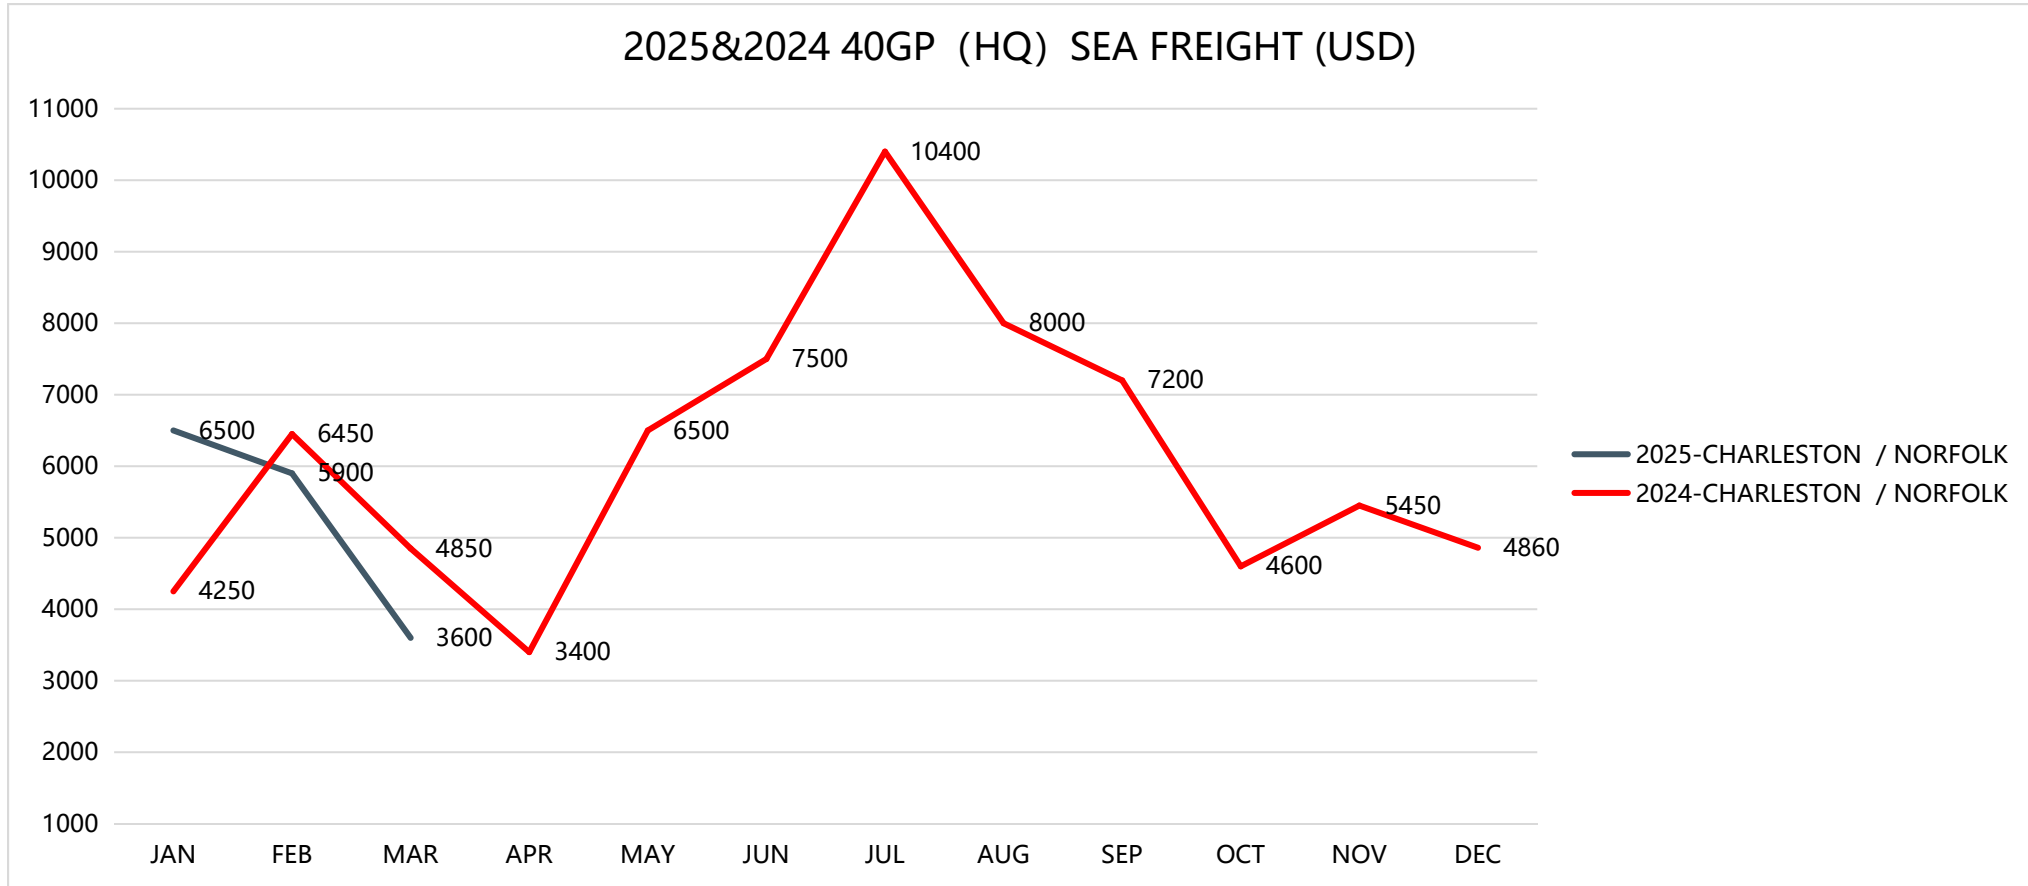

Transportation Cost and Time Information

Shipping to HAMBURG/ ROTTERDAM/ ANTWERP

Shipping to FELIXSTOWE/ SOUTHAMPTON

Shipping to LOS ANGELES/ LONG BEACH/ OAKLAND

Shipping to TACOMA, WA/ SEATTLE, WA

Shipping to NEW YORK/ SAVANNAH

Shipping to CHARLESTON, SC/ NORFOLK, VA

Shipping to HOUSTON, TX/ MIAMI, FL

Shipping Time Information

Destination	Transit Time (Days)
2025-GDANSK	50
2025-HAMBURG/ROTTERDAM/ANTWERP	40
2025-FELIXSTOWE/SOUTHAMPTON	35
2025-LOS ANGELES/LONG BEACH/OAKLAND	16
2025-TACOMA/SEATTLE	18
2025-NEW YORK/SAVANNAH	35
2025-CHARLESTON / NORFOLK	35
2025-HOUSTON /MIAMI	40