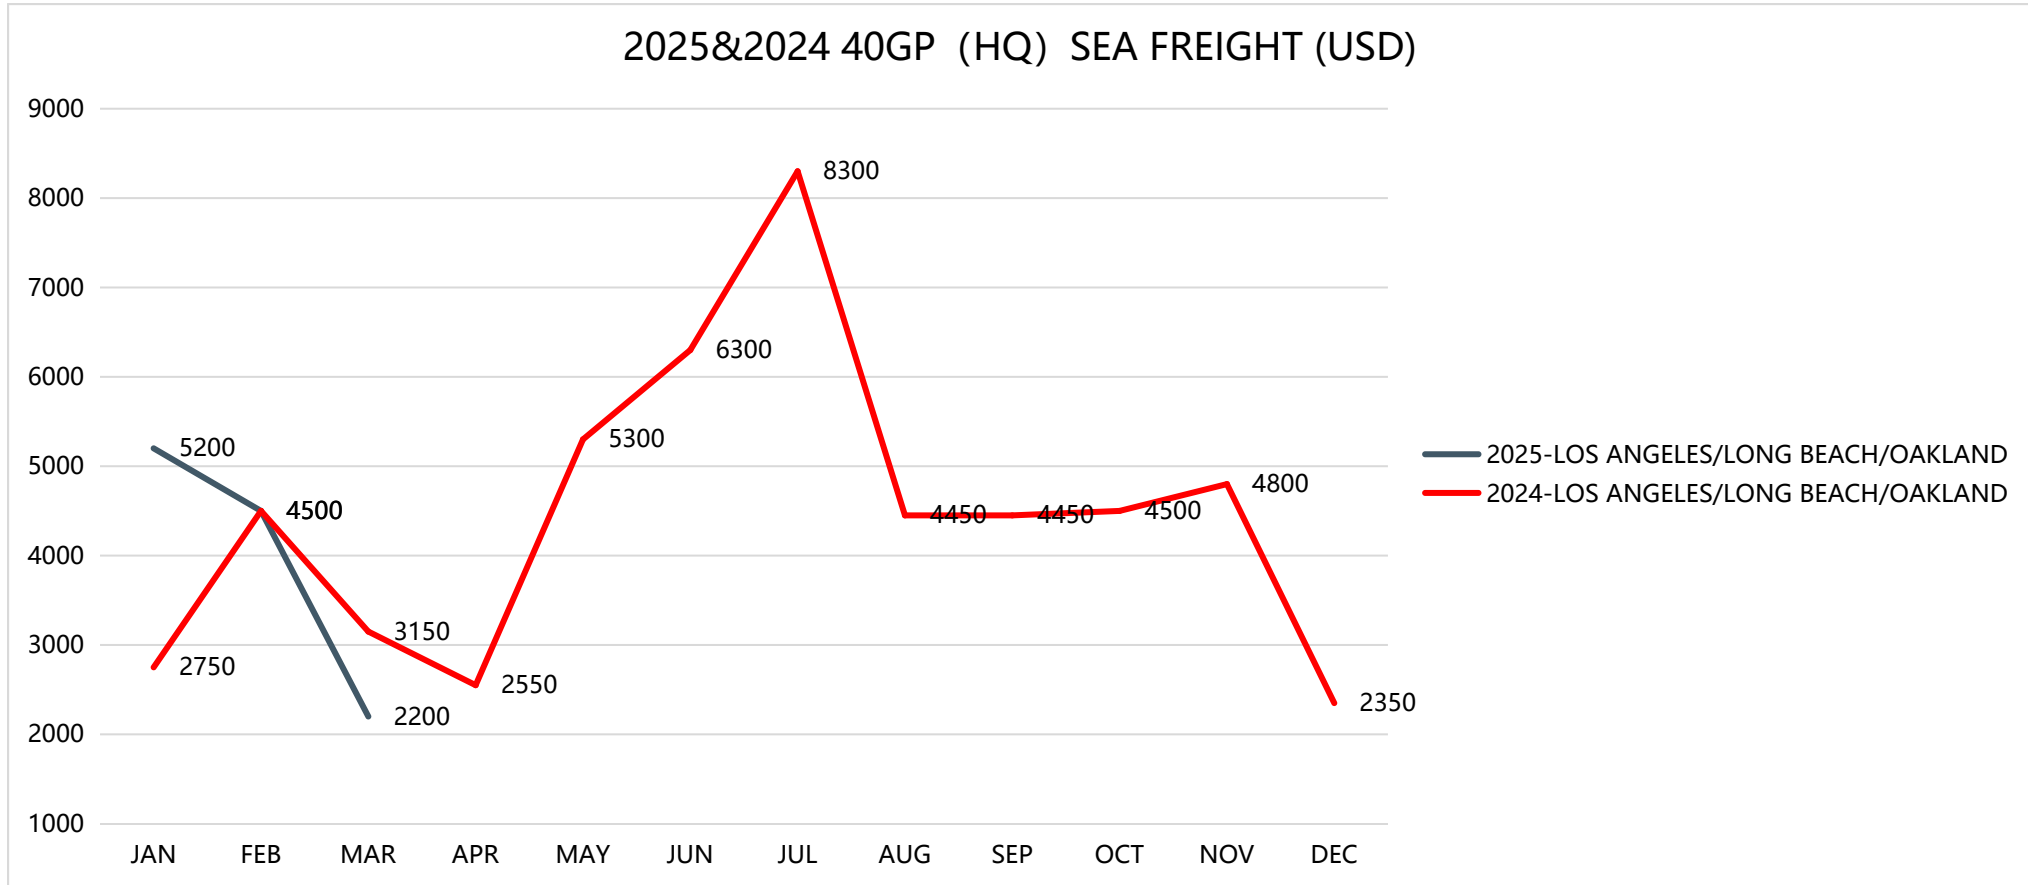

Transportation Cost and Time Information

Shipping to HAMBURG/ ROTTERDAM/ ANTWERP

Shipping to FELIXSTOWE/ SOUTHAMPTON

Shipping to LOS ANGELES/ LONG BEACH/ OAKLAND

Shipping to TACOMA, WA/ SEATTLE, WA

Shipping to NEW YORK/ SAVANNAH

Shipping to CHARLESTON, SC/ NORFOLK, VA

Shipping to HOUSTON, TX/ MIAMI, FL

Shipping Time Information

Destination	Transit Time (Days)
2025-GDANSK	50
2025-HAMBURG/ROTTERDAM/ANTWERP	40
2025-FELIXSTOWE/SOUTHAMPTON	35
2025-LOS ANGELES/LONG BEACH/OAKLAND	16
2025-TACOMA/SEATTLE	18
2025-NEW YORK/SAVANNAH	35
2025-CHARLESTON / NORFOLK	35
2025-HOUSTON /MIAMI	40

Train Transport Cost and Time Information

From	To	USD/40HQ	Time (Days)	Customs Clearance+Dispatch (Days)
Shenzhen	Malaszewicze	6900	15-17	3
	Duisburg/Hamburger	7400	25-28	3
	Budapest	7700	30	3
	Madrid	8950	40-50	3
	Moscow	5400	30-35	3
	London	/	/	3
	Milan	8100	30	3
Ningbo	Malaszewicze	6600	15-17	3
	Duisburg/Hamburger	6900	25-28	3
	Budapest	7200	30	3
Xi'an	Malaszewicze	6200	15-17	3
	Duisburg/Hamburger	7400	25-28	3
	Budapest	7700	30	3