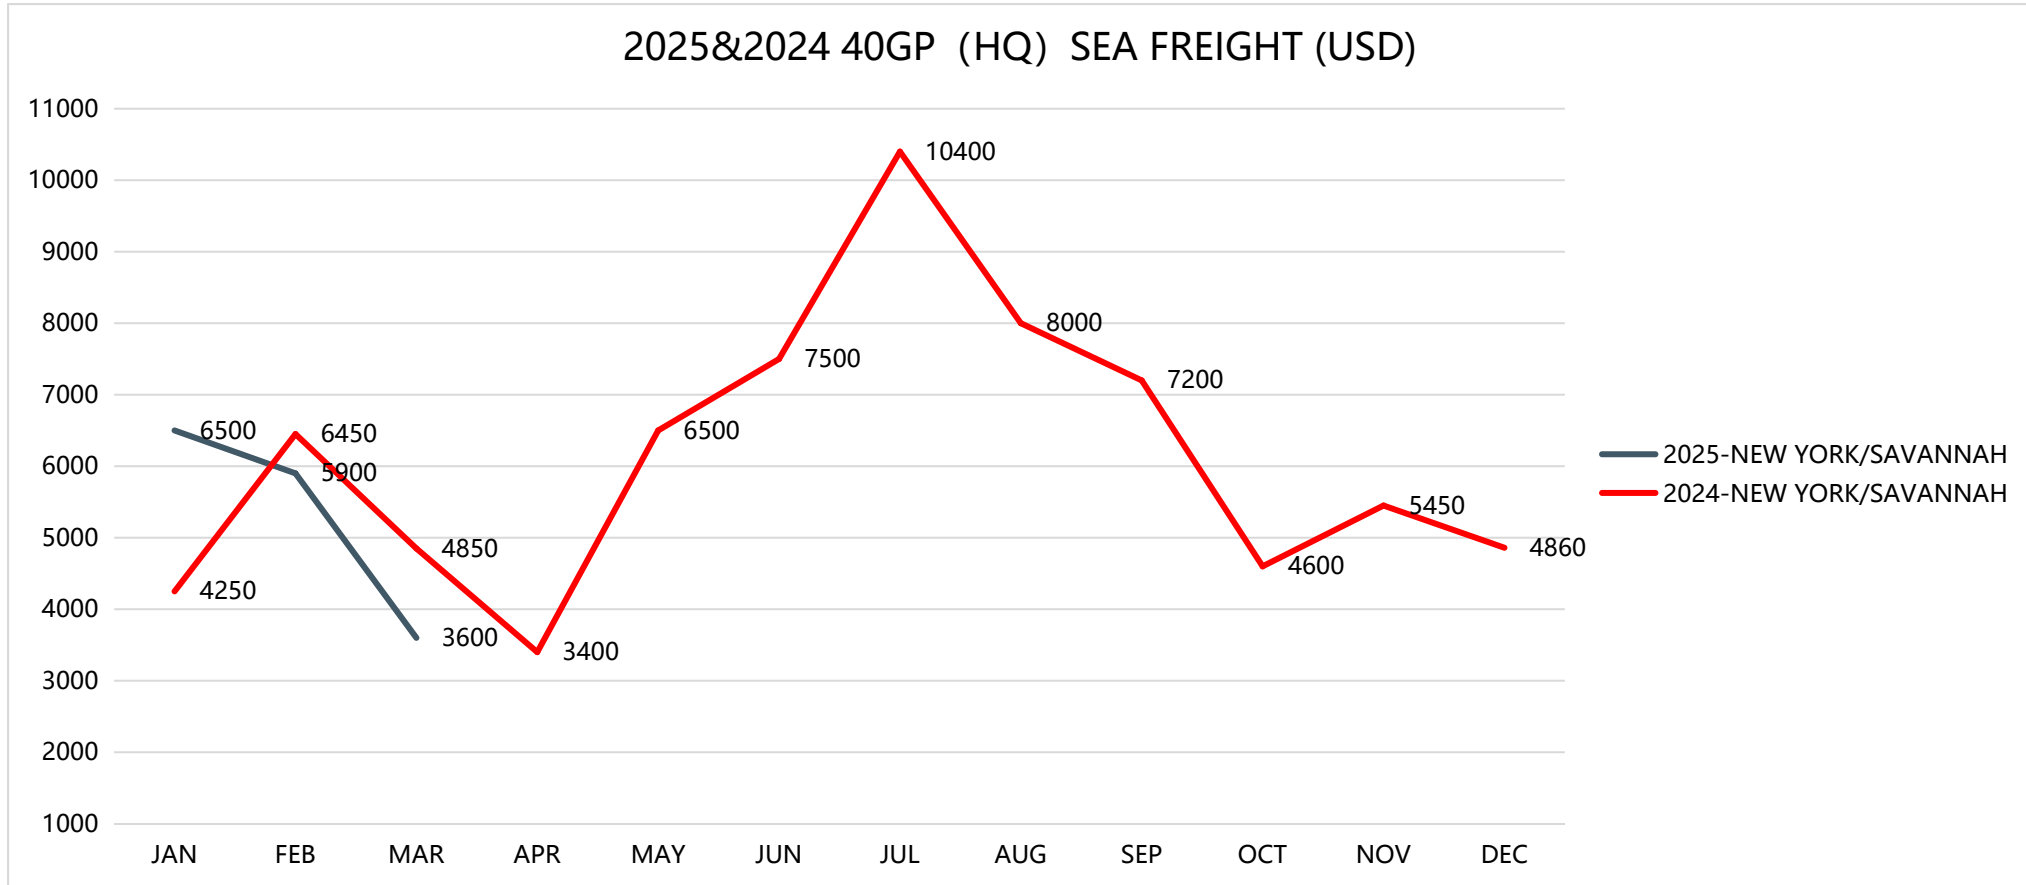

Transportation Cost and Time Information

Shipping to HAMBURG/ ROTTERDAM/ ANTWERP

Shipping to FELIXSTOWE/ SOUTHAMPTON

Shipping to LOS ANGELES/ LONG BEACH/ OAKLAND

Shipping to TACOMA, WA/ SEATTLE, WA

Shipping to NEW YORK/ SAVANNAH

Shipping to CHARLESTON, SC/ NORFOLK, VA

Shipping to HOUSTON, TX/ MIAMI, FL

Shipping Time Information

Destination	Transit Time (Days)
2025-GDANSK	50
2025-HAMBURG/ROTTERDAM/ANTWERP	40
2025-FELIXSTOWE/SOUTHAMPTON	35
2025-LOS ANGELES/LONG BEACH/OAKLAND	16
2025-TACOMA/SEATTLE	18
2025-NEW YORK/SAVANNAH	35
2025-CHARLESTON / NORFOLK	35
2025-HOUSTON /MIAMI	40