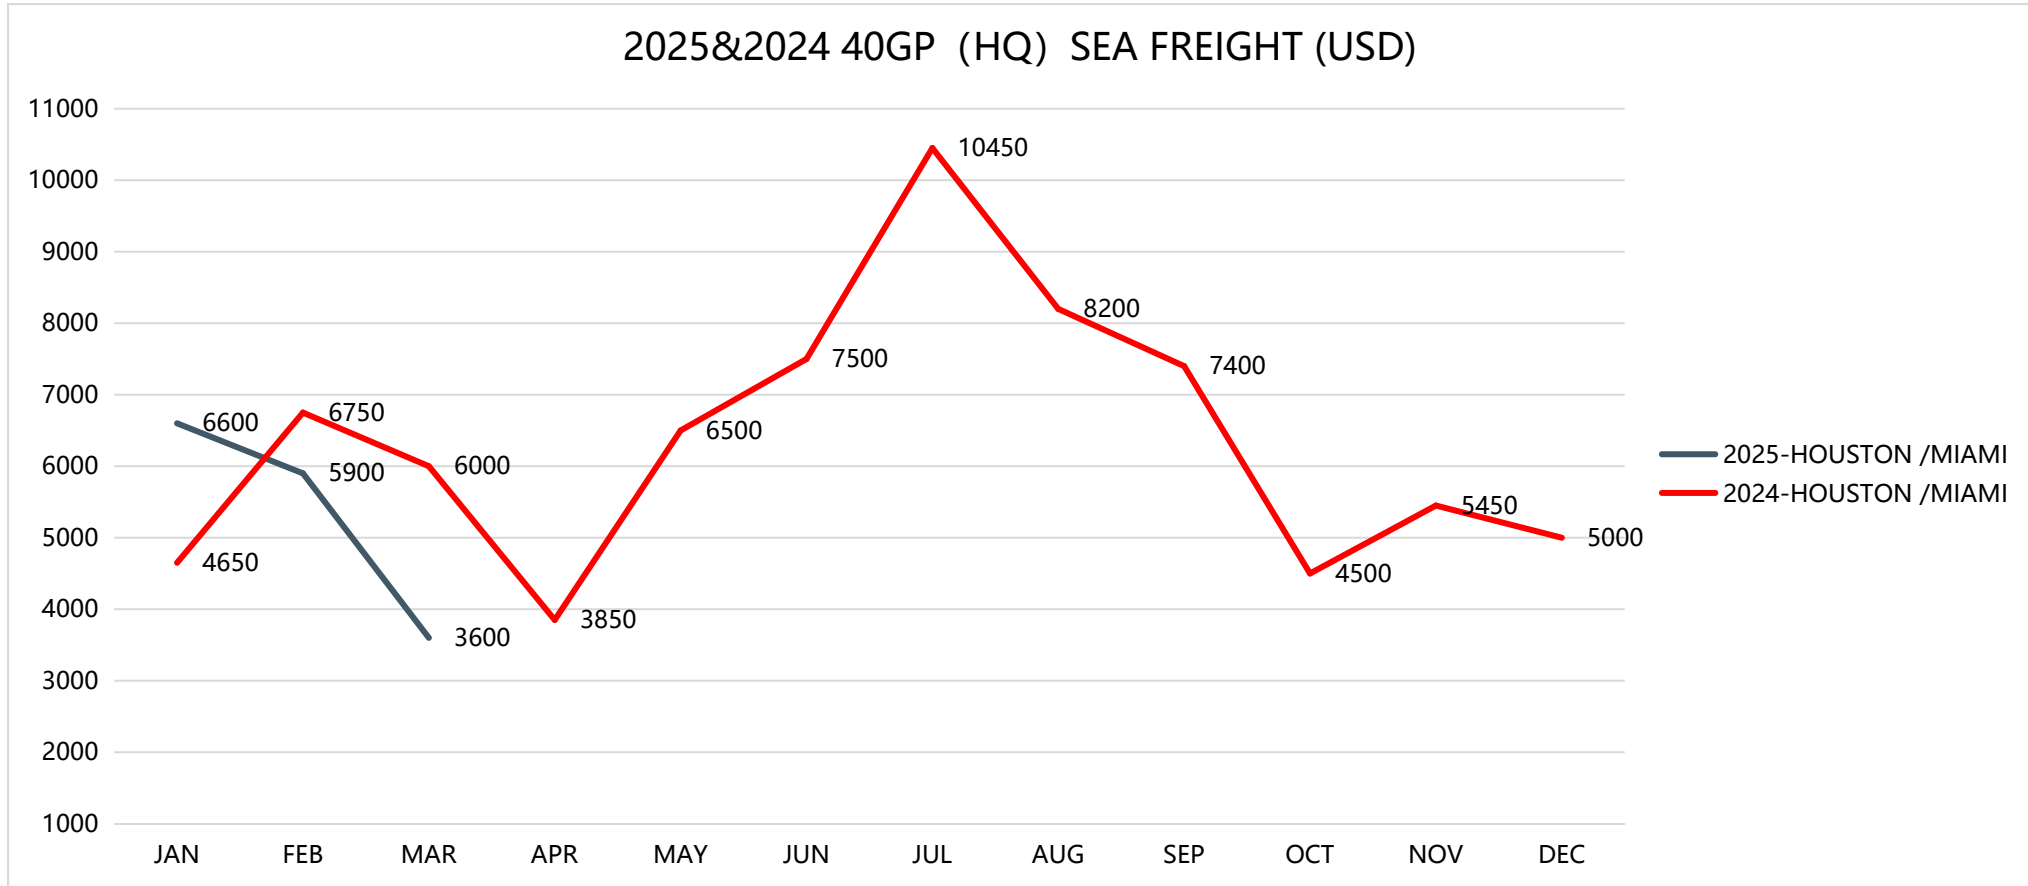

Transportation Cost and Time Information

Shipping to HAMBURG/ ROTTERDAM/ ANTWERP

Shipping to FELIXSTOWE/ SOUTHAMPTON

Shipping to LOS ANGELES/ LONG BEACH/ OAKLAND

Shipping to TACOMA, WA/ SEATTLE, WA

Shipping to NEW YORK/ SAVANNAH

Shipping to CHARLESTON, SC/ NORFOLK, VA

Shipping to HOUSTON, TX/ MIAMI, FL

Shipping Time Information

Destination	Transit Time (Days)
2025-GDANSK	50
2025-HAMBURG/ROTTERDAM/ANTWERP	40
2025-FELIXSTOWE/SOUTHAMPTON	35
2025-LOS ANGELES/LONG BEACH/OAKLAND	16
2025-TACOMA/SEATTLE	18
2025-NEW YORK/SAVANNAH	35
2025-CHARLESTON / NORFOLK	35
2025-HOUSTON /MIAMI	40