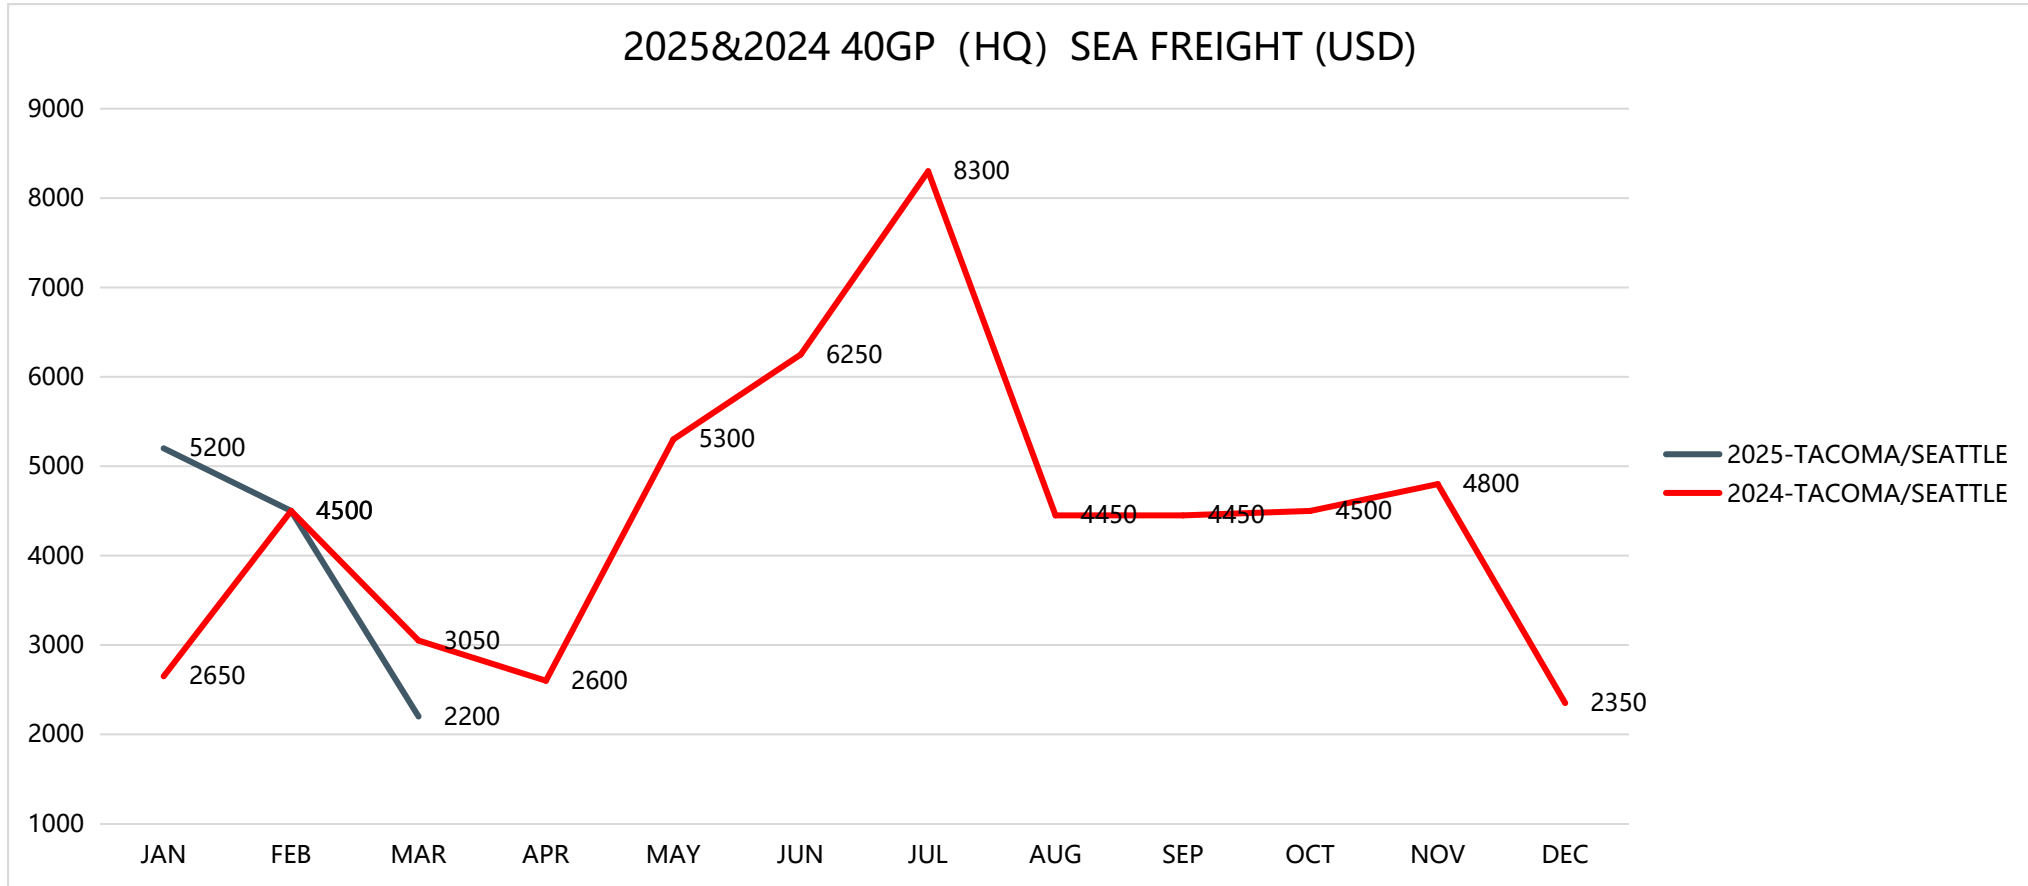

Transportation Cost and Time Information

Shipping to HAMBURG/ ROTTERDAM/ ANTWERP

Shipping to FELIXSTOWE/ SOUTHAMPTON

Shipping to LOS ANGELES/ LONG BEACH/ OAKLAND

Shipping to TACOMA, WA/ SEATTLE, WA

Shipping to NEW YORK/ SAVANNAH

Shipping to CHARLESTON, SC/ NORFOLK, VA

Shipping to HOUSTON, TX/ MIAMI, FL

Shipping Time Information

Destination	Transit Time (Days)
2025-GDANSK	50
2025-HAMBURG/ROTTERDAM/ANTWERP	40
2025-FELIXSTOWE/SOUTHAMPTON	35
2025-LOS ANGELES/LONG BEACH/OAKLAND	16
2025-TACOMA/SEATTLE	18
2025-NEW YORK/SAVANNAH	35
2025-CHARLESTON / NORFOLK	35
2025-HOUSTON /MIAMI	40