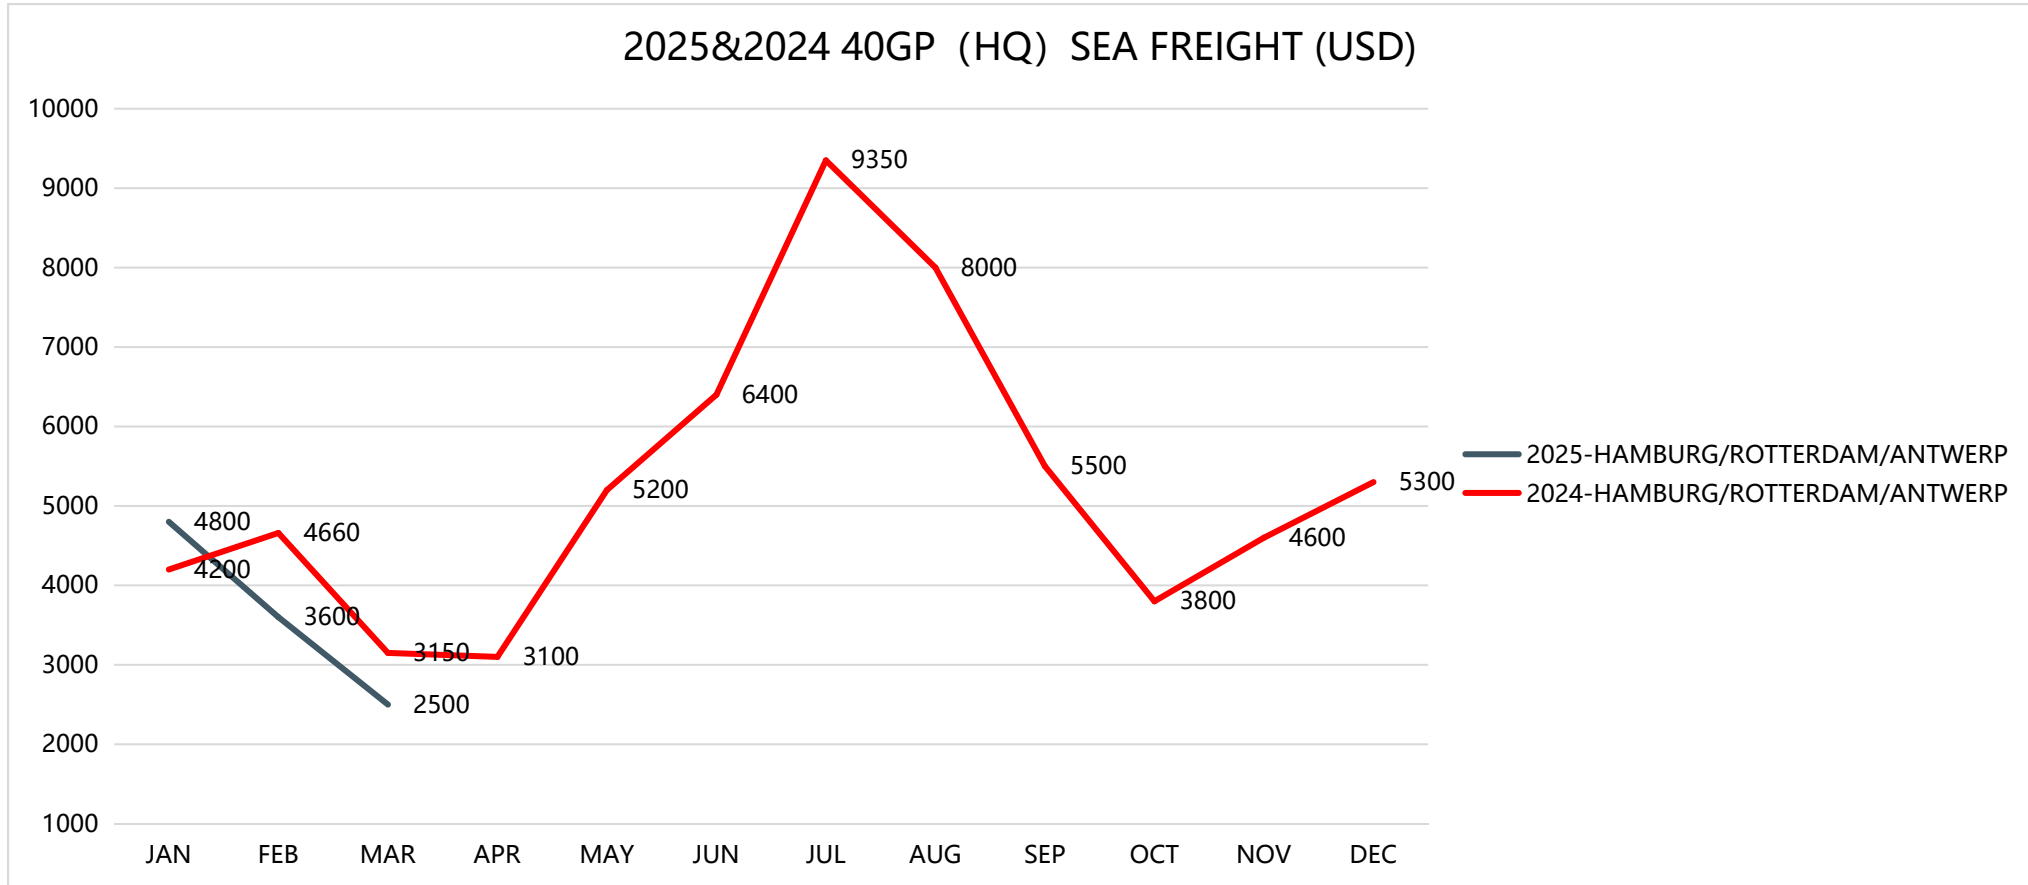

Transportation Cost and Time Information

Shipping to HAMBURG/ ROTTERDAM/ ANTWERP

Shipping to FELIXSTOWE/ SOUTHAMPTON

Shipping to LOS ANGELES/ LONG BEACH/ OAKLAND

Shipping to TACOMA, WA/ SEATTLE, WA

Shipping to NEW YORK/ SAVANNAH

Shipping to CHARLESTON, SC/ NORFOLK, VA

Shipping to HOUSTON, TX/ MIAMI, FL

Shipping Time Information

Destination	Transit Time (Days)
2025-GDANSK	50
2025-HAMBURG/ROTTERDAM/ANTWERP	40
2025-FELIXSTOWE/SOUTHAMPTON	35
2025-LOS ANGELES/LONG BEACH/OAKLAND	16
2025-TACOMA/SEATTLE	18
2025-NEW YORK/SAVANNAH	35
2025-CHARLESTON / NORFOLK	35
2025-HOUSTON /MIAMI	40