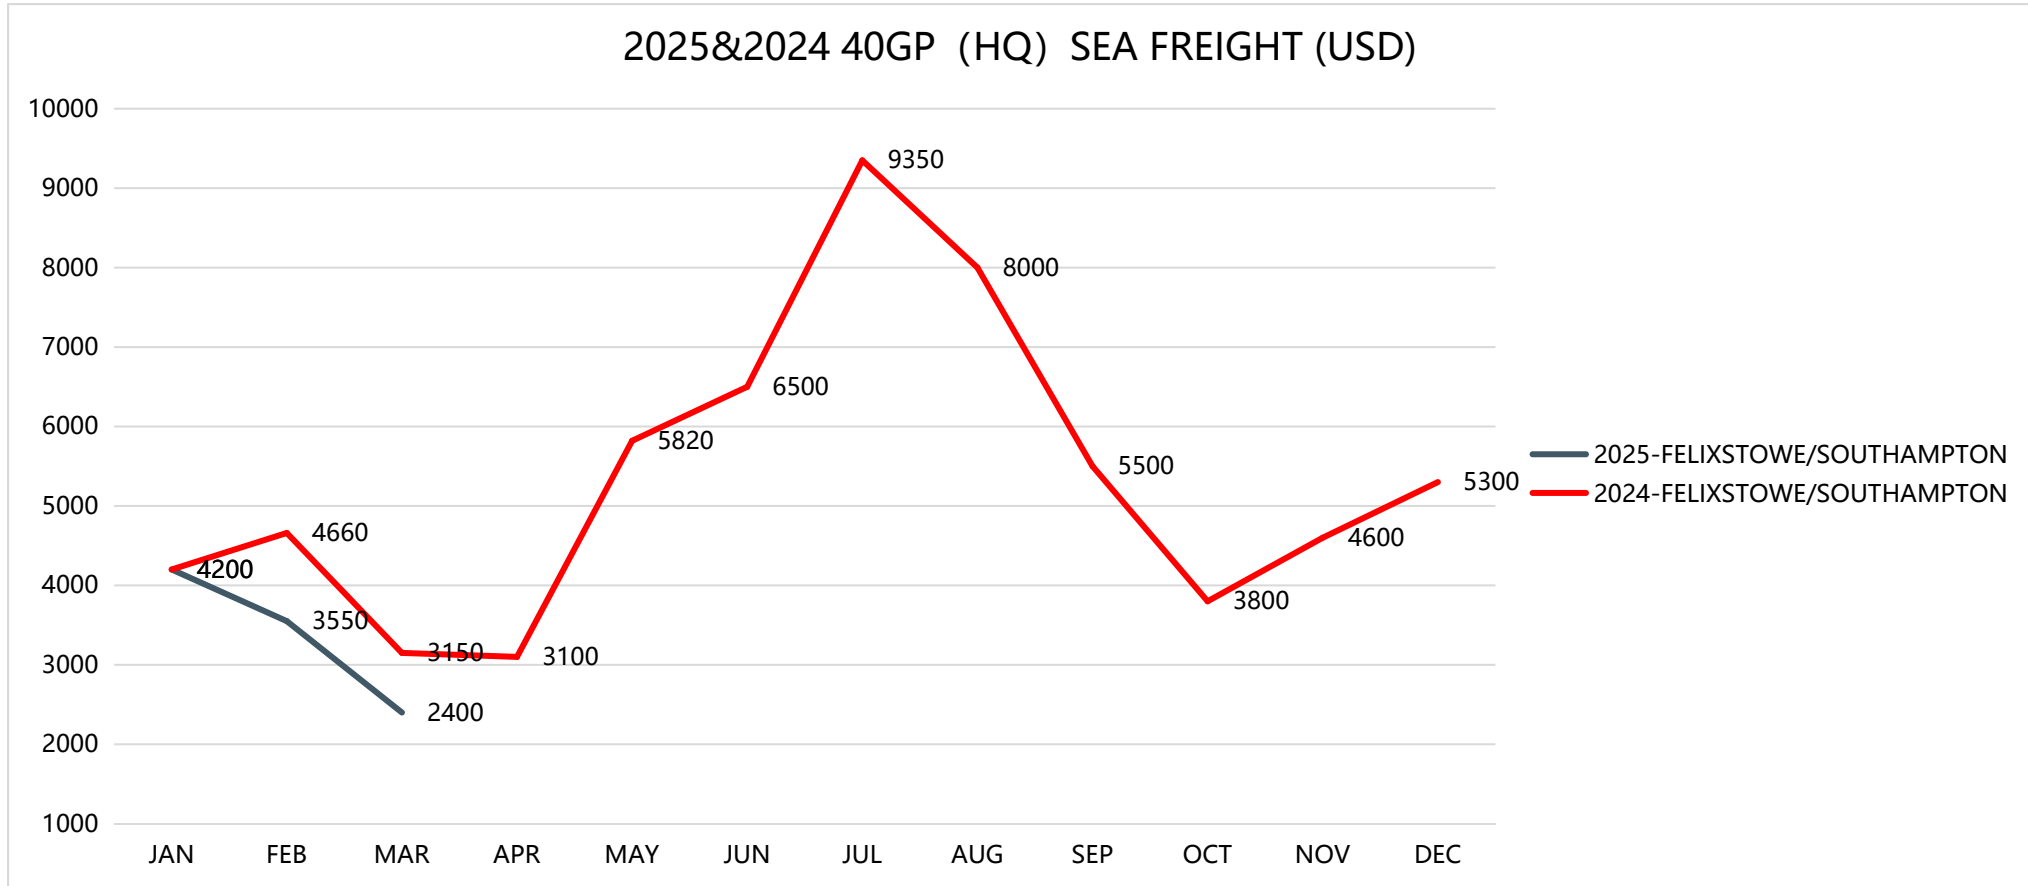

Transportation Cost and Time Information

Shipping to HAMBURG/ ROTTERDAM/ ANTWERP

Shipping to FELIXSTOWE/ SOUTHAMPTON

Shipping to LOS ANGELES/ LONG BEACH/ OAKLAND

Shipping to TACOMA, WA/ SEATTLE, WA

Shipping to NEW YORK/ SAVANNAH

Shipping to CHARLESTON, SC/ NORFOLK, VA

Shipping to HOUSTON, TX/ MIAMI, FL

Shipping Time Information

Destination	Transit Time (Days)
2025-GDANSK	50
2025-HAMBURG/ROTTERDAM/ANTWERP	40
2025-FELIXSTOWE/SOUTHAMPTON	35
2025-LOS ANGELES/LONG BEACH/OAKLAND	16
2025-TACOMA/SEATTLE	18
2025-NEW YORK/SAVANNAH	35
2025-CHARLESTON / NORFOLK	35
2025-HOUSTON /MIAMI	40

Train Transport Cost and Time Information

From	To	USD/40HQ	Time (Days)	Customs Clearance+Dispatch (Days)
Shenzhen	Malaszewicze	6900	15-17	3
	Duisburg/Hamburger	7400	25-28	3
	Budapest	7700	30	3
	Madrid	8950	40-50	3
	Moscow	5400	30-35	3
	London	/	/	3
	Milan	8100	30	3
Ningbo	Malaszewicze	6600	15-17	3
	Duisburg/Hamburger	6900	25-28	3
	Budapest	7200	30	3
Xi'an	Malaszewicze	6200	15-17	3
	Duisburg/Hamburger	7400	25-28	3
	Budapest	7700	30	3