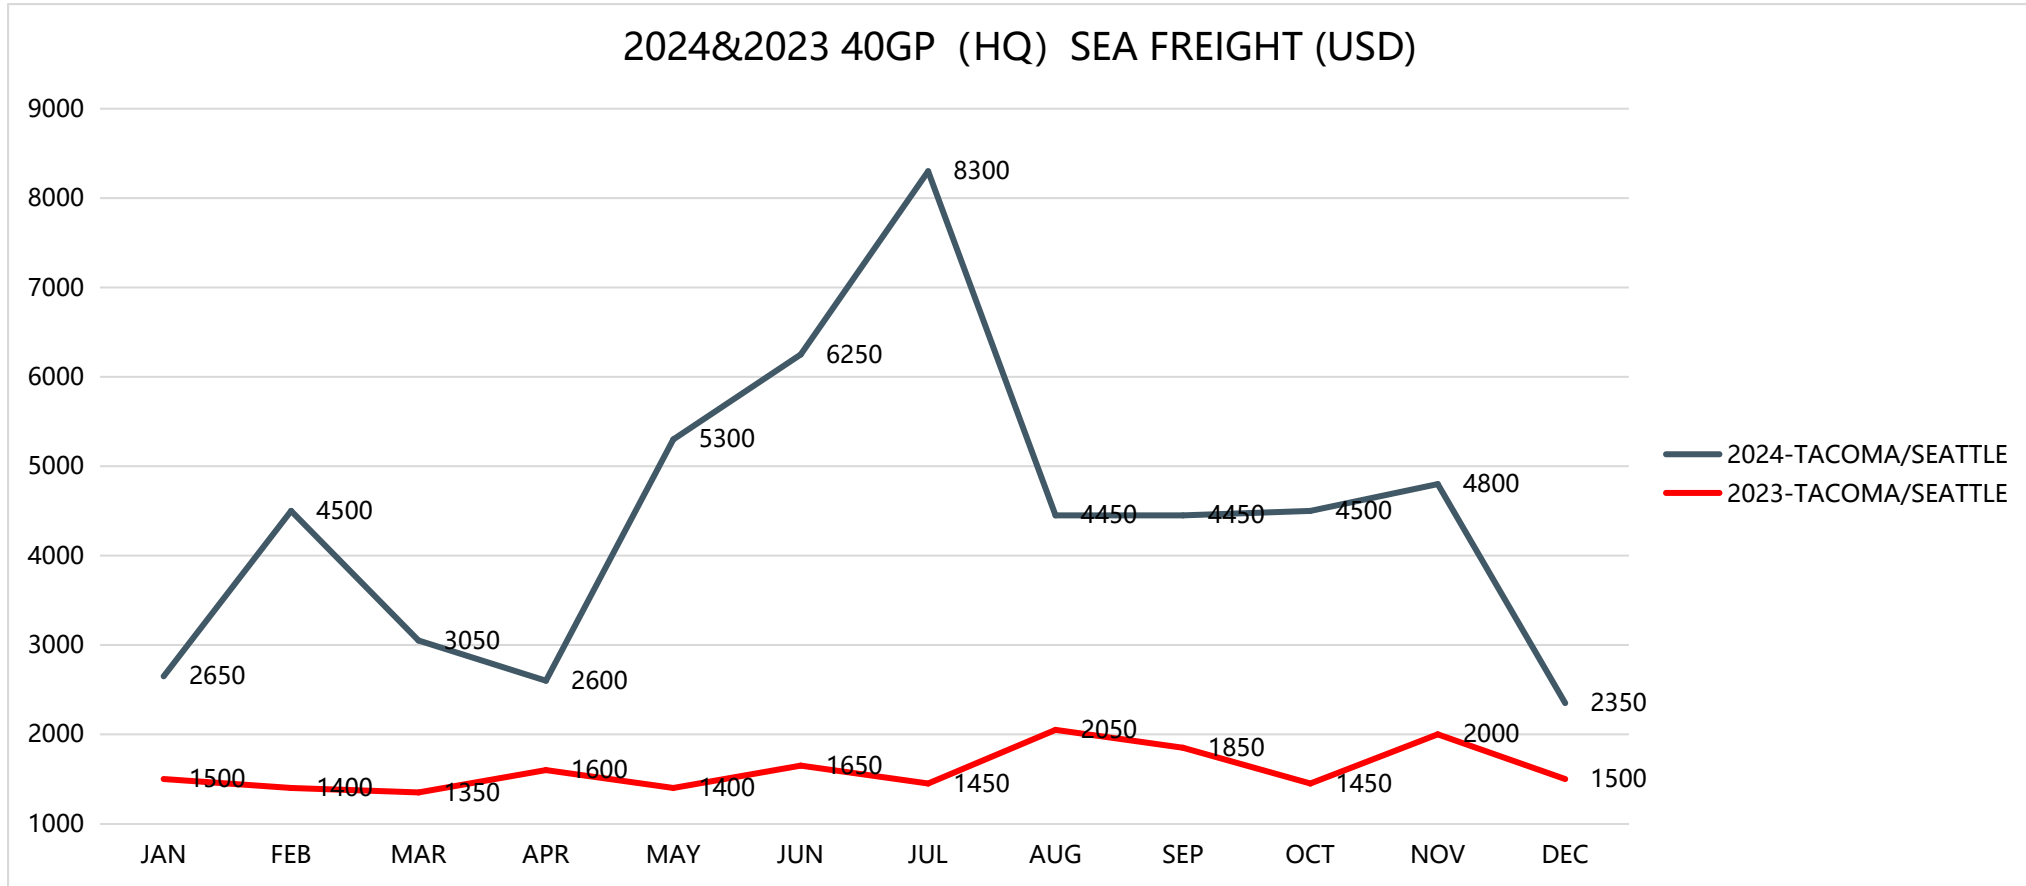

Transportation Cost and Time Information

Shipping to HAMBURG/ ROTTERDAM/ ANTWERP

Shipping to FELIXSTOWE/ SOUTHAMPTON

Shipping to LOS ANGELES/ LONG BEACH/ OAKLAND

Shipping to TACOMA, WA/ SEATTLE, WA

Shipping to NEW YORK/ SAVANNAH

Shipping to CHARLESTON, SC/ NORFOLK, VA

Shipping to HOUSTON, TX/ MIAMI, FL

Shipping Time Information

Destination	Transit Time (Days)
2024-POLAND	35
2024-HAMBURG/ROTTERDAM/ANTWERP	35
2024-FELIXSTOWE/SOUTHAMPTON	35
2024-LOS ANGELES/LONG BEACH/OAKLAND	16
2024-TACOMA/SEATTLE	18
2024-NEW YORK/SAVANNAH	35
2024-CHARLESTON / NORFOLK	35
2024-HOUSTON /MIAMI	35

Train Transport Cost and Time Information

From	To	USD/40HQ	Time (Days)	Customs Clearance+Dispatch (Days)
Shenzhen	Malaszewicze	9500	16-18	3
	Duisburg/Hamburger	9800	25-28	3
	Budapest	10100	30	3
	Madrid	10800	40	3
	Moscow	8850	30-35	3
	London	/	/	3
	Milan	10800	35	3
Ningbo	Malaszewicze	8400	16-18	3
	Duisburg/Hamburger	8700	25-28	3
	Budapest	8900	30	3
Xi'an	Malaszewicze	8050	13-15	3
	Duisburg/Hamburger	8700/8600	22-26	3
	Budapest	8600	16	3