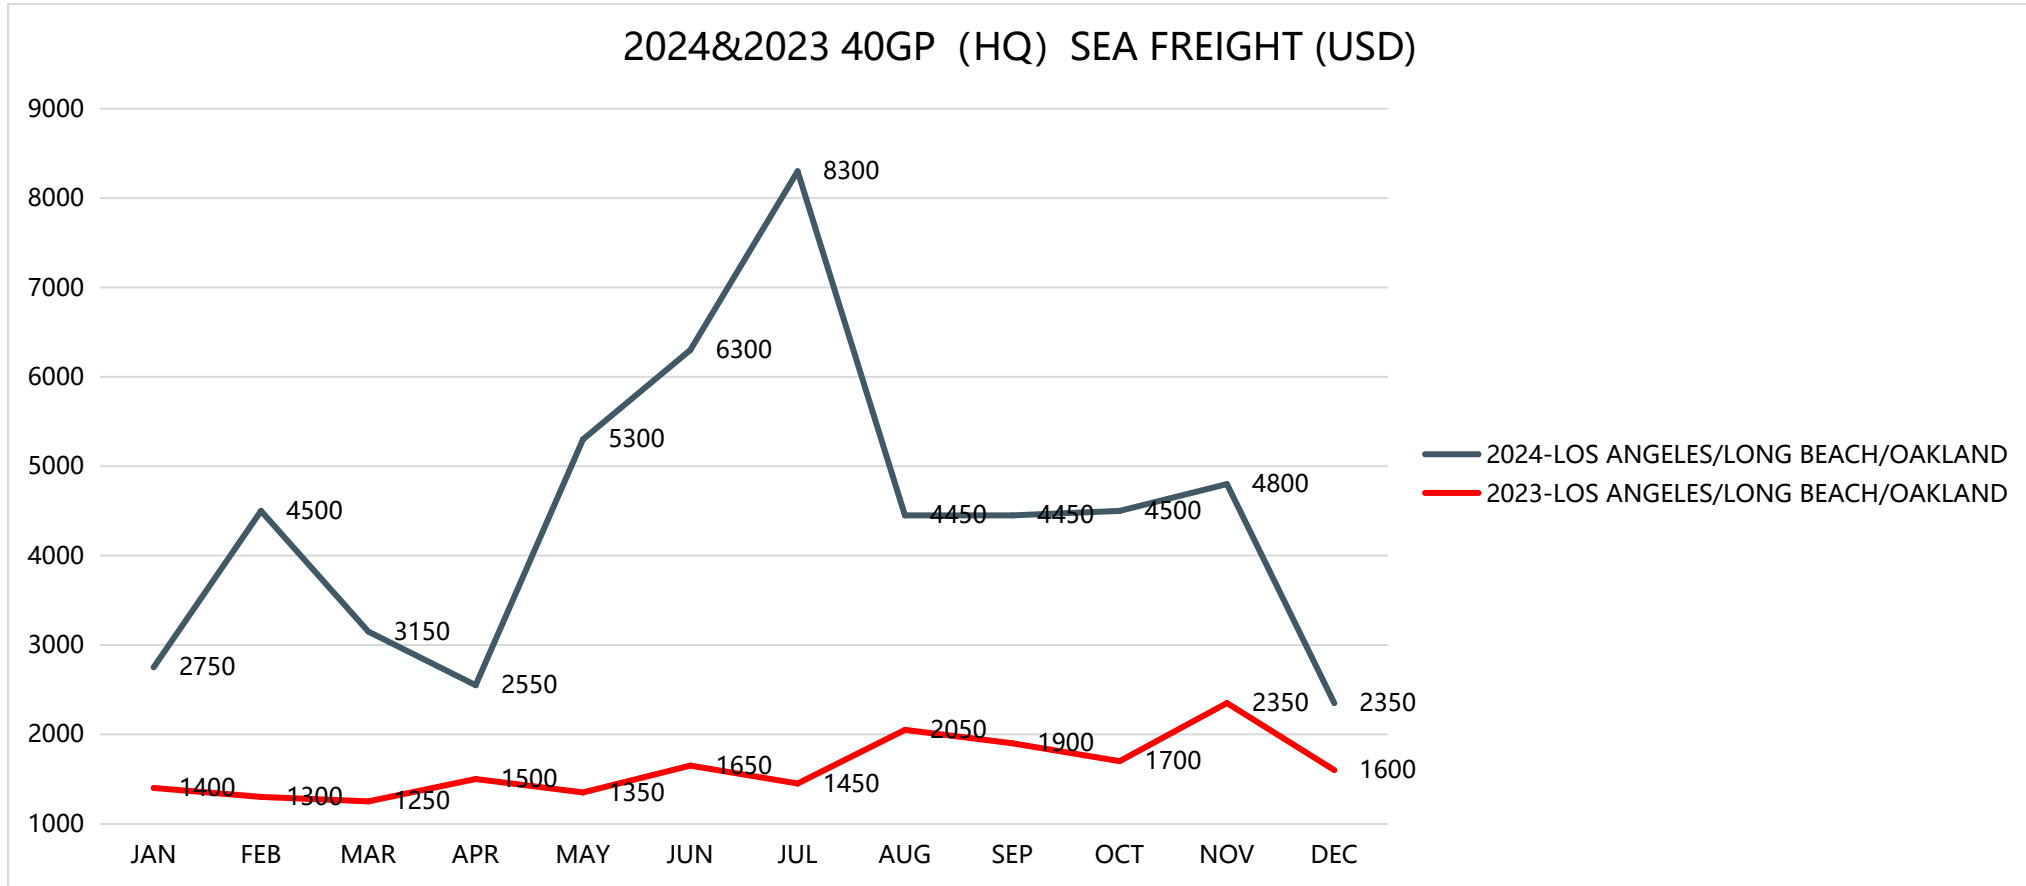

Transportation Cost and Time Information

Shipping to HAMBURG/ ROTTERDAM/ ANTWERP

Shipping to FELIXSTOWE/ SOUTHAMPTON

Shipping to LOS ANGELES/ LONG BEACH/ OAKLAND

Shipping to TACOMA, WA/ SEATTLE, WA

Shipping to NEW YORK/ SAVANNAH

Shipping to CHARLESTON, SC/ NORFOLK, VA

Shipping to HOUSTON, TX/ MIAMI, FL

Shipping Time Information

Destination	Transit Time (Days)
2024-POLAND	35
2024-HAMBURG/ROTTERDAM/ANTWERP	35
2024-FELIXSTOWE/SOUTHAMPTON	35
2024-LOS ANGELES/LONG BEACH/OAKLAND	16
2024-TACOMA/SEATTLE	18
2024-NEW YORK/SAVANNAH	35
2024-CHARLESTON / NORFOLK	35
2024-HOUSTON /MIAMI	35

Train Transport Cost and Time Information

From	To	USD/40HQ	Time (Days)	Customs Clearance+Dispatch (Days)
Shenzhen	Malaszewicze	9500	16-18	3
	Duisburg/Hamburger	9800	25-28	3
	Budapest	10100	30	3
	Madrid	10800	40	3
	Moscow	8850	30-35	3
	London	/	/	3
	Milan	10800	35	3
Ningbo	Malaszewicze	8400	16-18	3
	Duisburg/Hamburger	8700	25-28	3
	Budapest	8900	30	3
Xi'an	Malaszewicze	8050	13-15	3
	Duisburg/Hamburger	8700/8600	22-26	3
	Budapest	8600	16	3