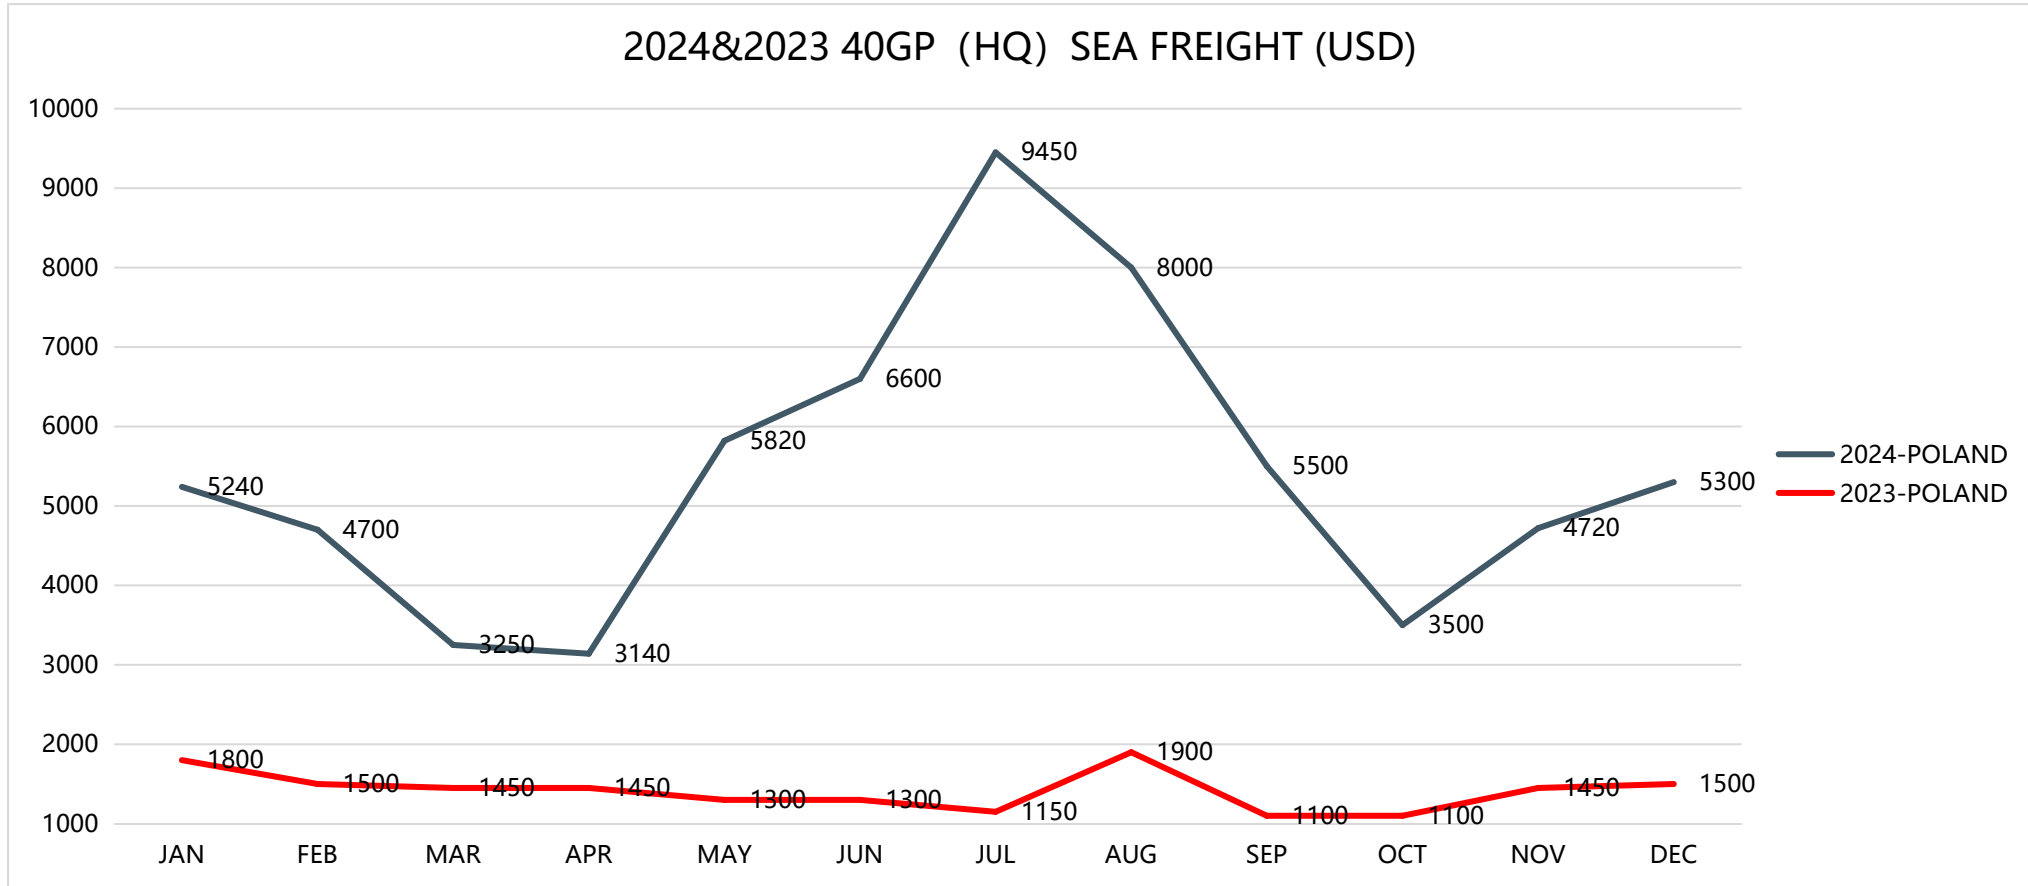

Transportation Cost and Time Information

Shipping to HAMBURG/ ROTTERDAM/ ANTWERP

Shipping to FELIXSTOWE/ SOUTHAMPTON

Shipping to LOS ANGELES/ LONG BEACH/ OAKLAND

Shipping to TACOMA, WA/ SEATTLE, WA

Shipping to NEW YORK/ SAVANNAH

Shipping to CHARLESTON, SC/ NORFOLK, VA

Shipping to HOUSTON, TX/ MIAMI, FL

Shipping Time Information

Destination	Transit Time (Days)
2024-POLAND	35
2024-HAMBURG/ROTTERDAM/ANTWERP	35
2024-FELIXSTOWE/SOUTHAMPTON	35
2024-LOS ANGELES/LONG BEACH/OAKLAND	16
2024-TACOMA/SEATTLE	18
2024-NEW YORK/SAVANNAH	35
2024-CHARLESTON / NORFOLK	35
2024-HOUSTON /MIAMI	35