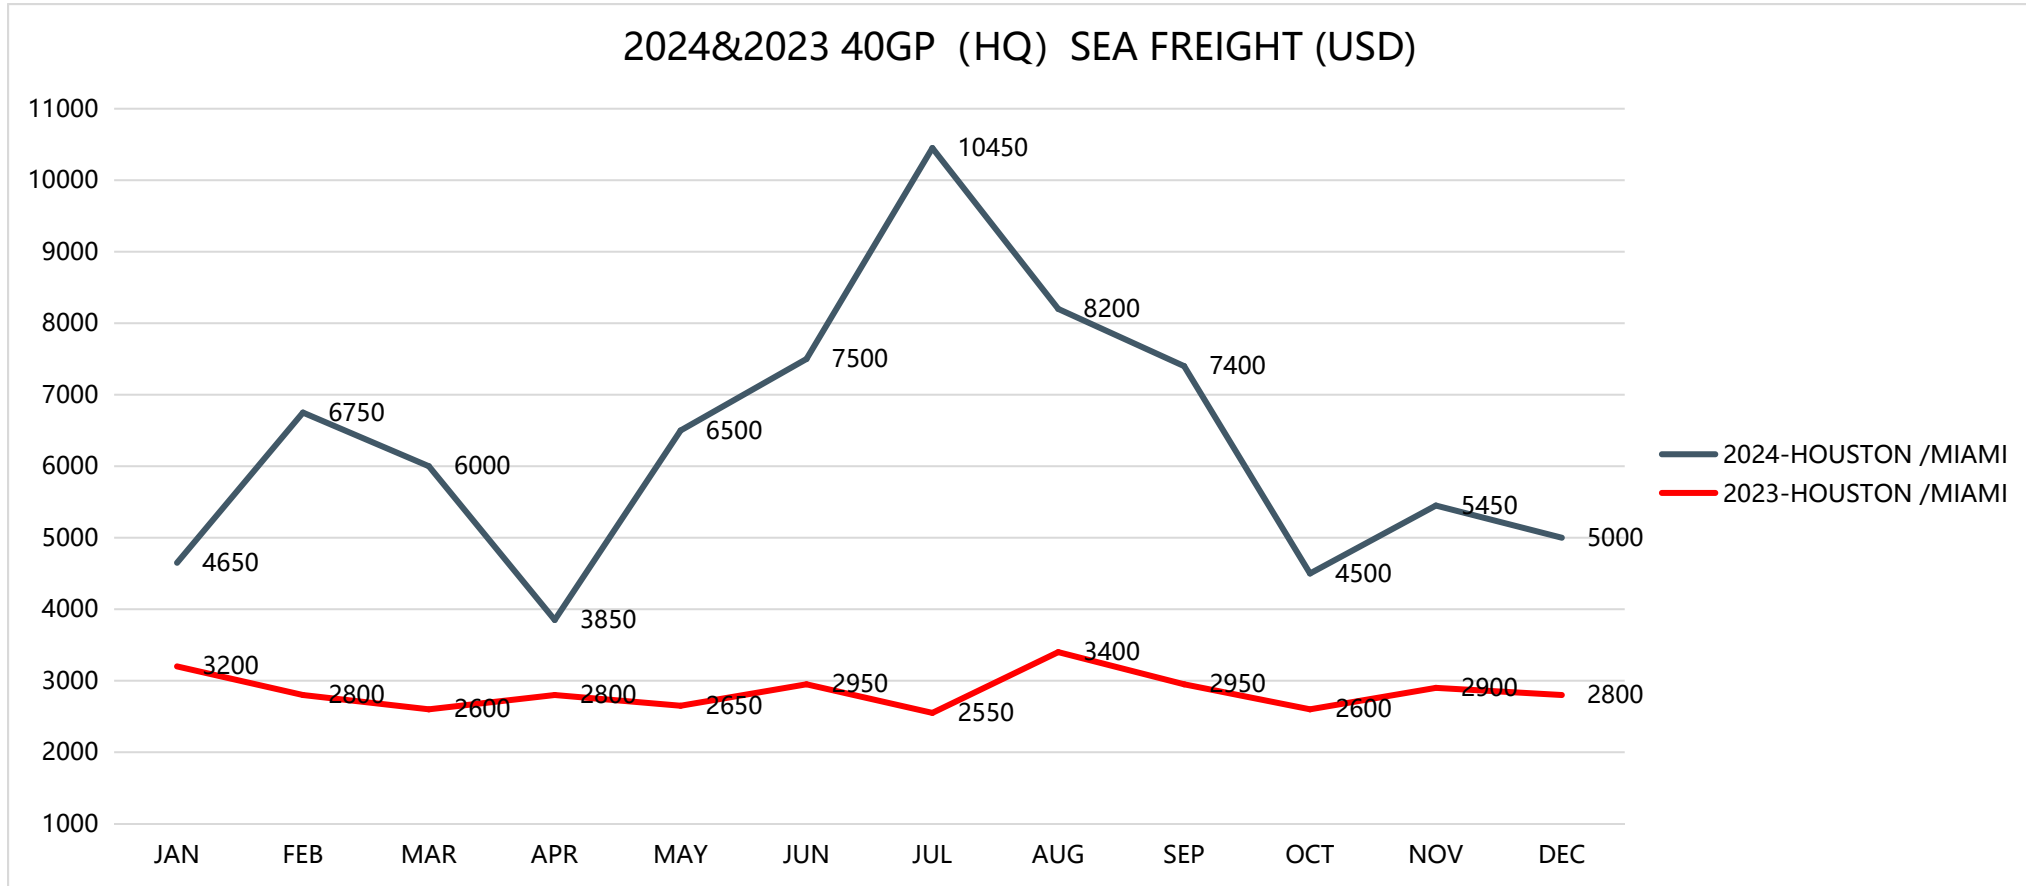

Transportation Cost and Time Information

Shipping to HAMBURG/ ROTTERDAM/ ANTWERP

Shipping to FELIXSTOWE/ SOUTHAMPTON

Shipping to LOS ANGELES/ LONG BEACH/ OAKLAND

Shipping to TACOMA, WA/ SEATTLE, WA

Shipping to NEW YORK/ SAVANNAH

Shipping to CHARLESTON, SC/ NORFOLK, VA

Shipping to HOUSTON, TX/ MIAMI, FL

Shipping Time Information

Destination	Transit Time (Days)
2024-POLAND	35
2024-HAMBURG/ROTTERDAM/ANTWERP	35
2024-FELIXSTOWE/SOUTHAMPTON	35
2024-LOS ANGELES/LONG BEACH/OAKLAND	16
2024-TACOMA/SEATTLE	18
2024-NEW YORK/SAVANNAH	35
2024-CHARLESTON / NORFOLK	35
2024-HOUSTON /MIAMI	35

Train Transport Cost and Time Information

From	To	USD/40HQ	Time (Days)	Customs Clearance+Dispatch (Days)
Shenzhen	Malaszewicze	9500	16-18	3
	Duisburg/Hamburger	9800	25-28	3
	Budapest	10100	30	3
	Madrid	10800	40	3
	Moscow	8850	30-35	3
	London	/	/	3
	Milan	10800	35	3
Ningbo	Malaszewicze	8400	16-18	3
	Duisburg/Hamburger	8700	25-28	3
	Budapest	8900	30	3
Xi'an	Malaszewicze	8050	13-15	3
	Duisburg/Hamburger	8700/8600	22-26	3
	Budapest	8600	16	3