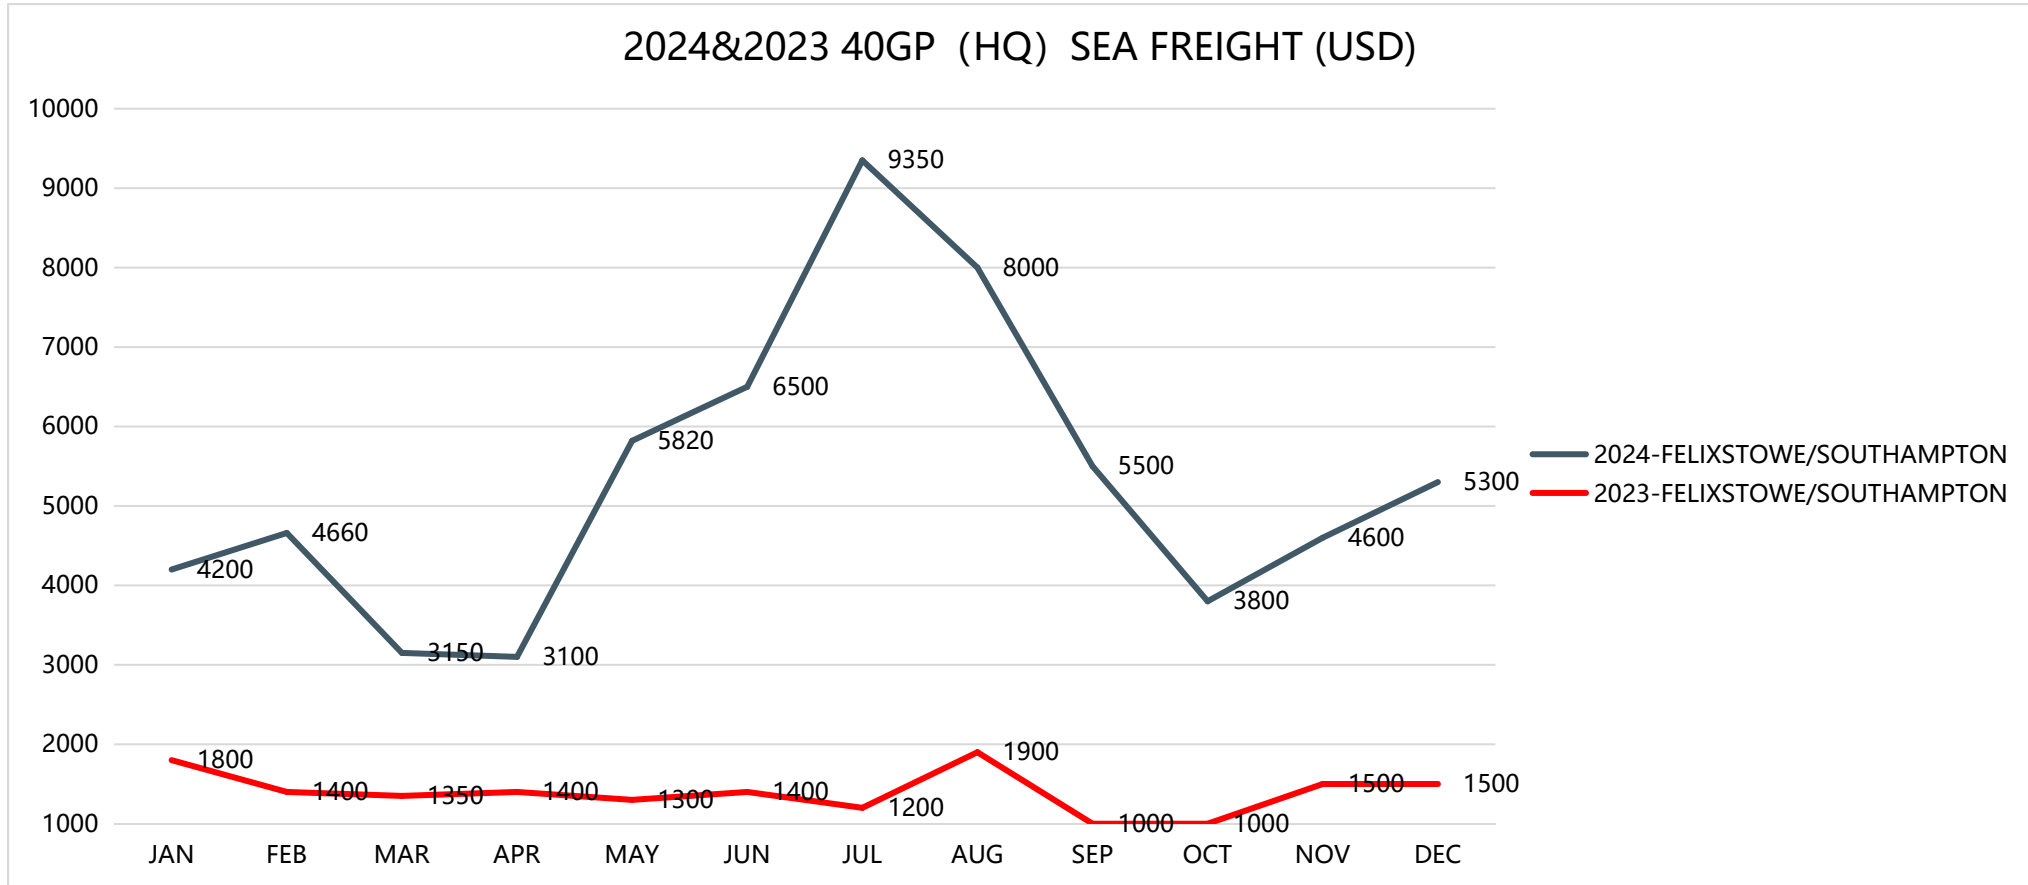

Transportation Cost and Time Information

Shipping to HAMBURG/ ROTTERDAM/ ANTWERP

Shipping to FELIXSTOWE/ SOUTHAMPTON

Shipping to LOS ANGELES/ LONG BEACH/ OAKLAND

Shipping to TACOMA, WA/ SEATTLE, WA

Shipping to NEW YORK/ SAVANNAH

Shipping to CHARLESTON, SC/ NORFOLK, VA

Shipping to HOUSTON, TX/ MIAMI, FL

Shipping Time Information

Destination	Transit Time (Days)
2024-POLAND	35
2024-HAMBURG/ROTTERDAM/ANTWERP	35
2024-FELIXSTOWE/SOUTHAMPTON	35
2024-LOS ANGELES/LONG BEACH/OAKLAND	16
2024-TACOMA/SEATTLE	18
2024-NEW YORK/SAVANNAH	35
2024-CHARLESTON / NORFOLK	35
2024-HOUSTON /MIAMI	35

Train Transport Cost and Time Information

From	To	USD/40HQ	Time (Days)	Customs Clearance+Dispatch (Days)
Shenzhen	Malaszewicze	9500	16-18	3
	Duisburg/Hamburger	9800	25-28	3
	Budapest	10100	30	3
	Madrid	10800	40	3
	Moscow	8850	30-35	3
	London	/	/	3
	Milan	10800	35	3
Ningbo	Malaszewicze	8400	16-18	3
	Duisburg/Hamburger	8700	25-28	3
	Budapest	8900	30	3
Xi'an	Malaszewicze	8050	13-15	3
	Duisburg/Hamburger	8700/8600	22-26	3
	Budapest	8600	16	3