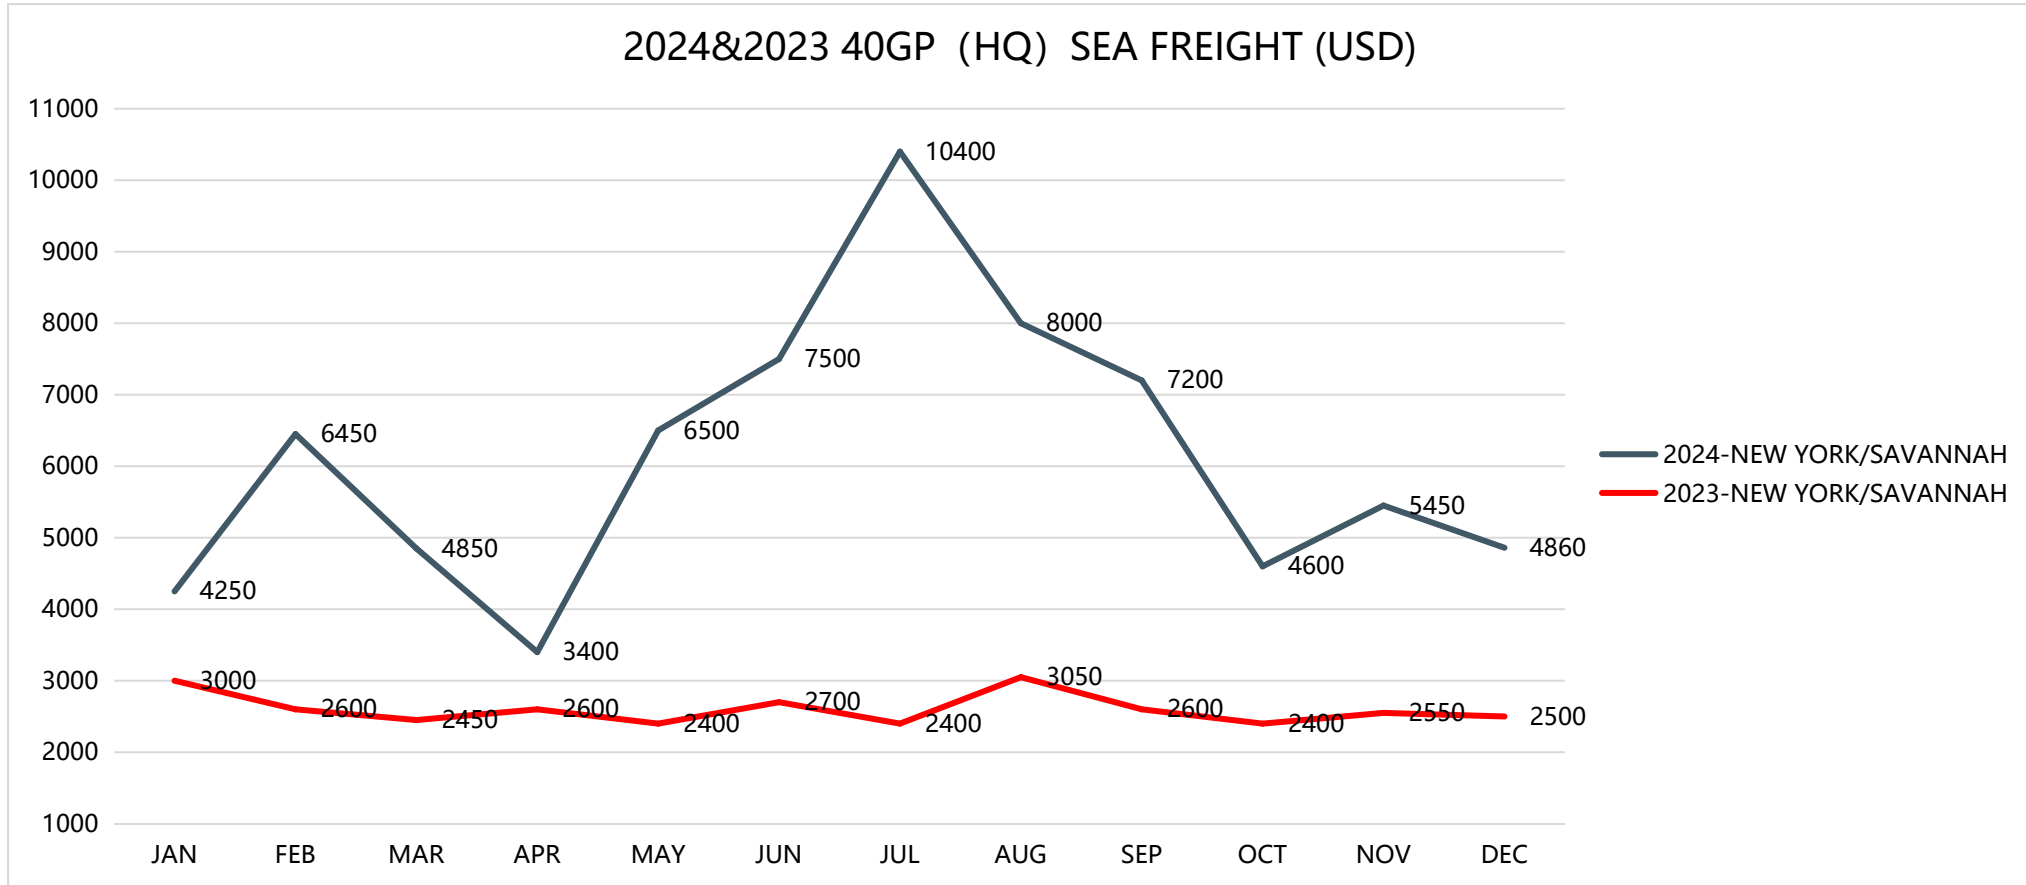

Transportation Cost and Time Information

Shipping to HAMBURG/ ROTTERDAM/ ANTWERP

Shipping to FELIXSTOWE/ SOUTHAMPTON

Shipping to LOS ANGELES/ LONG BEACH/ OAKLAND

Shipping to TACOMA, WA/ SEATTLE, WA

Shipping to NEW YORK/ SAVANNAH

Shipping to CHARLESTON, SC/ NORFOLK, VA

Shipping to HOUSTON, TX/ MIAMI, FL

Shipping Time Information

Destination	Transit Time (Days)
2024-POLAND	35
2024-HAMBURG/ROTTERDAM/ANTWERP	35
2024-FELIXSTOWE/SOUTHAMPTON	35
2024-LOS ANGELES/LONG BEACH/OAKLAND	16
2024-TACOMA/SEATTLE	18
2024-NEW YORK/SAVANNAH	35
2024-CHARLESTON / NORFOLK	35
2024-HOUSTON /MIAMI	35

Train Transport Cost and Time Information

From	To	USD/40HQ	Time (Days)	Customs Clearance+Dispatch (Days)
Shenzhen	Malaszewicze	9500	16-18	3
	Duisburg/Hamburger	9800	25-28	3
	Budapest	10100	30	3
	Madrid	10800	40	3
	Moscow	8850	30-35	3
	London	/	/	3
	Milan	10800	35	3
Ningbo	Malaszewicze	8400	16-18	3
	Duisburg/Hamburger	8700	25-28	3
	Budapest	8900	30	3
Xi'an	Malaszewicze	8050	13-15	3
	Duisburg/Hamburger	8700/8600	22-26	3
	Budapest	8600	16	3