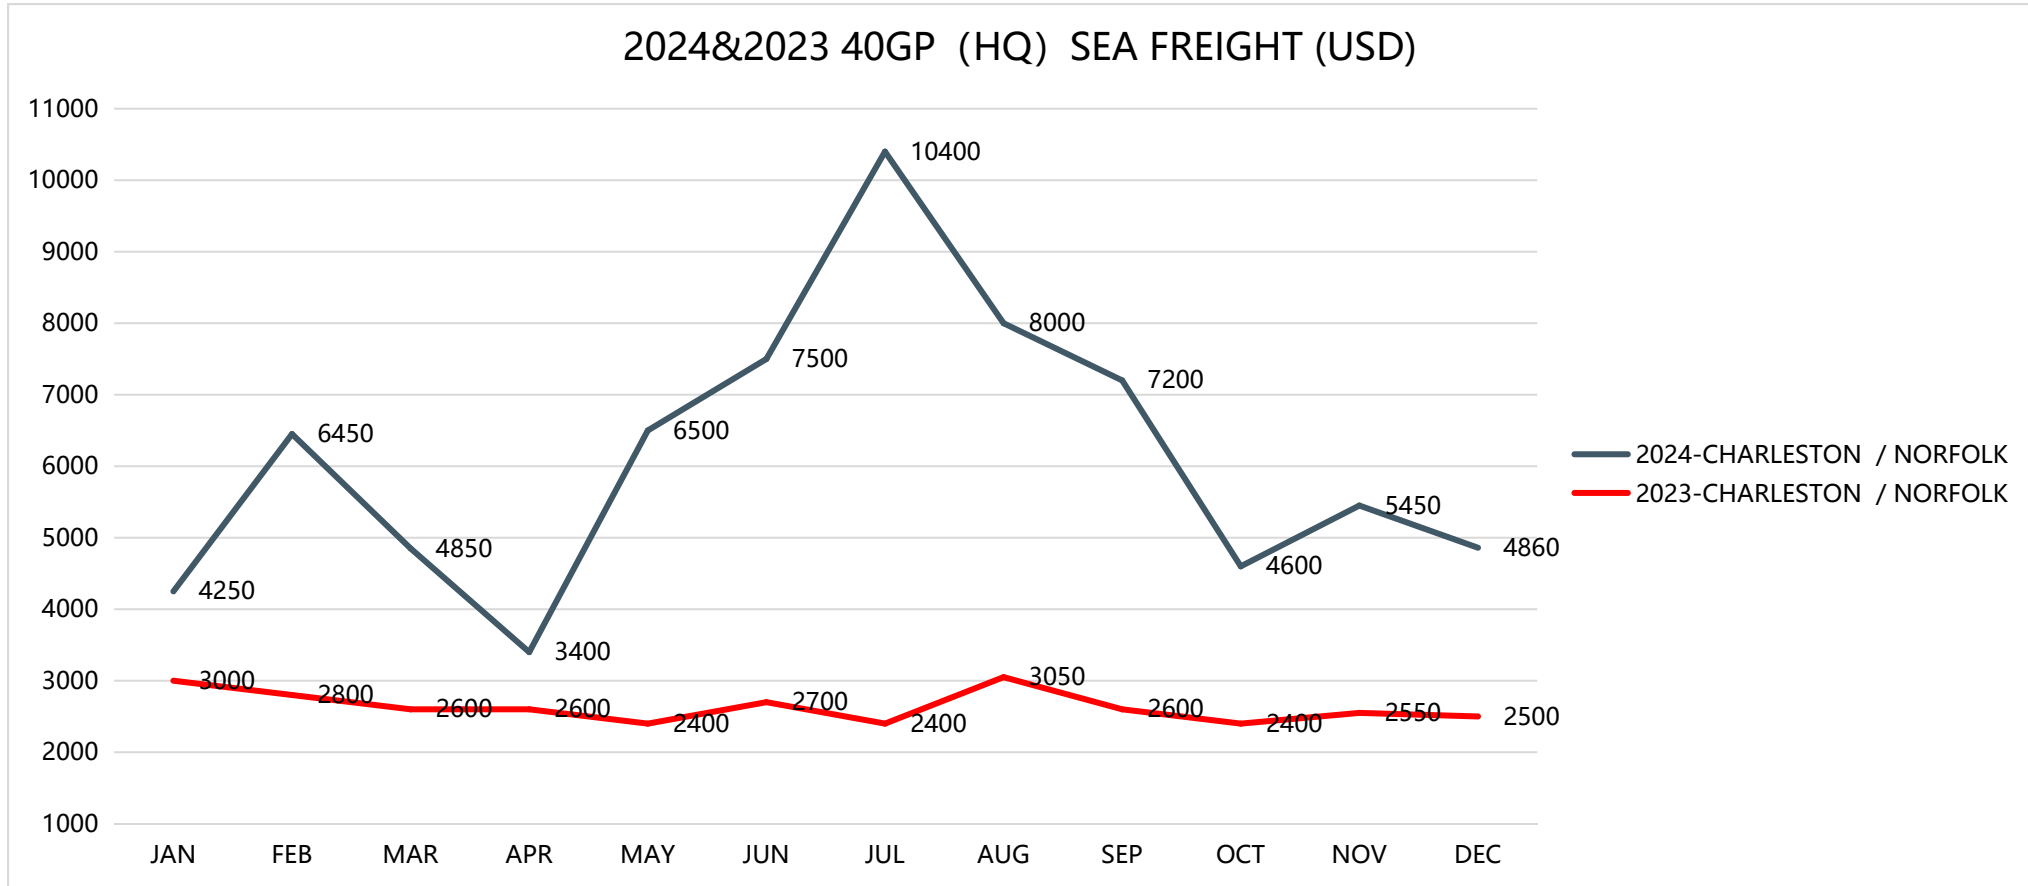

Transportation Cost and Time Information

Shipping to HAMBURG/ ROTTERDAM/ ANTWERP

Shipping to FELIXSTOWE/ SOUTHAMPTON

Shipping to LOS ANGELES/ LONG BEACH/ OAKLAND

Shipping to TACOMA, WA/ SEATTLE, WA

Shipping to NEW YORK/ SAVANNAH

Shipping to CHARLESTON, SC/ NORFOLK, VA

Shipping to HOUSTON, TX/ MIAMI, FL

Shipping Time Information

Destination	Transit Time (Days)
2024-POLAND	35
2024-HAMBURG/ROTTERDAM/ANTWERP	35
2024-FELIXSTOWE/SOUTHAMPTON	35
2024-LOS ANGELES/LONG BEACH/OAKLAND	16
2024-TACOMA/SEATTLE	18
2024-NEW YORK/SAVANNAH	35
2024-CHARLESTON / NORFOLK	35
2024-HOUSTON /MIAMI	35

Train Transport Cost and Time Information

From	To	USD/40HQ	Time (Days)	Customs Clearance+Dispatch (Days)
Shenzhen	Malaszewicze	9500	16-18	3
	Duisburg/Hamburger	9800	25-28	3
	Budapest	10100	30	3
	Madrid	10800	40	3
	Moscow	8850	30-35	3
	London	/	/	3
	Milan	10800	35	3
Ningbo	Malaszewicze	8400	16-18	3
	Duisburg/Hamburger	8700	25-28	3
	Budapest	8900	30	3
Xi'an	Malaszewicze	8050	13-15	3
	Duisburg/Hamburger	8700/8600	22-26	3
	Budapest	8600	16	3