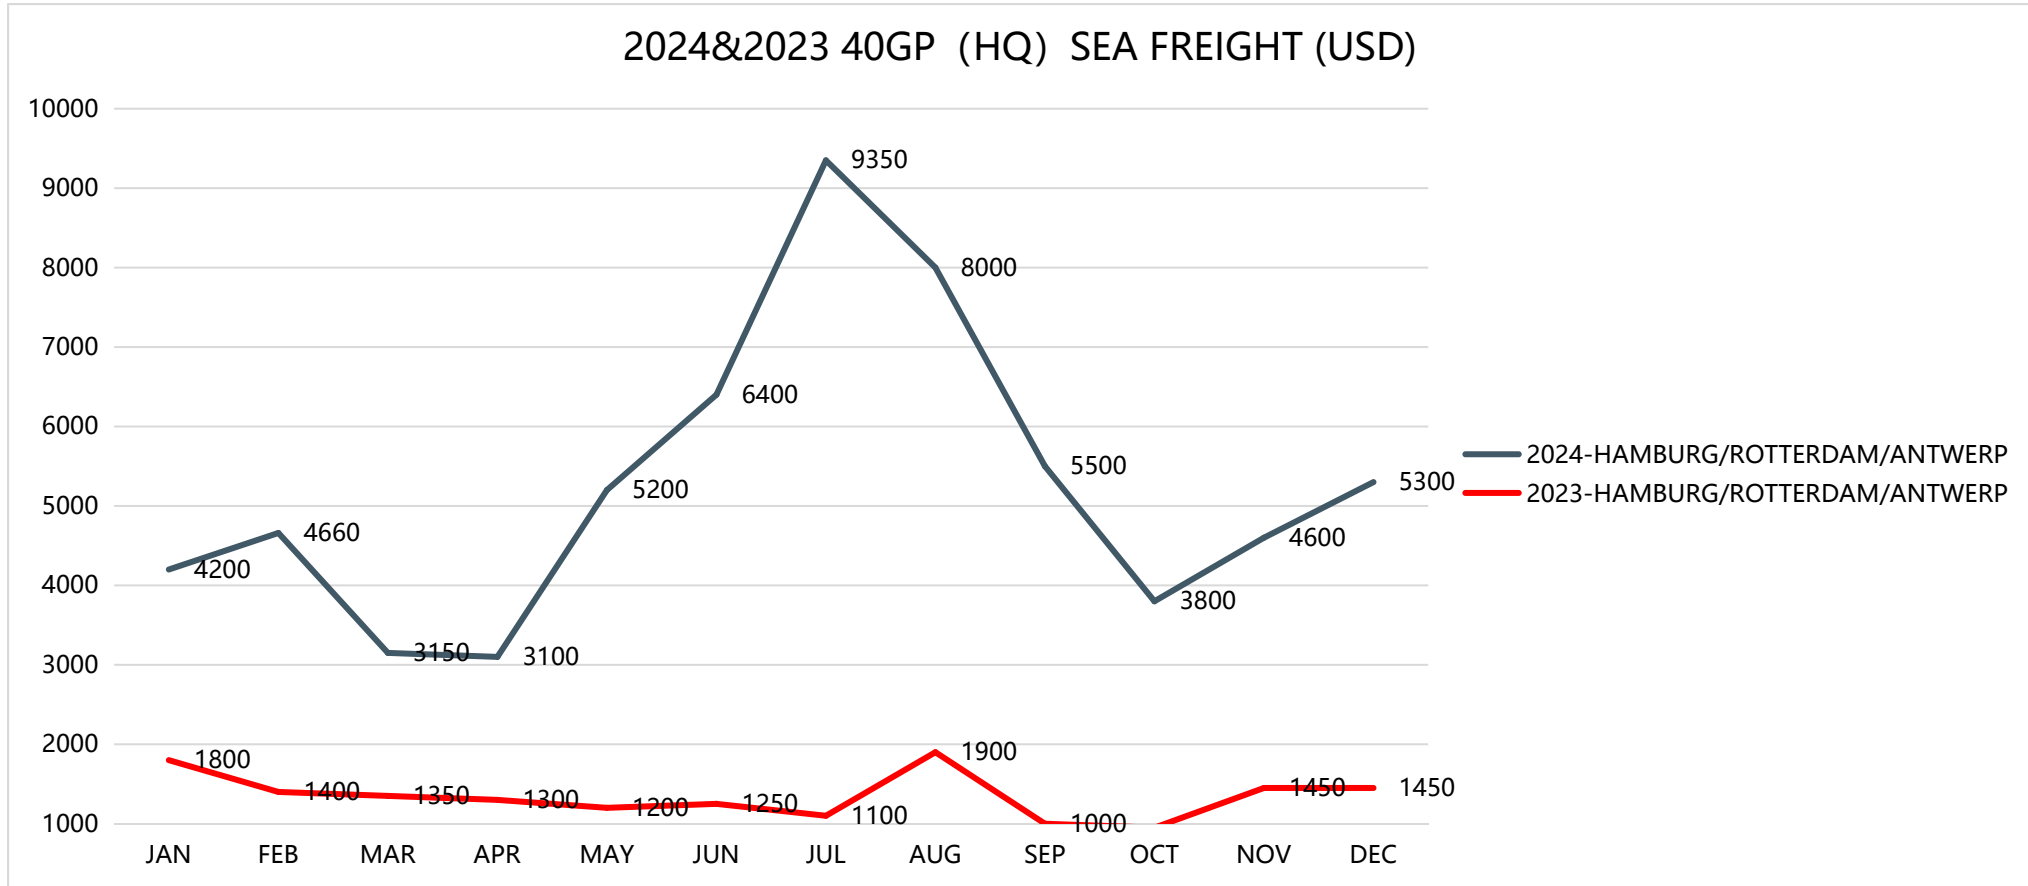

Transportation Cost and Time Information

Shipping to HAMBURG/ ROTTERDAM/ ANTWERP

Shipping to FELIXSTOWE/ SOUTHAMPTON

Shipping to LOS ANGELES/ LONG BEACH/ OAKLAND

Shipping to TACOMA, WA/ SEATTLE, WA

Shipping to NEW YORK/ SAVANNAH

Shipping to CHARLESTON, SC/ NORFOLK, VA

Shipping to HOUSTON, TX/ MIAMI, FL

Shipping Time Information

Destination	Transit Time (Days)
2024-POLAND	35
2024-HAMBURG/ROTTERDAM/ANTWERP	35
2024-FELIXSTOWE/SOUTHAMPTON	35
2024-LOS ANGELES/LONG BEACH/OAKLAND	16
2024-TACOMA/SEATTLE	18
2024-NEW YORK/SAVANNAH	35
2024-CHARLESTON / NORFOLK	35
2024-HOUSTON /MIAMI	35