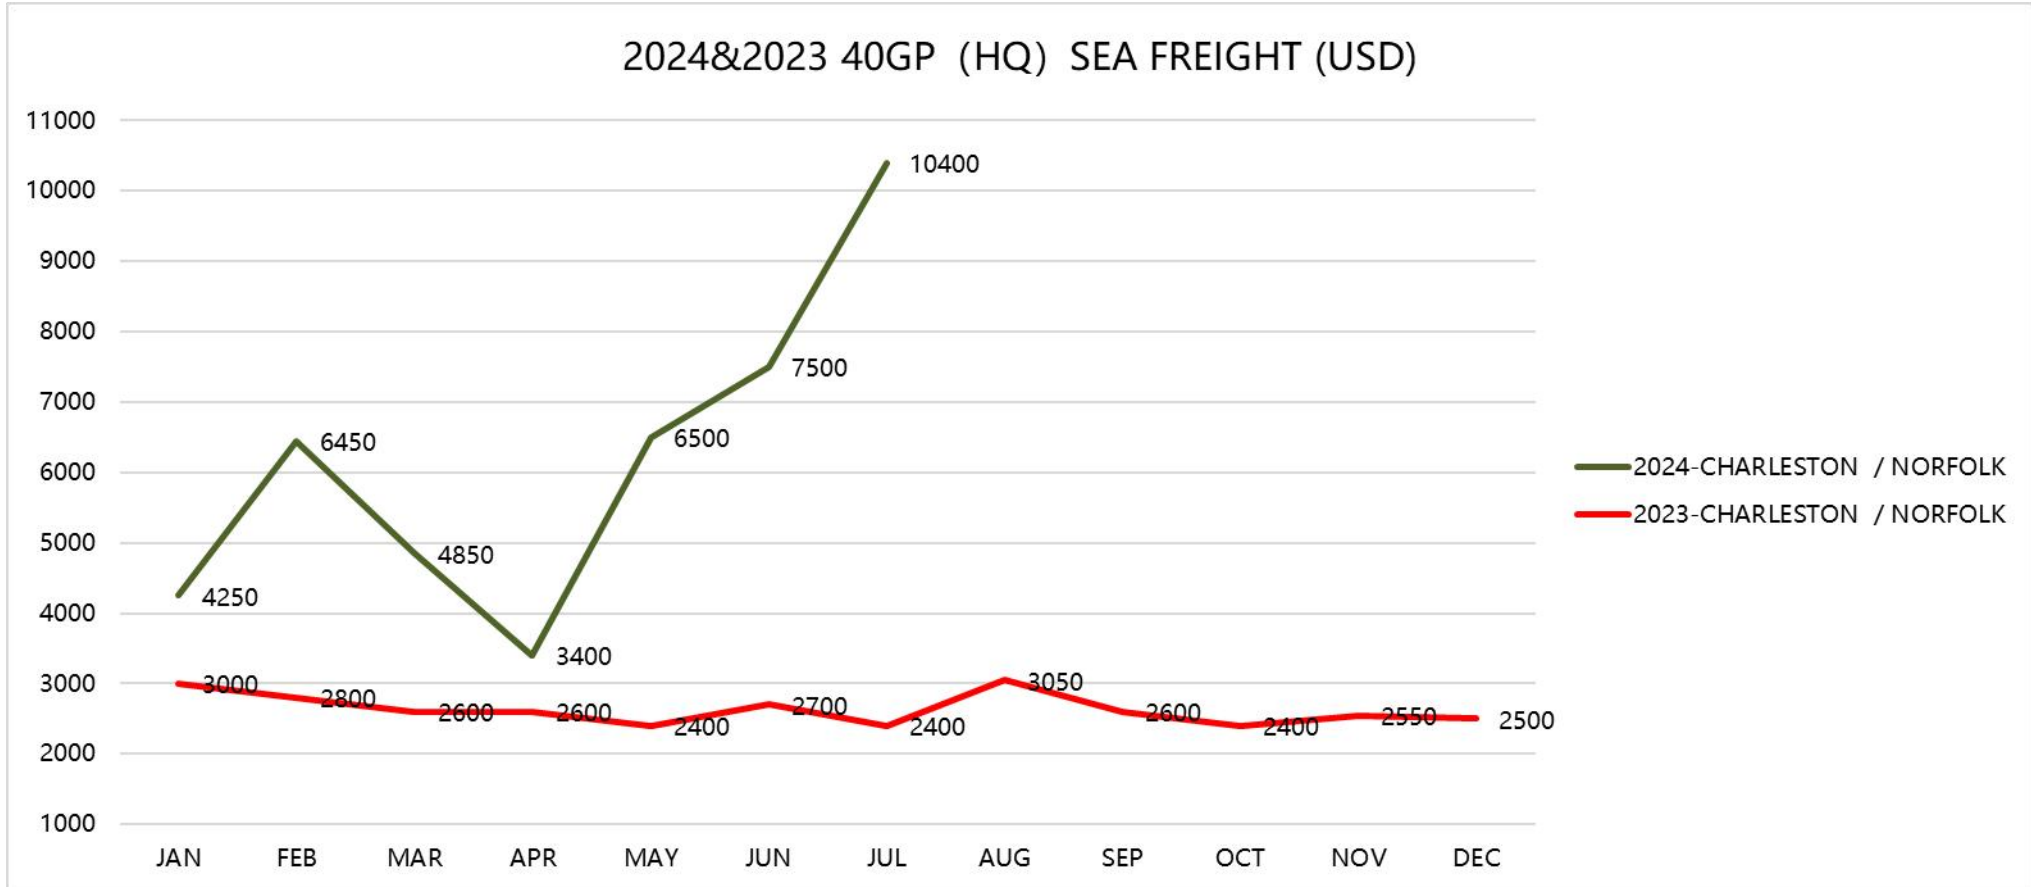

Transportation Cost and Time Information

Shipping to POLAND

Shipping to HAMBURG/ ROTTERDAM/ ANTWERP

Shipping to FELIXSTOWE/ SOUTHAMPTON

Shipping to LOS ANGELES/ LONG BEACH/ OAKLAND

Shipping to TACOMA, WA/ SEATTLE, WA

Shipping to NEW YORK/ SAVANNAH

Shipping to CHARLESTON, SC/ NORFOLK, VA

Shipping to HOUSTON, TX/ MIAMI, FL

Shipping Time Information

Destination	Transit Time (Days)
2024-POLAND	35
2024-HAMBURG/ROTTERDAM/ANTWERP	35
2024-FELIXSTOWE/SOUTHAMPTON	35
2024-LOS ANGELES/LONG BEACH/OAKLAND	16
2024-TACOMA/SEATTLE	18
2024-NEW YORK/SAVANNAH	35
2024-CHARLESTON / NORFOLK	35
2024-HOUSTON /MIAMI	35

Train Transport Cost and Time Information

From	To	USD/40HQ	Time (Days)	Customs Clearance+Dispatch (Days)
Shenzhen	Malaszewicze	9300	20-25	3
	Duisburg/Hamburger	9700	28-35	3
	Budapest	9100	30-37	3
	Madrid	/	50-55	3
	Moscow	8800	25-30	3
	London	/	25	3
	Milan	/	25	3
Ningbo	Malaszewicze	9600	20-25	3
	Duisburg/Hamburger	10000	28-35	3
	Budapest	10000	30-37	3
Xi'an	Malaszewicze	8800	20-25	3
	Duisburg/Hamburger	9300	28-35	3
	Budapest	9500	30-37	3