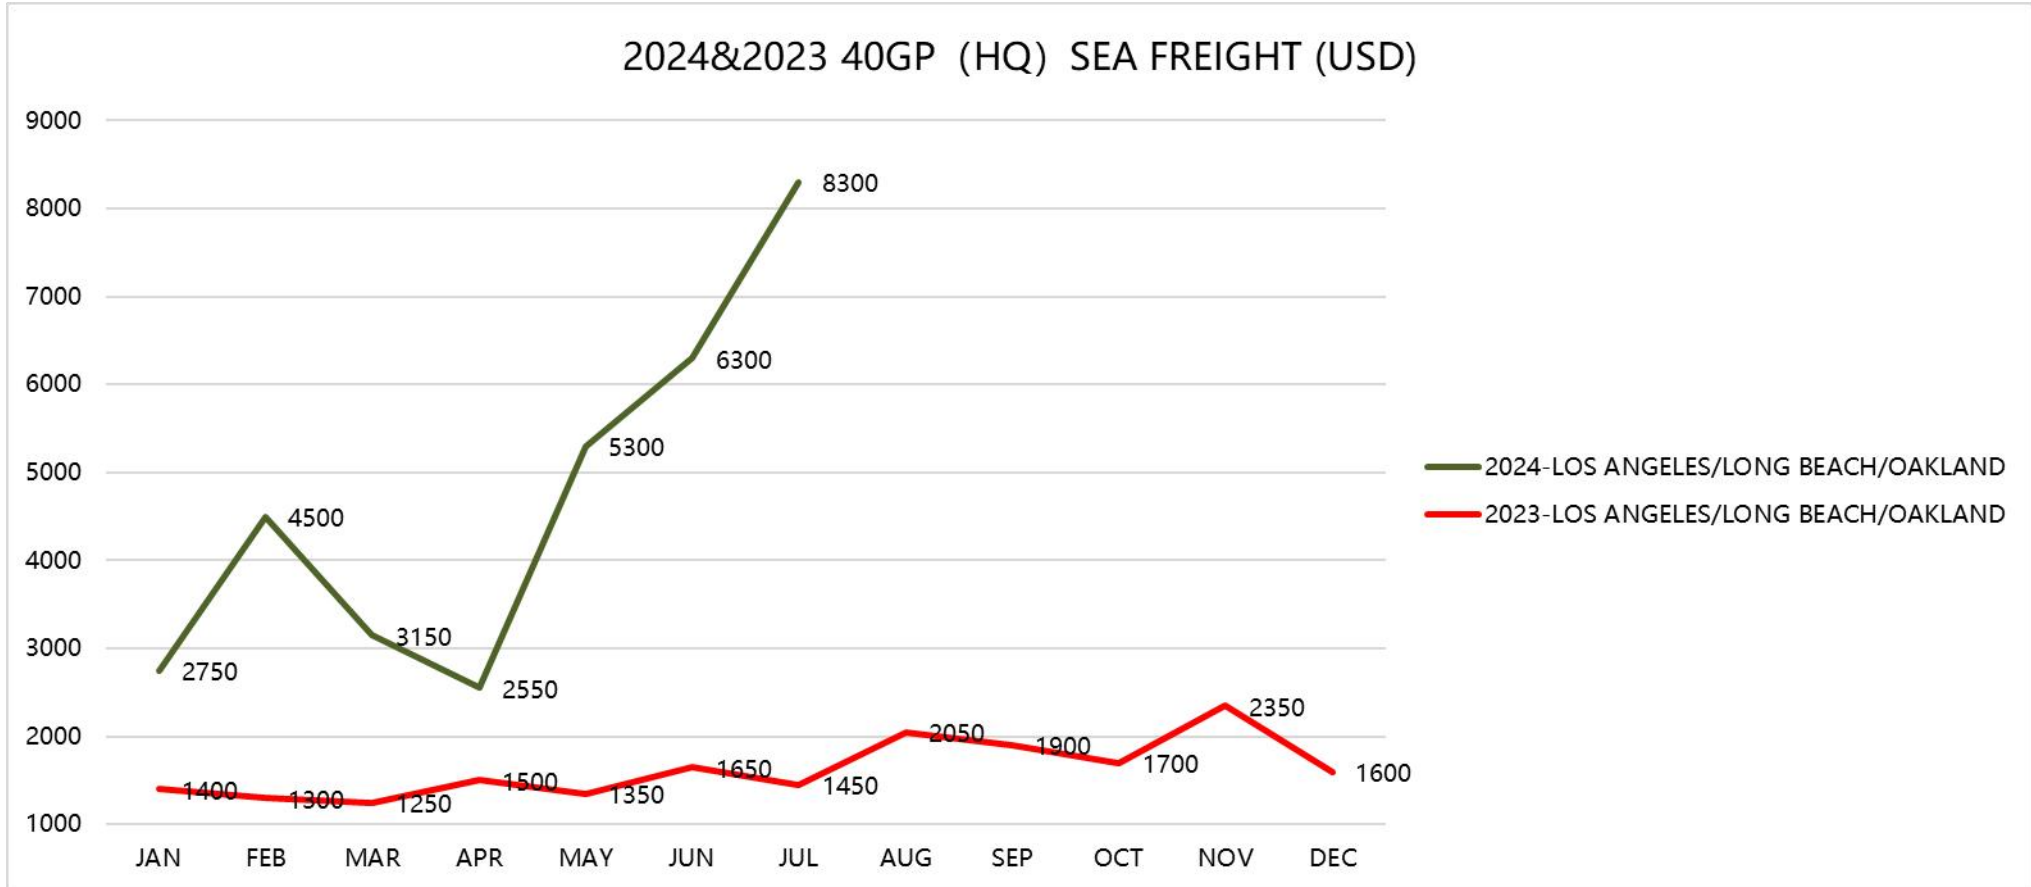

Transportation Cost and Time Information

Shipping to POLAND

Shipping to HAMBURG/ ROTTERDAM/ ANTWERP

Shipping to FELIXSTOWE/ SOUTHAMPTON

Shipping to LOS ANGELES/ LONG BEACH/ OAKLAND

Shipping to TACOMA, WA/ SEATTLE, WA

Shipping to NEW YORK/ SAVANNAH

Shipping to CHARLESTON, SC/ NORFOLK, VA

Shipping to HOUSTON, TX/ MIAMI, FL

Shipping Time Information

Destination	Transit Time (Days)
2024-POLAND	35
2024-HAMBURG/ROTTERDAM/ANTWERP	35
2024-FELIXSTOWE/SOUTHAMPTON	35
2024-LOS ANGELES/LONG BEACH/OAKLAND	16
2024-TACOMA/SEATTLE	18
2024-NEW YORK/SAVANNAH	35
2024-CHARLESTON / NORFOLK	35
2024-HOUSTON /MIAMI	35

Train Transport Cost and Time Information

From	To	USD/40HQ	Time (Days)	Customs Clearance+Dispatch (Days)
Shenzhen	Malaszewicze	9300	20-25	3
	Duisburg/Hamburger	9700	28-35	3
	Budapest	9100	30-37	3
	Madrid	/	50-55	3
	Moscow	8800	25-30	3
	London	/	25	3
	Milan	/	25	3
Ningbo	Malaszewicze	9600	20-25	3
	Duisburg/Hamburger	10000	28-35	3
	Budapest	10000	30-37	3
Xi'an	Malaszewicze	8800	20-25	3
	Duisburg/Hamburger	9300	28-35	3
	Budapest	9500	30-37	3