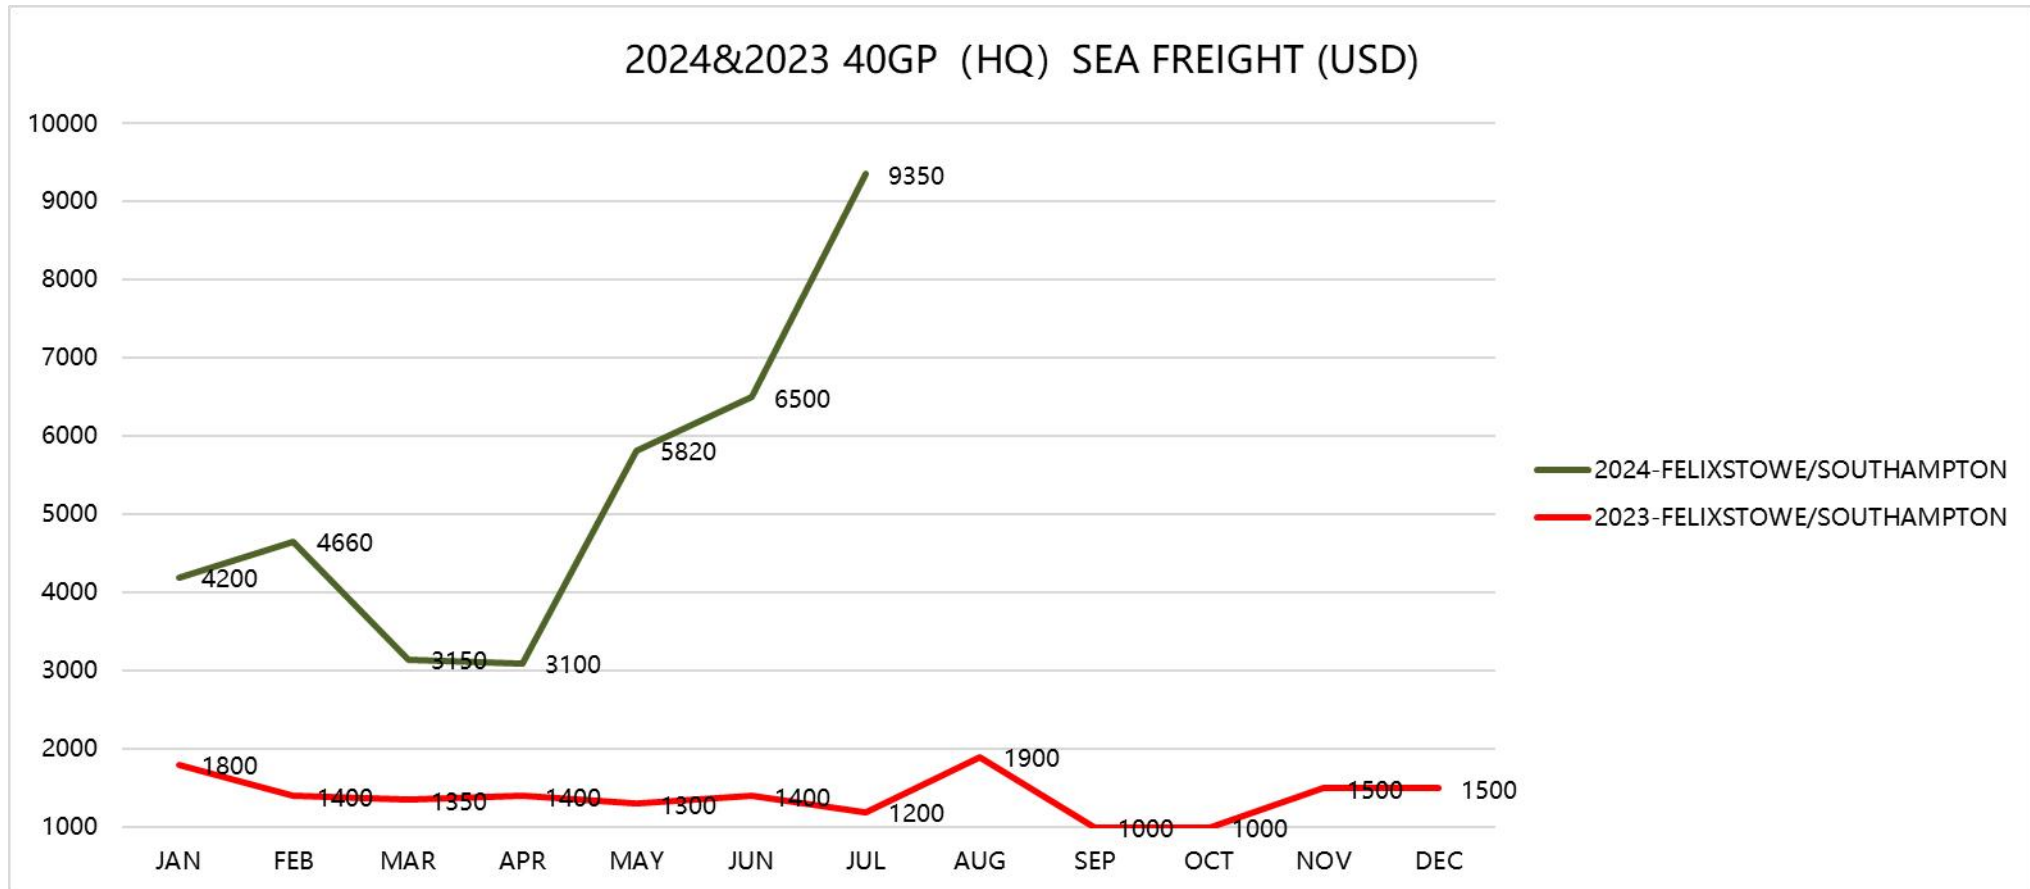

Transportation Cost and Time Information

Shipping to POLAND

Shipping to HAMBURG/ ROTTERDAM/ ANTWERP

Shipping to FELIXSTOWE/ SOUTHAMPTON

Shipping to LOS ANGELES/ LONG BEACH/ OAKLAND

Shipping to TACOMA, WA/ SEATTLE, WA

Shipping to NEW YORK/ SAVANNAH

Shipping to CHARLESTON, SC/ NORFOLK, VA

Shipping to HOUSTON, TX/ MIAMI, FL

Shipping Time Information

Destination	Transit Time (Days)
2024-POLAND	35
2024-HAMBURG/ROTTERDAM/ANTWERP	35
2024-FELIXSTOWE/SOUTHAMPTON	35
2024-LOS ANGELES/LONG BEACH/OAKLAND	16
2024-TACOMA/SEATTLE	18
2024-NEW YORK/SAVANNAH	35
2024-CHARLESTON / NORFOLK	35
2024-HOUSTON /MIAMI	35

Train Transport Cost and Time Information

From	To	USD/40HQ	Time (Days)	Customs Clearance+Dispatch (Days)
Shenzhen	Malaszewicze	9300	20-25	3
	Duisburg/Hamburger	9700	28-35	3
	Budapest	9100	30-37	3
	Madrid	/	50-55	3
	Moscow	8800	25-30	3
	London	/	25	3
	Milan	/	25	3
Ningbo	Malaszewicze	9600	20-25	3
	Duisburg/Hamburger	10000	28-35	3
	Budapest	10000	30-37	3
Xi'an	Malaszewicze	8800	20-25	3
	Duisburg/Hamburger	9300	28-35	3
	Budapest	9500	30-37	3