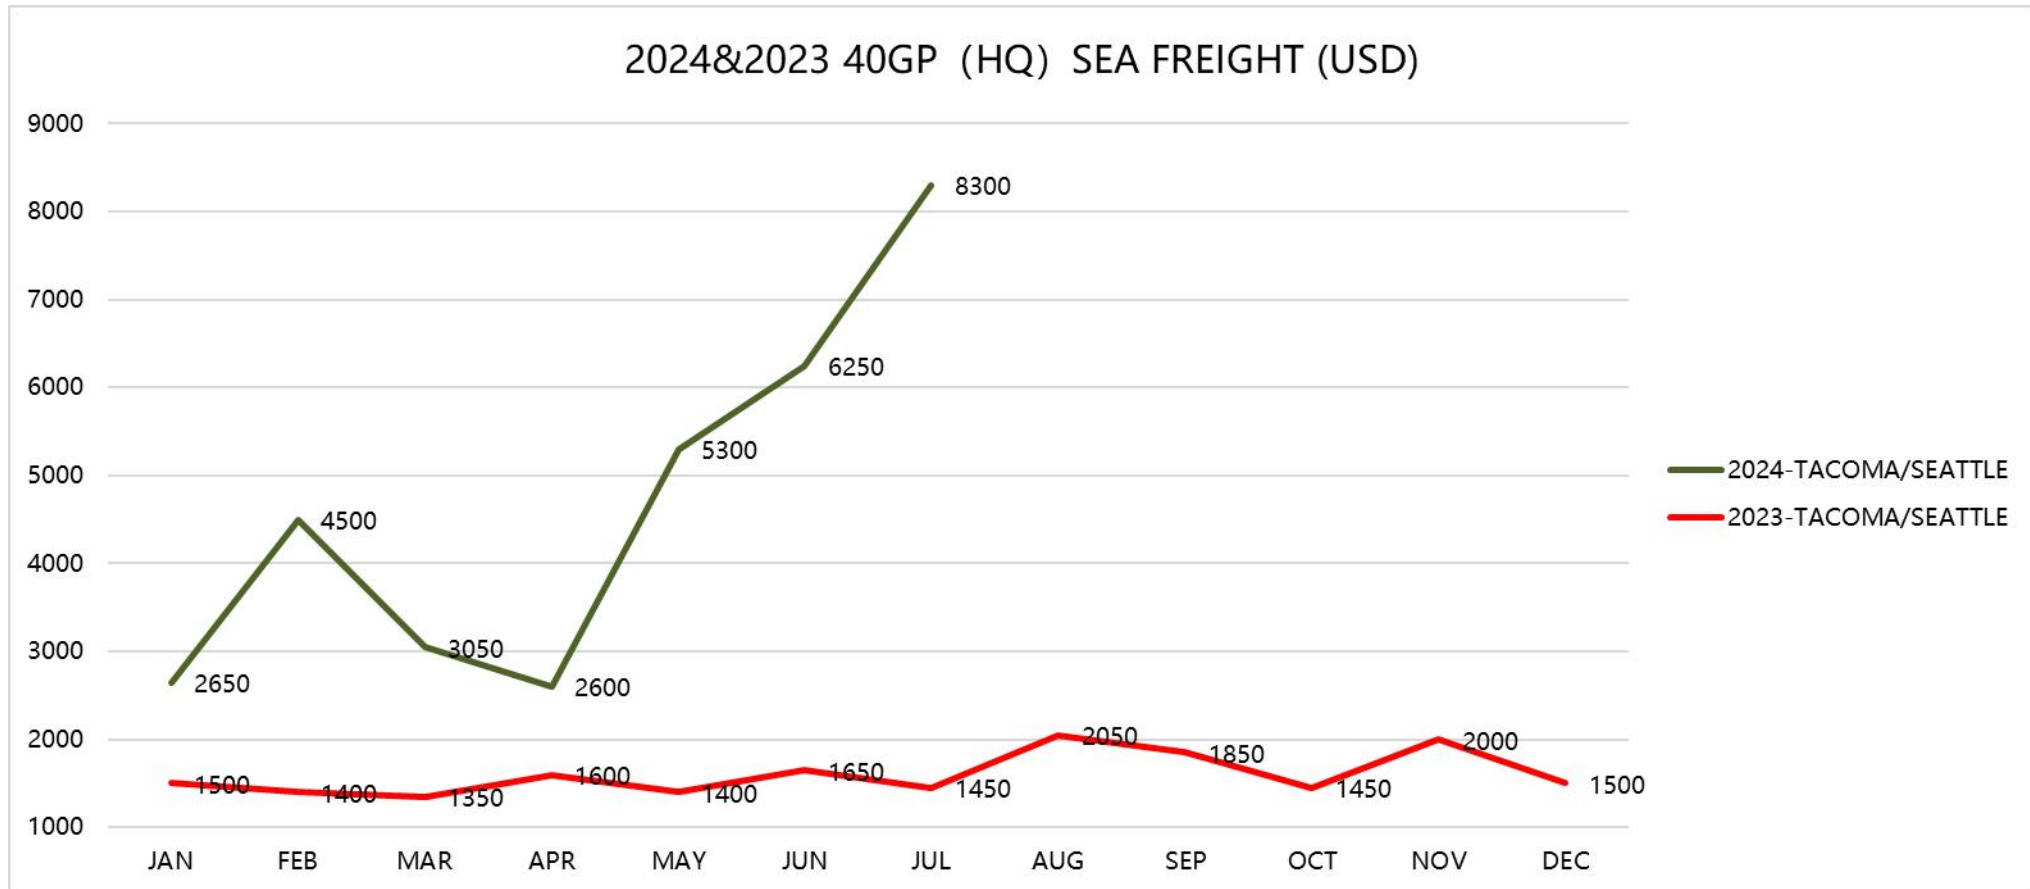

Transportation Cost and Time Information

Shipping to POLAND

Shipping to HAMBURG/ ROTTERDAM/ ANTWERP

Shipping to FELIXSTOWE/ SOUTHAMPTON

Shipping to LOS ANGELES/ LONG BEACH/ OAKLAND

Shipping to TACOMA, WA/ SEATTLE, WA

Shipping to NEW YORK/ SAVANNAH

Shipping to CHARLESTON, SC/ NORFOLK, VA

Shipping to HOUSTON, TX/ MIAMI, FL

Shipping Time Information

Destination	Transit Time (Days)
2024-POLAND	35
2024-HAMBURG/ROTTERDAM/ANTWERP	35
2024-FELIXSTOWE/SOUTHAMPTON	35
2024-LOS ANGELES/LONG BEACH/OAKLAND	16
2024-TACOMA/SEATTLE	18
2024-NEW YORK/SAVANNAH	35
2024-CHARLESTON / NORFOLK	35
2024-HOUSTON /MIAMI	35