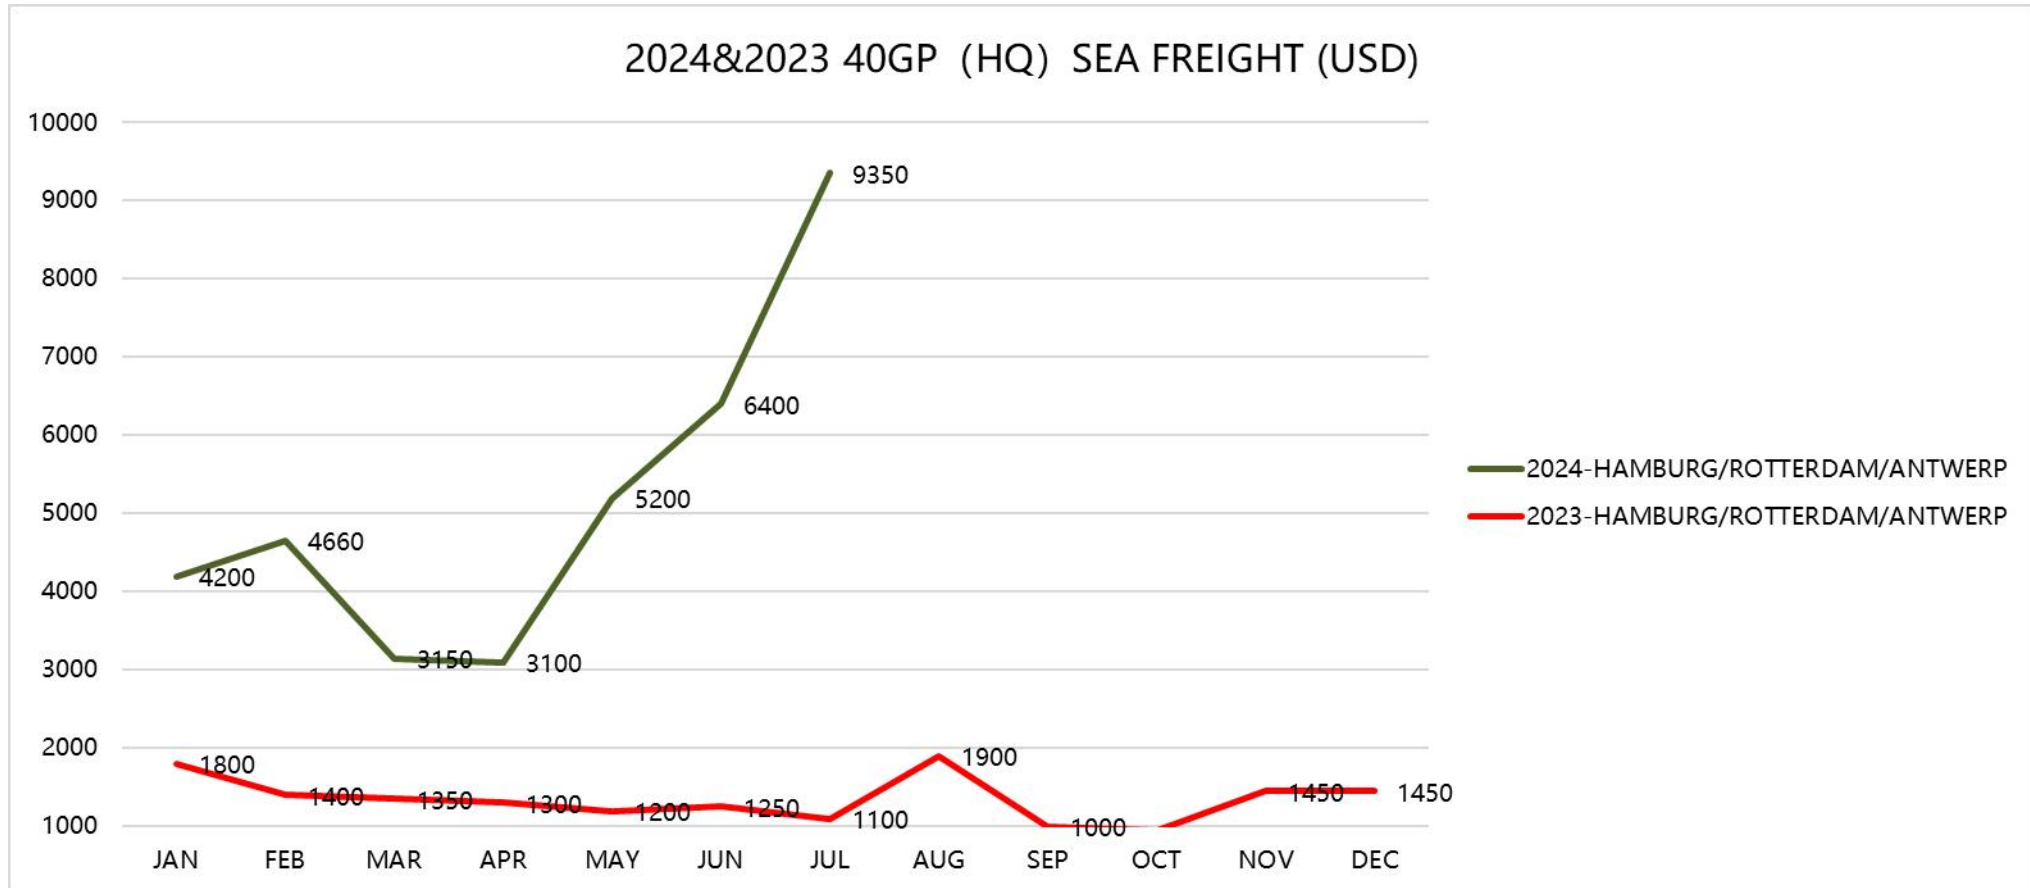

Transportation Cost and Time Information

Shipping to POLAND

Shipping to HAMBURG/ ROTTERDAM/ ANTWERP

Shipping to FELIXSTOWE/ SOUTHAMPTON

Shipping to LOS ANGELES/ LONG BEACH/ OAKLAND

Shipping to TACOMA, WA/ SEATTLE, WA

Shipping to NEW YORK/ SAVANNAH

Shipping to CHARLESTON, SC/ NORFOLK, VA

Shipping to HOUSTON, TX/ MIAMI, FL

Shipping Time Information

Destination	Transit Time (Days)
2024-POLAND	35
2024-HAMBURG/ROTTERDAM/ANTWERP	35
2024-FELIXSTOWE/SOUTHAMPTON	35
2024-LOS ANGELES/LONG BEACH/OAKLAND	16
2024-TACOMA/SEATTLE	18
2024-NEW YORK/SAVANNAH	35
2024-CHARLESTON / NORFOLK	35
2024-HOUSTON /MIAMI	35

Train Transport Cost and Time Information

From	To	USD/40HQ	Time (Days)	Customs Clearance+Dispatch (Days)
Shenzhen	Malaszewicze	9300	20-25	3
	Duisburg/Hamburger	9700	28-35	3
	Budapest	9100	30-37	3
	Madrid	/	50-55	3
	Moscow	8800	25-30	3
	London	/	25	3
	Milan	/	25	3
Ningbo	Malaszewicze	9600	20-25	3
	Duisburg/Hamburger	10000	28-35	3
	Budapest	10000	30-37	3
Xi'an	Malaszewicze	8800	20-25	3
	Duisburg/Hamburger	9300	28-35	3
	Budapest	9500	30-37	3