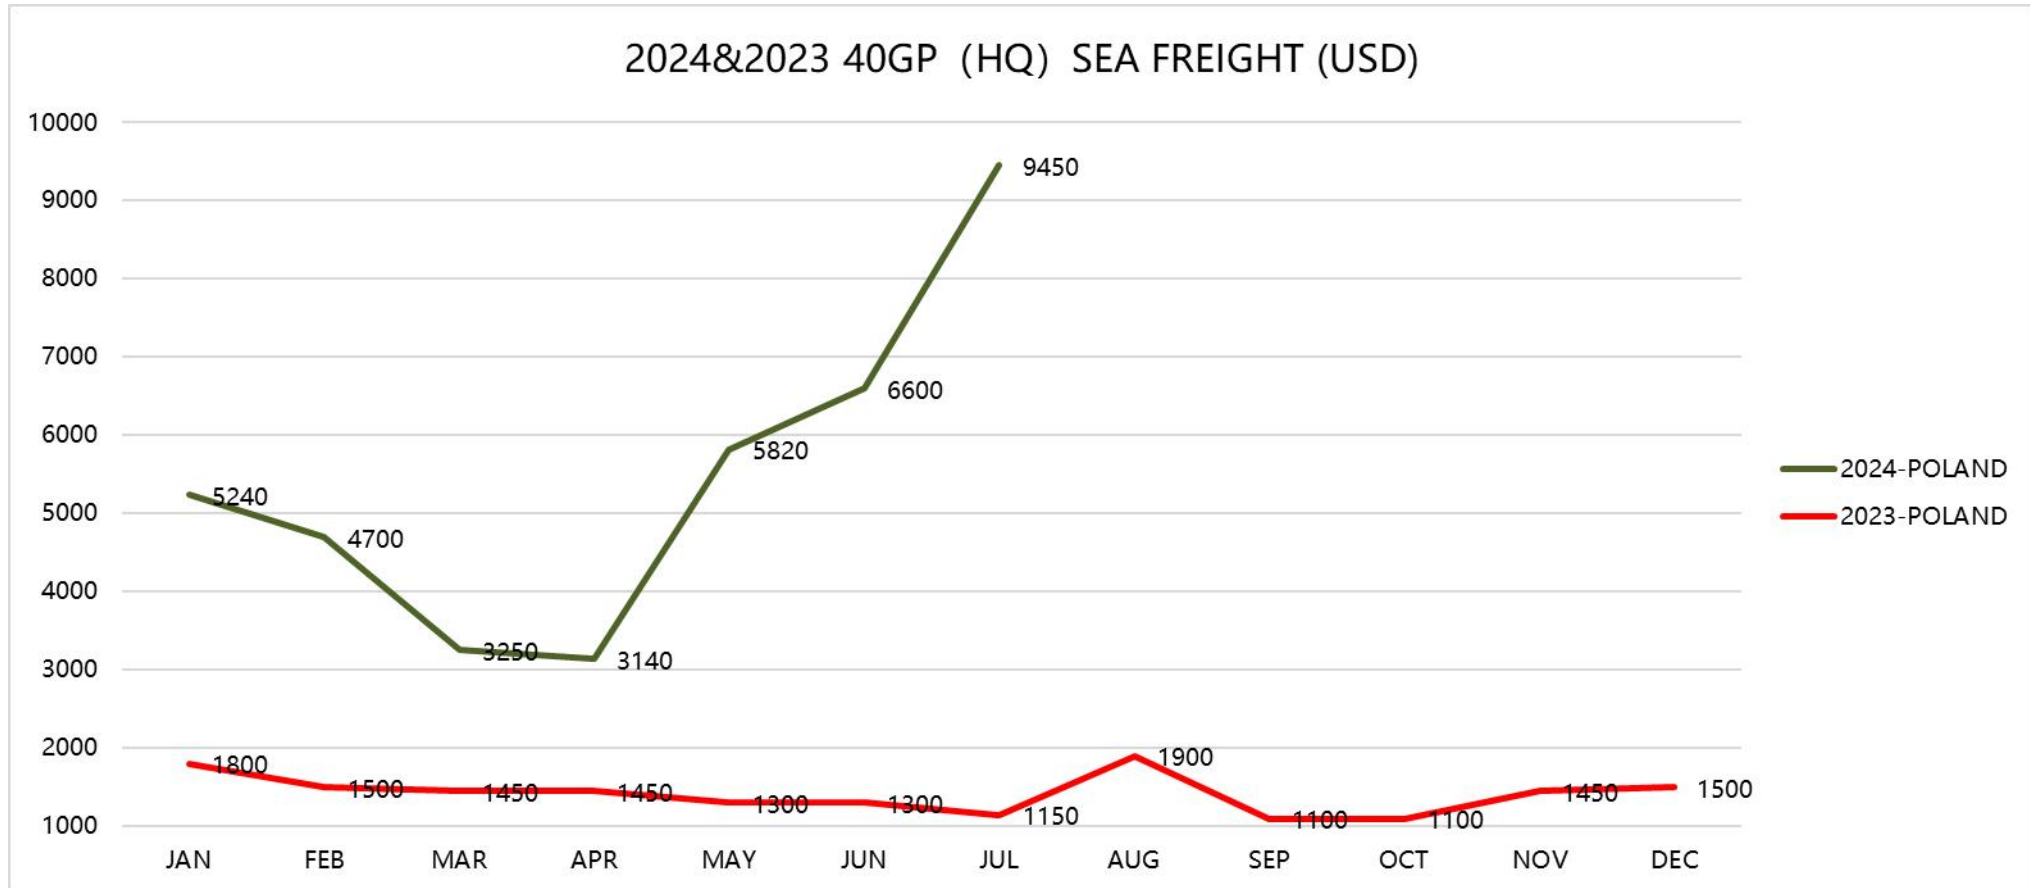

Shipping to POLAND