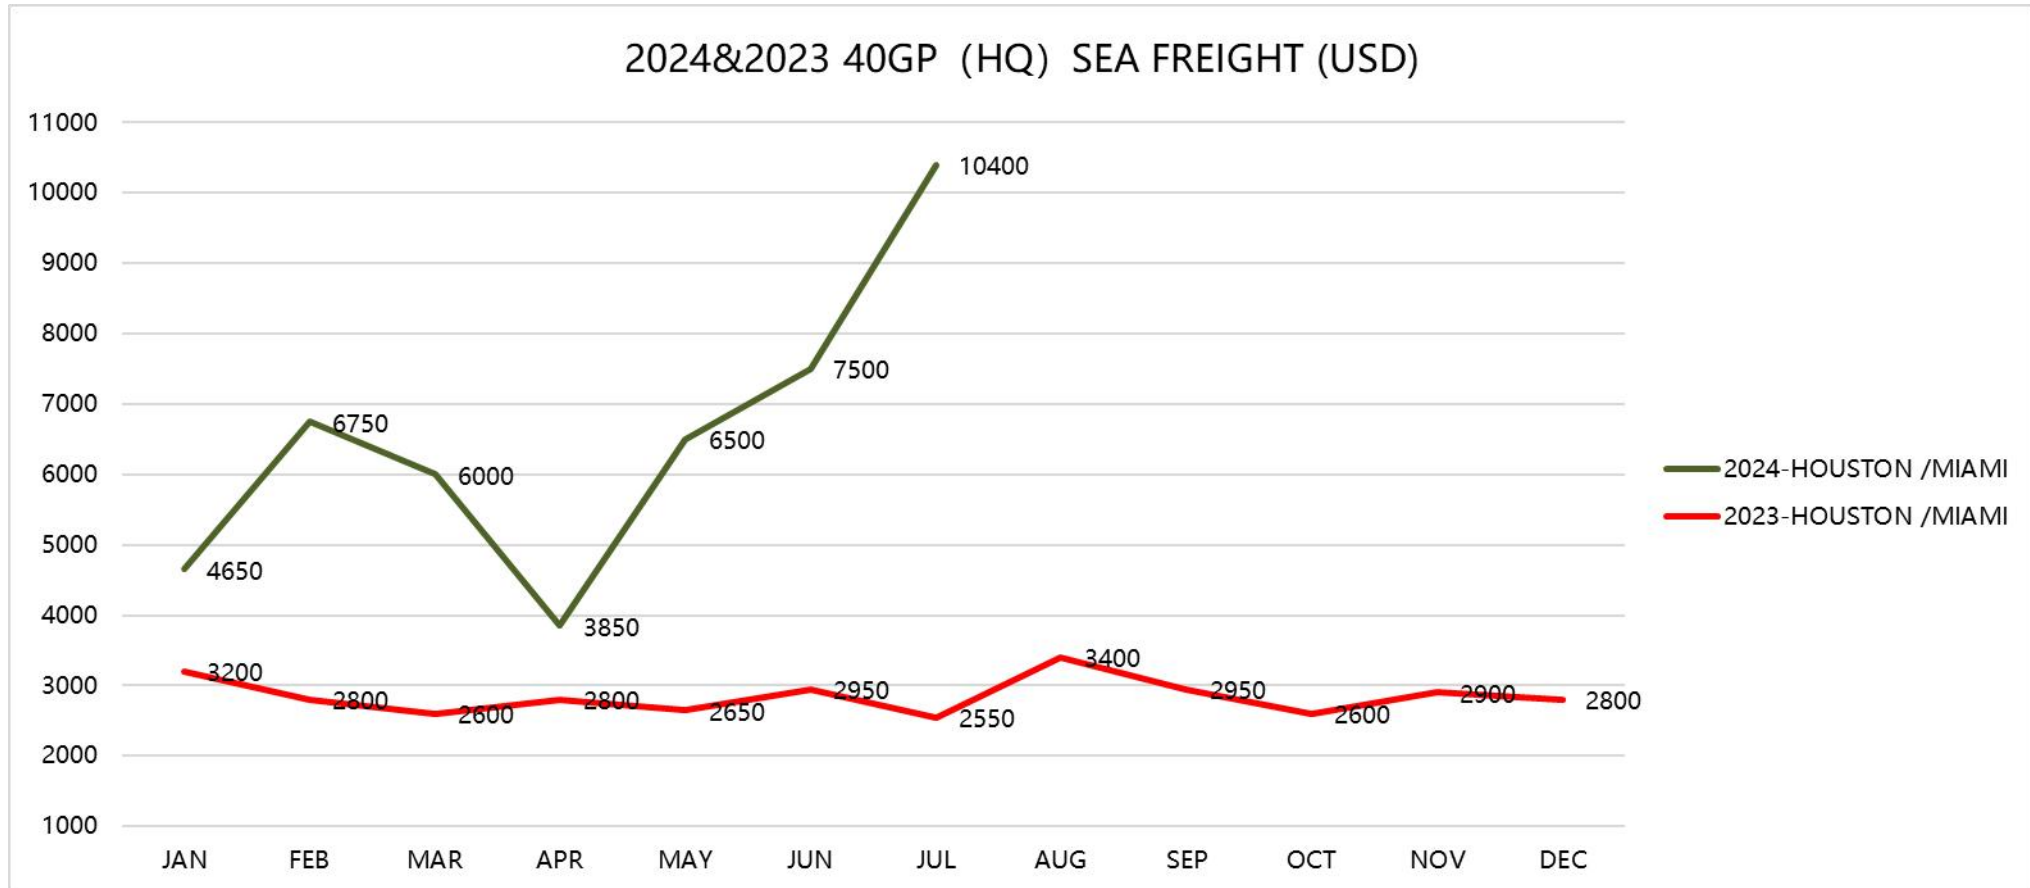

Transportation Cost and Time Information

Shipping to POLAND

Shipping to HAMBURG/ ROTTERDAM/ ANTWERP

Shipping to FELIXSTOWE/ SOUTHAMPTON

Shipping to LOS ANGELES/ LONG BEACH/ OAKLAND

Shipping to TACOMA, WA/ SEATTLE, WA

Shipping to NEW YORK/ SAVANNAH

Shipping to CHARLESTON, SC/ NORFOLK, VA

Shipping to HOUSTON, TX/ MIAMI, FL

Shipping Time Information

Destination	Transit Time (Days)
2024-POLAND	35
2024-HAMBURG/ROTTERDAM/ANTWERP	35
2024-FELIXSTOWE/SOUTHAMPTON	35
2024-LOS ANGELES/LONG BEACH/OAKLAND	16
2024-TACOMA/SEATTLE	18
2024-NEW YORK/SAVANNAH	35
2024-CHARLESTON / NORFOLK	35
2024-HOUSTON /MIAMI	35

Train Transport Cost and Time Information

From	To	USD/40HQ	Time (Days)	Customs Clearance+Dispatch (Days)
Shenzhen	Malaszewicze	9300	20-25	3
	Duisburg/Hamburger	9700	28-35	3
	Budapest	9100	30-37	3
	Madrid	/	50-55	3
	Moscow	8800	25-30	3
	London	/	25	3
	Milan	/	25	3
Ningbo	Malaszewicze	9600	20-25	3
	Duisburg/Hamburger	10000	28-35	3
	Budapest	10000	30-37	3
Xi'an	Malaszewicze	8800	20-25	3
	Duisburg/Hamburger	9300	28-35	3
	Budapest	9500	30-37	3