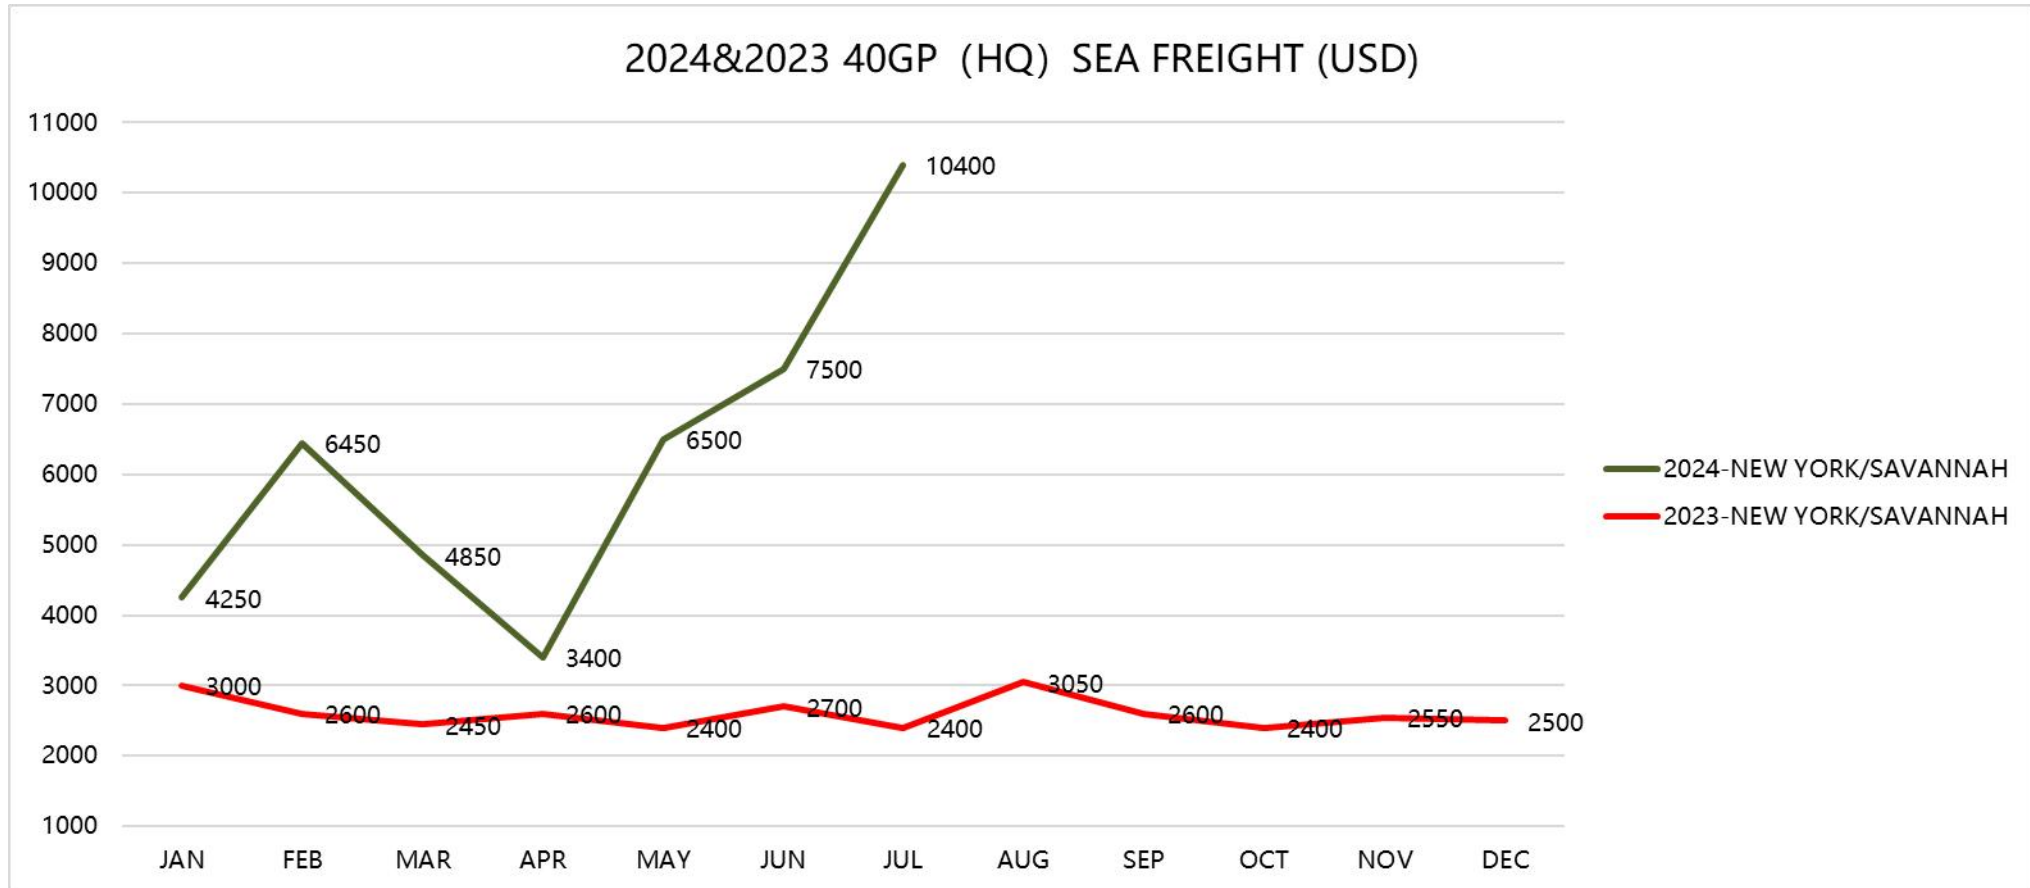

Transportation Cost and Time Information

Shipping to POLAND

Shipping to HAMBURG/ ROTTERDAM/ ANTWERP

Shipping to FELIXSTOWE/ SOUTHAMPTON

Shipping to LOS ANGELES/ LONG BEACH/ OAKLAND

Shipping to TACOMA, WA/ SEATTLE, WA

Shipping to NEW YORK/ SAVANNAH

Shipping to CHARLESTON, SC/ NORFOLK, VA

Shipping to HOUSTON, TX/ MIAMI, FL

Shipping Time Information

Destination	Transit Time (Days)
2024-POLAND	35
2024-HAMBURG/ROTTERDAM/ANTWERP	35
2024-FELIXSTOWE/SOUTHAMPTON	35
2024-LOS ANGELES/LONG BEACH/OAKLAND	16
2024-TACOMA/SEATTLE	18
2024-NEW YORK/SAVANNAH	35
2024-CHARLESTON / NORFOLK	35
2024-HOUSTON /MIAMI	35

Train Transport Cost and Time Information

From	To	USD/40HQ	Time (Days)	Customs Clearance+Dispatch (Days)
Shenzhen	Malaszewicze	9300	20-25	3
	Duisburg/Hamburger	9700	28-35	3
	Budapest	9100	30-37	3
	Madrid	/	50-55	3
	Moscow	8800	25-30	3
	London	/	25	3
	Milan	/	25	3
Ningbo	Malaszewicze	9600	20-25	3
	Duisburg/Hamburger	10000	28-35	3
	Budapest	10000	30-37	3
Xi'an	Malaszewicze	8800	20-25	3
	Duisburg/Hamburger	9300	28-35	3
	Budapest	9500	30-37	3