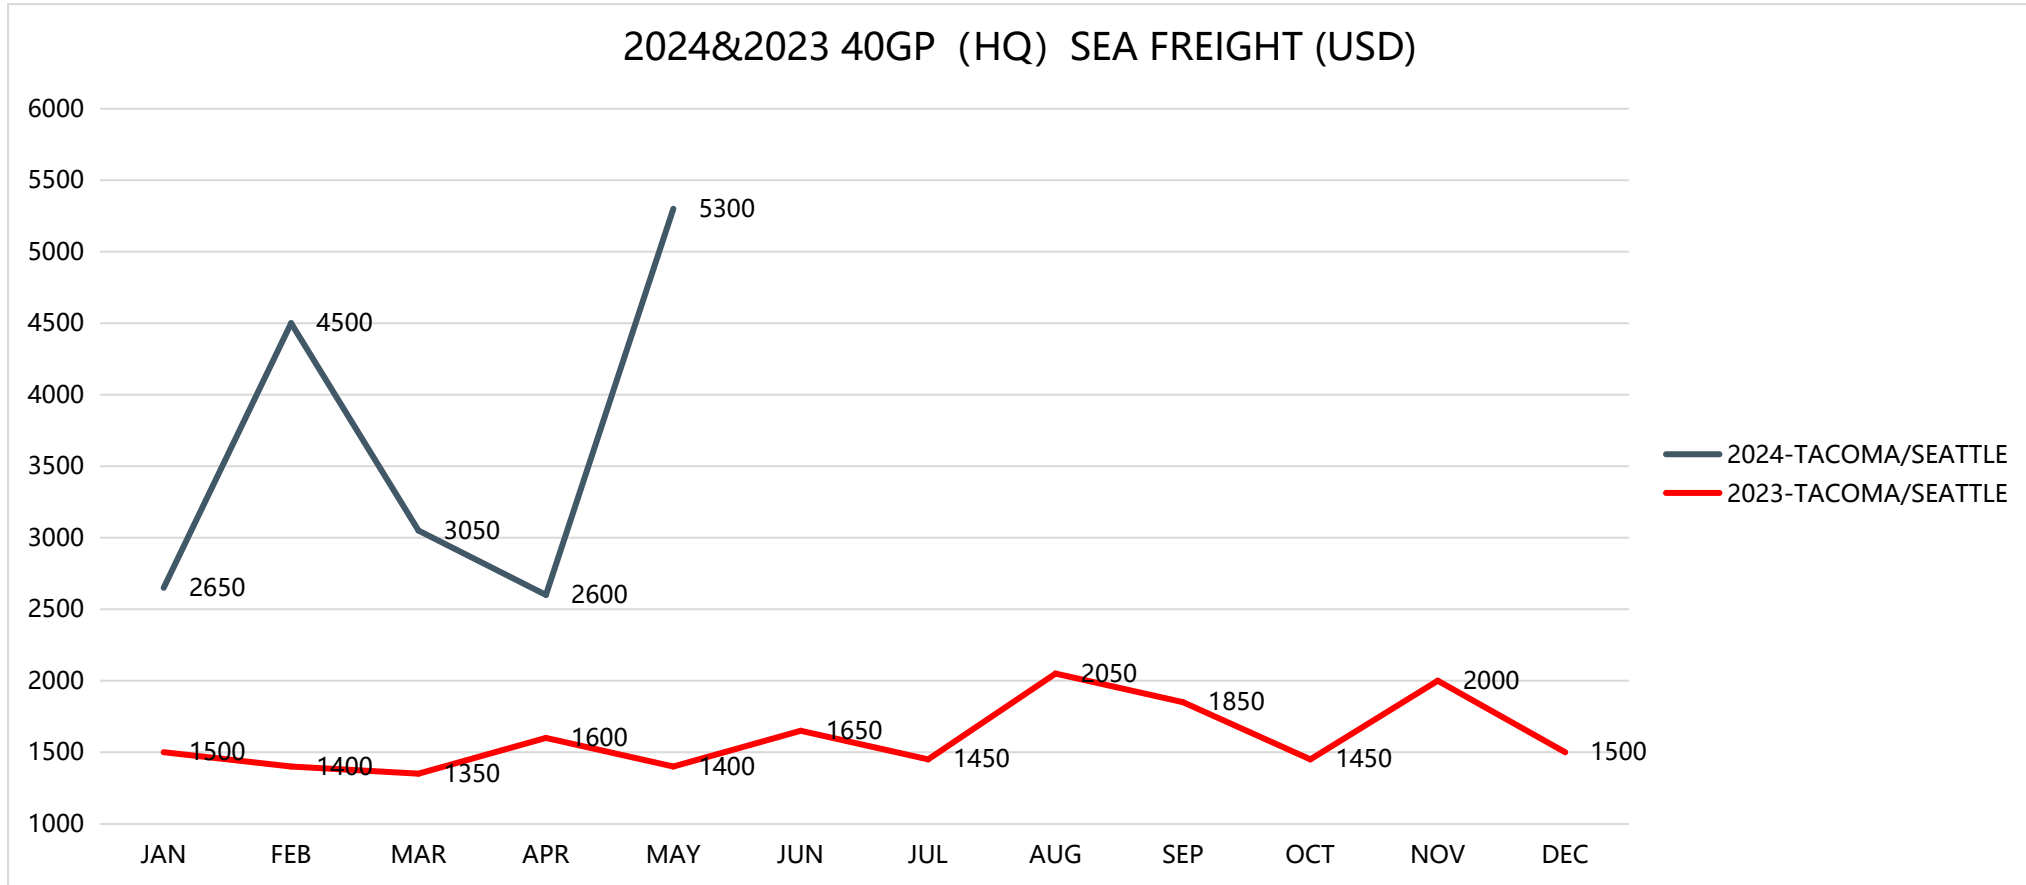

Transportation Cost and Time Information

Shipping to HAMBURG/ ROTTERDAM/ ANTWERP

Shipping to FELIXSTOWE/ SOUTHAMPTON

Shipping to LOS ANGELES/ LONG BEACH/ OAKLAND

Shipping to TACOMA, WA/ SEATTLE, WA

Shipping to NEW YORK/ SAVANNAH

Shipping to CHARLESTON, SC/ NORFOLK, VA

Shipping to HOUSTON, TX/ MIAMI, FL

Shipping Time Information

Destination	Transit Time (Days)
2024-POLAND	35
2024-HAMBURG/ROTTERDAM/ANTWERP	35
2024-FELIXSTOWE/SOUTHAMPTON	35
2024-LOS ANGELES/LONG BEACH/OAKLAND	16
2024-TACOMA/SEATTLE	18
2024-NEW YORK/SAVANNAH	35
2024-CHARLESTON / NORFOLK	35
2024-HOUSTON /MIAMI	35

Train Transport Cost and Time Information

From	To	USD/40HQ	Time (Days)	Customs Clearance+Dispatch (Days)
Shenzhen	Malaszewicze	8000	13	3
	Duisburg/Hamburger	8300	15-18	3
	Budapest	9000	20-23	3
	Madrid	/	28	3
	Moscow	7000	17	3
	London	/	25	3
	Milan	10000	25	3
Ningbo	Malaszewicze	8850	13-15	3
	Duisburg/Hamburger	9350	22-27	3
	Budapest	9600	16	3
Xi'an	Malaszewicze	7400	13-15	3
	Duisburg/Hamburger	8850	22-26	3
	Budapest	8850	16	3