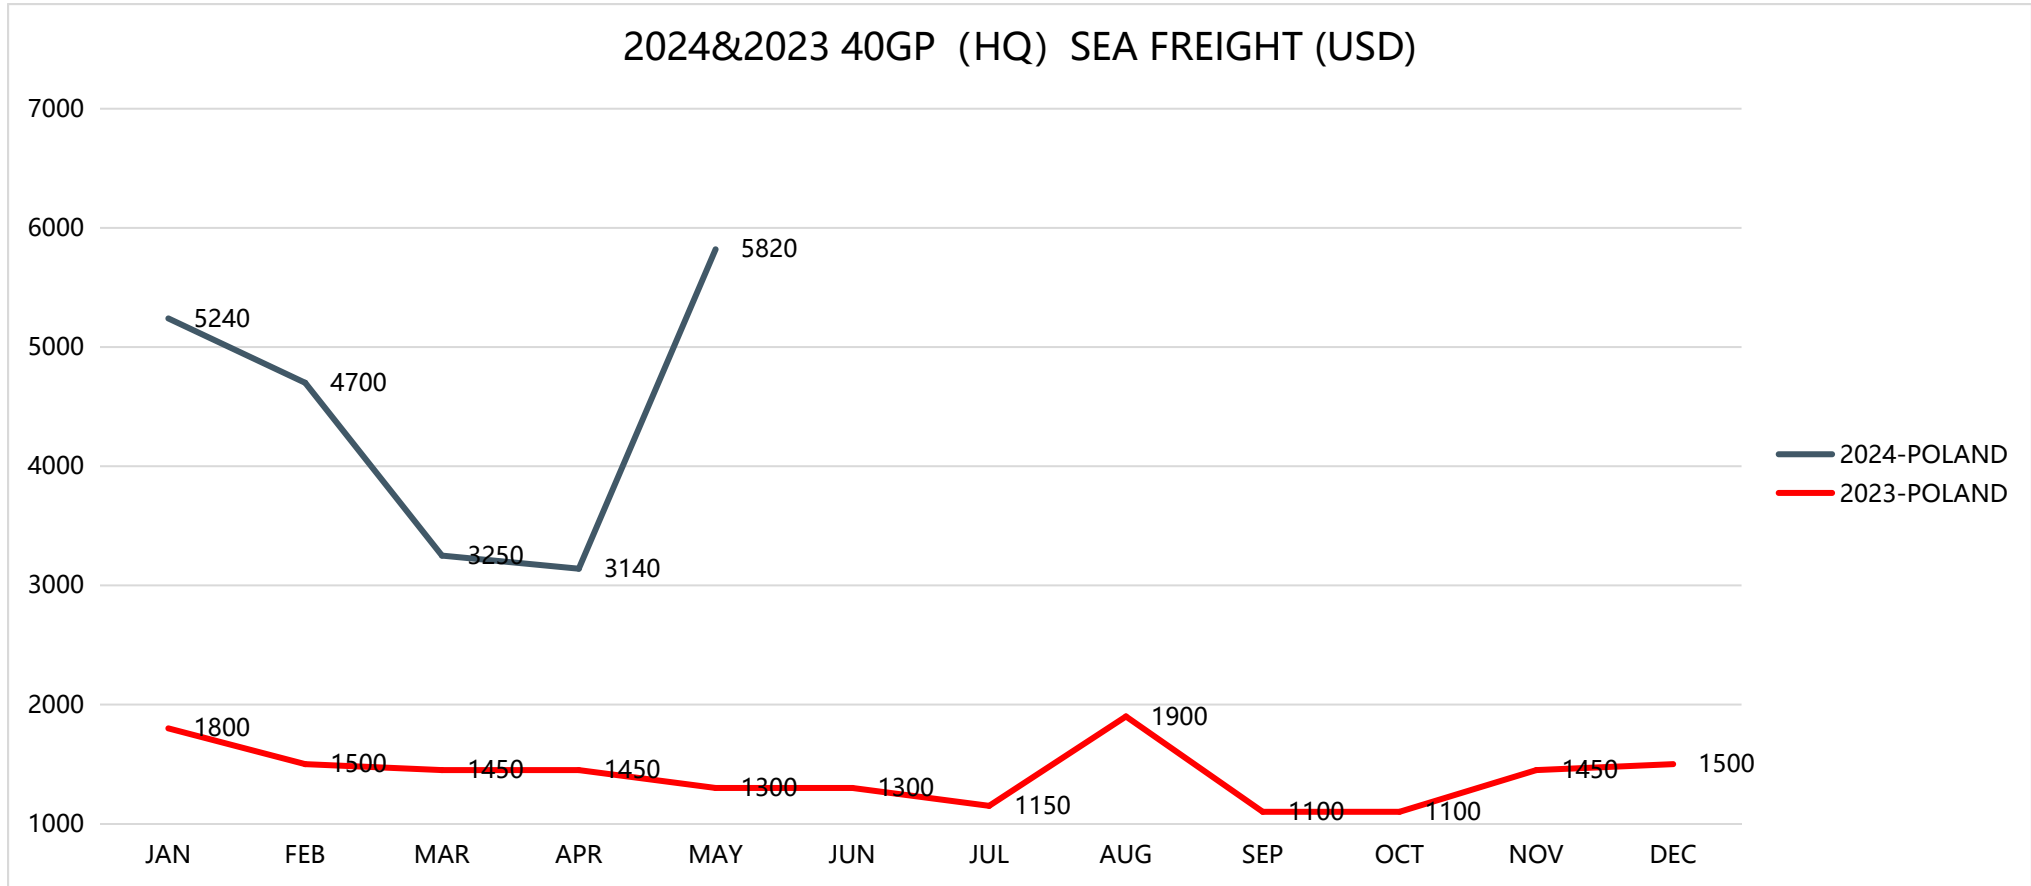

Transportation Cost and Time Information

Shipping to HAMBURG/ ROTTERDAM/ ANTWERP

Shipping to FELIXSTOWE/ SOUTHAMPTON

Shipping to LOS ANGELES/ LONG BEACH/ OAKLAND

Shipping to TACOMA, WA/ SEATTLE, WA

Shipping to NEW YORK/ SAVANNAH

Shipping to CHARLESTON, SC/ NORFOLK, VA

Shipping to HOUSTON, TX/ MIAMI, FL

Shipping Time Information

Destination	Transit Time (Days)
2024-POLAND	35
2024-HAMBURG/ROTTERDAM/ANTWERP	35
2024-FELIXSTOWE/SOUTHAMPTON	35
2024-LOS ANGELES/LONG BEACH/OAKLAND	16
2024-TACOMA/SEATTLE	18
2024-NEW YORK/SAVANNAH	35
2024-CHARLESTON / NORFOLK	35
2024-HOUSTON /MIAMI	35