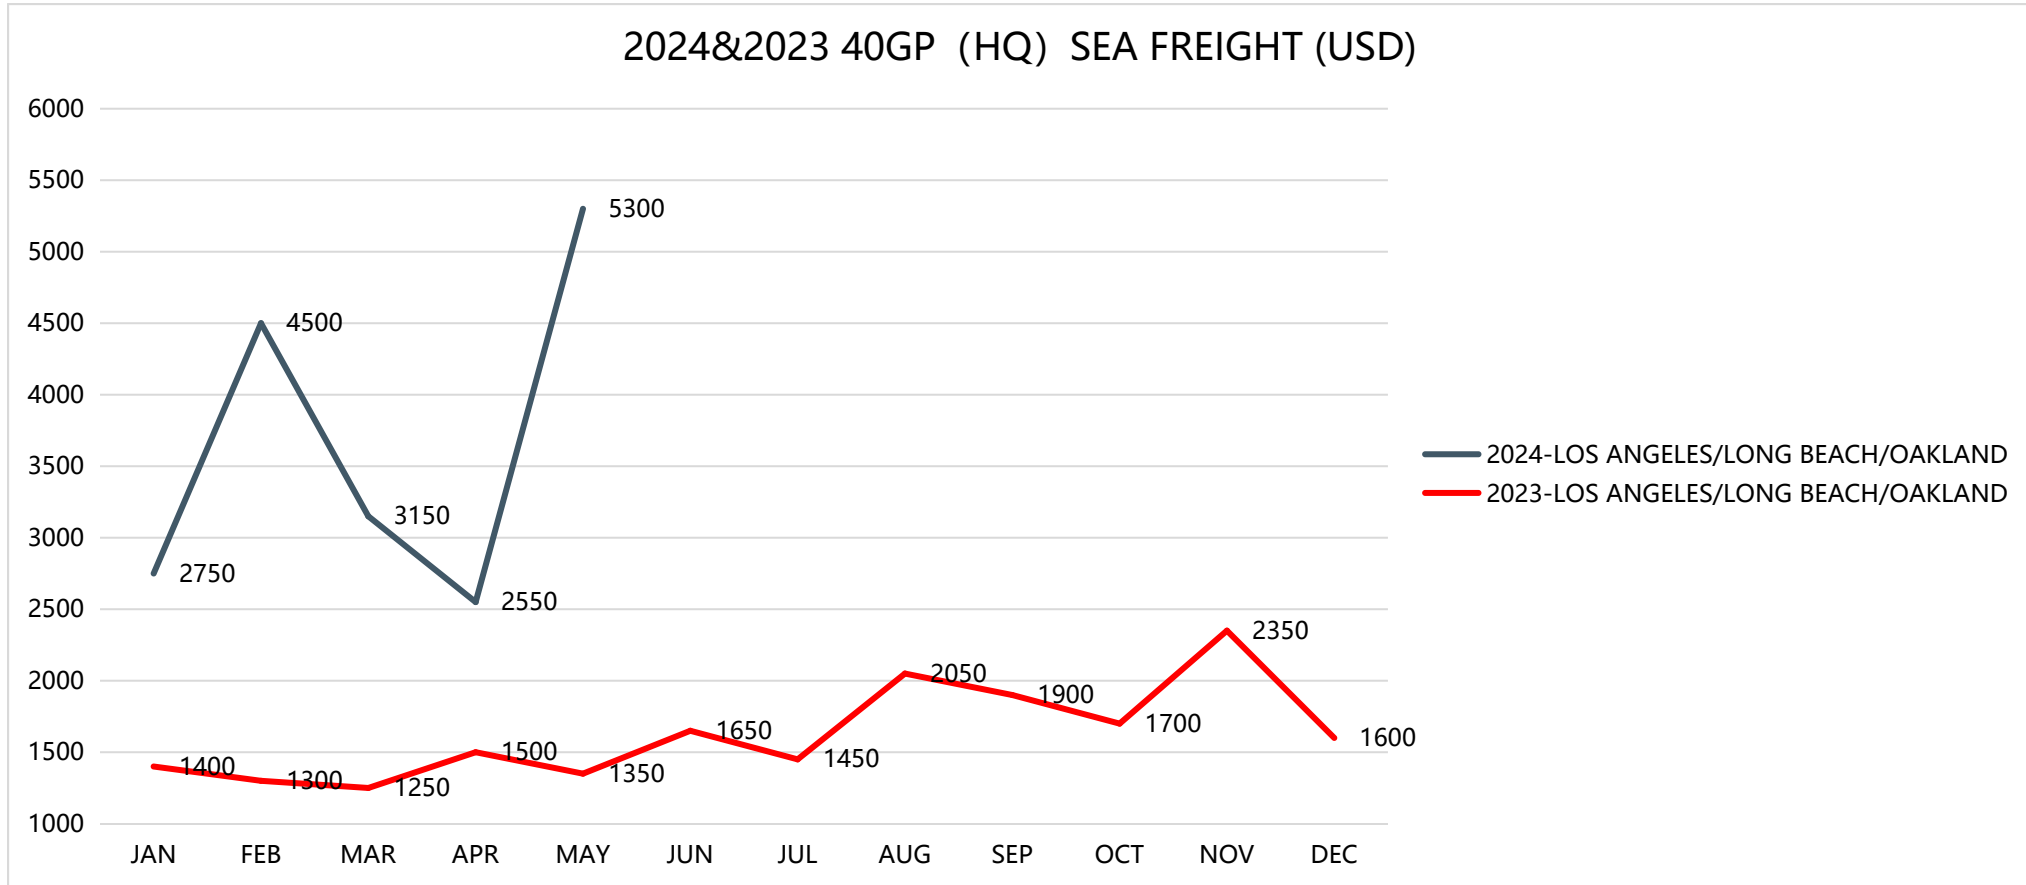

Transportation Cost and Time Information

Shipping to HAMBURG/ ROTTERDAM/ ANTWERP

Shipping to FELIXSTOWE/ SOUTHAMPTON

Shipping to LOS ANGELES/ LONG BEACH/ OAKLAND

Shipping to TACOMA, WA/ SEATTLE, WA

Shipping to NEW YORK/ SAVANNAH

Shipping to CHARLESTON, SC/ NORFOLK, VA

Shipping to HOUSTON, TX/ MIAMI, FL

Shipping Time Information

Destination	Transit Time (Days)
2024-POLAND	35
2024-HAMBURG/ROTTERDAM/ANTWERP	35
2024-FELIXSTOWE/SOUTHAMPTON	35
2024-LOS ANGELES/LONG BEACH/OAKLAND	16
2024-TACOMA/SEATTLE	18
2024-NEW YORK/SAVANNAH	35
2024-CHARLESTON / NORFOLK	35
2024-HOUSTON /MIAMI	35

Train Transport Cost and Time Information

From	To	USD/40HQ	Time (Days)	Customs Clearance+Dispatch (Days)
Shenzhen	Malaszewicze	8000	13	3
	Duisburg/Hamburger	8300	15-18	3
	Budapest	9000	20-23	3
	Madrid	/	28	3
	Moscow	7000	17	3
	London	/	25	3
	Milan	10000	25	3
Ningbo	Malaszewicze	8850	13-15	3
	Duisburg/Hamburger	9350	22-27	3
	Budapest	9600	16	3
Xi'an	Malaszewicze	7400	13-15	3
	Duisburg/Hamburger	8850	22-26	3
	Budapest	8850	16	3