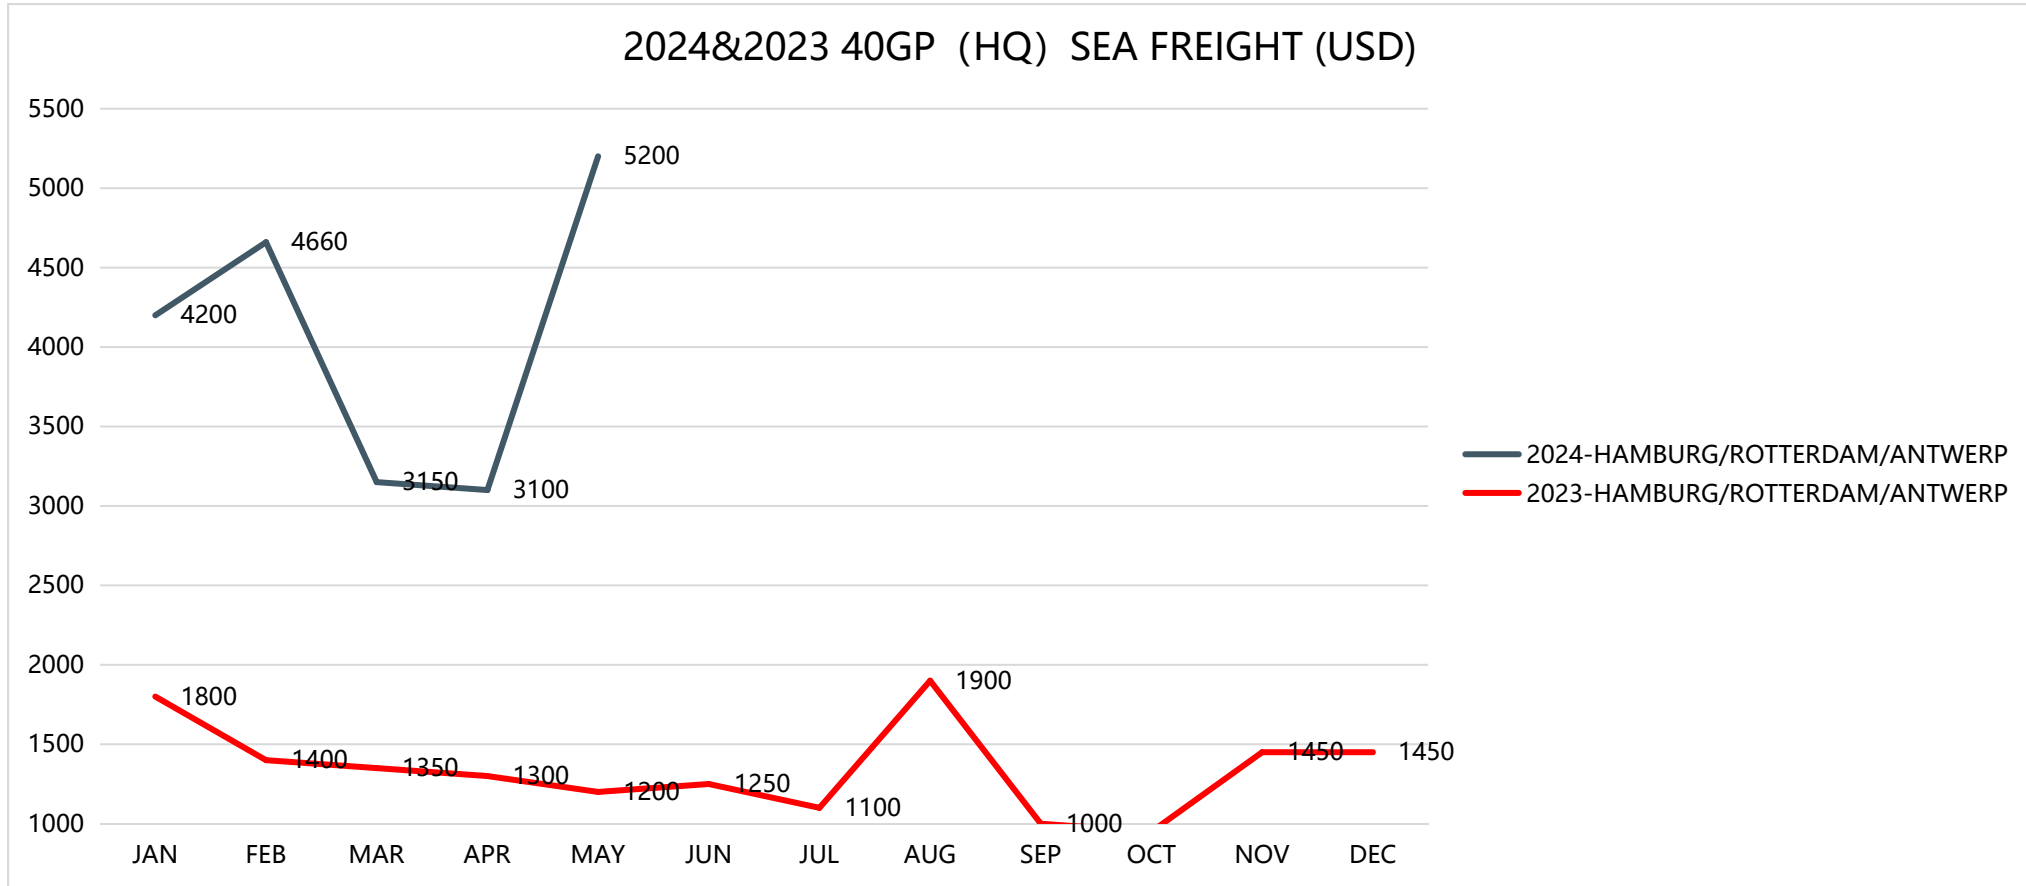

Transportation Cost and Time Information

Shipping to HAMBURG/ ROTTERDAM/ ANTWERP

Shipping to FELIXSTOWE/ SOUTHAMPTON

Shipping to LOS ANGELES/ LONG BEACH/ OAKLAND

Shipping to TACOMA, WA/ SEATTLE, WA

Shipping to NEW YORK/ SAVANNAH

Shipping to CHARLESTON, SC/ NORFOLK, VA

Shipping to HOUSTON, TX/ MIAMI, FL

Shipping Time Information

Destination	Transit Time (Days)
2024-POLAND	35
2024-HAMBURG/ROTTERDAM/ANTWERP	35
2024-FELIXSTOWE/SOUTHAMPTON	35
2024-LOS ANGELES/LONG BEACH/OAKLAND	16
2024-TACOMA/SEATTLE	18
2024-NEW YORK/SAVANNAH	35
2024-CHARLESTON / NORFOLK	35
2024-HOUSTON /MIAMI	35