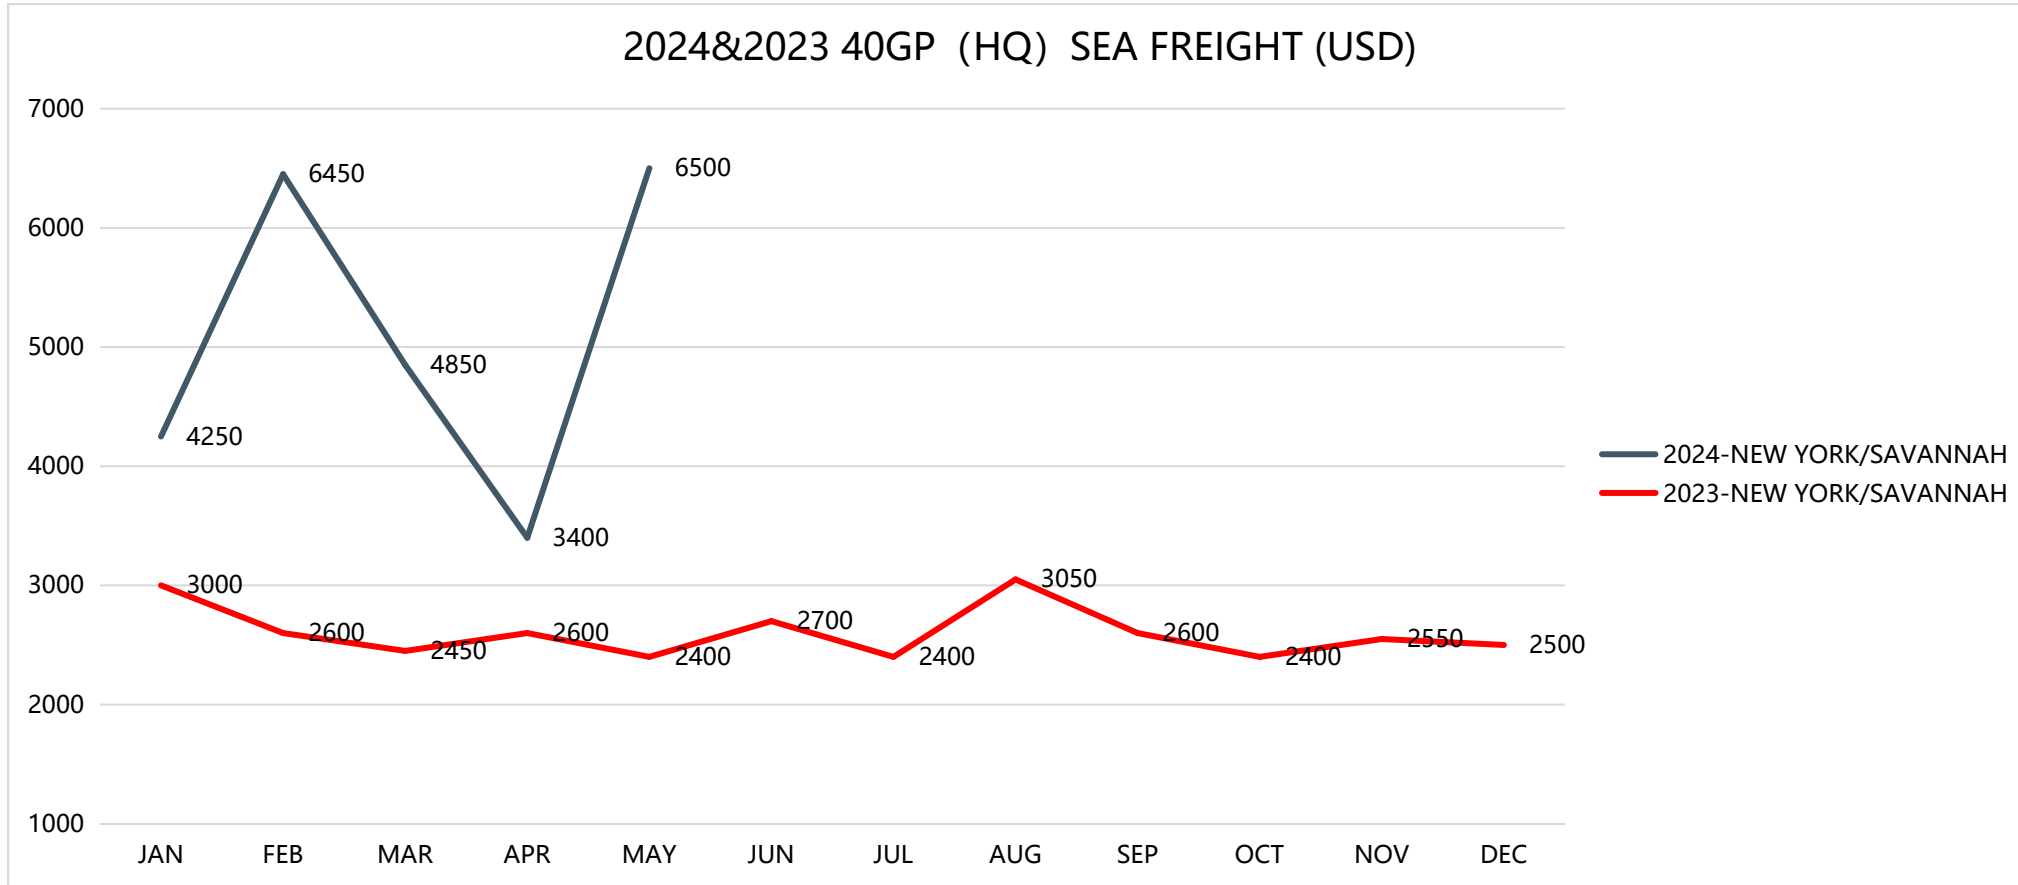

Transportation Cost and Time Information

Shipping to HAMBURG/ ROTTERDAM/ ANTWERP

Shipping to FELIXSTOWE/ SOUTHAMPTON

Shipping to LOS ANGELES/ LONG BEACH/ OAKLAND

Shipping to TACOMA, WA/ SEATTLE, WA

Shipping to NEW YORK/ SAVANNAH

Shipping to CHARLESTON, SC/ NORFOLK, VA

Shipping to HOUSTON, TX/ MIAMI, FL

Shipping Time Information

Destination	Transit Time (Days)
2024-POLAND	35
2024-HAMBURG/ROTTERDAM/ANTWERP	35
2024-FELIXSTOWE/SOUTHAMPTON	35
2024-LOS ANGELES/LONG BEACH/OAKLAND	16
2024-TACOMA/SEATTLE	18
2024-NEW YORK/SAVANNAH	35
2024-CHARLESTON / NORFOLK	35
2024-HOUSTON /MIAMI	35