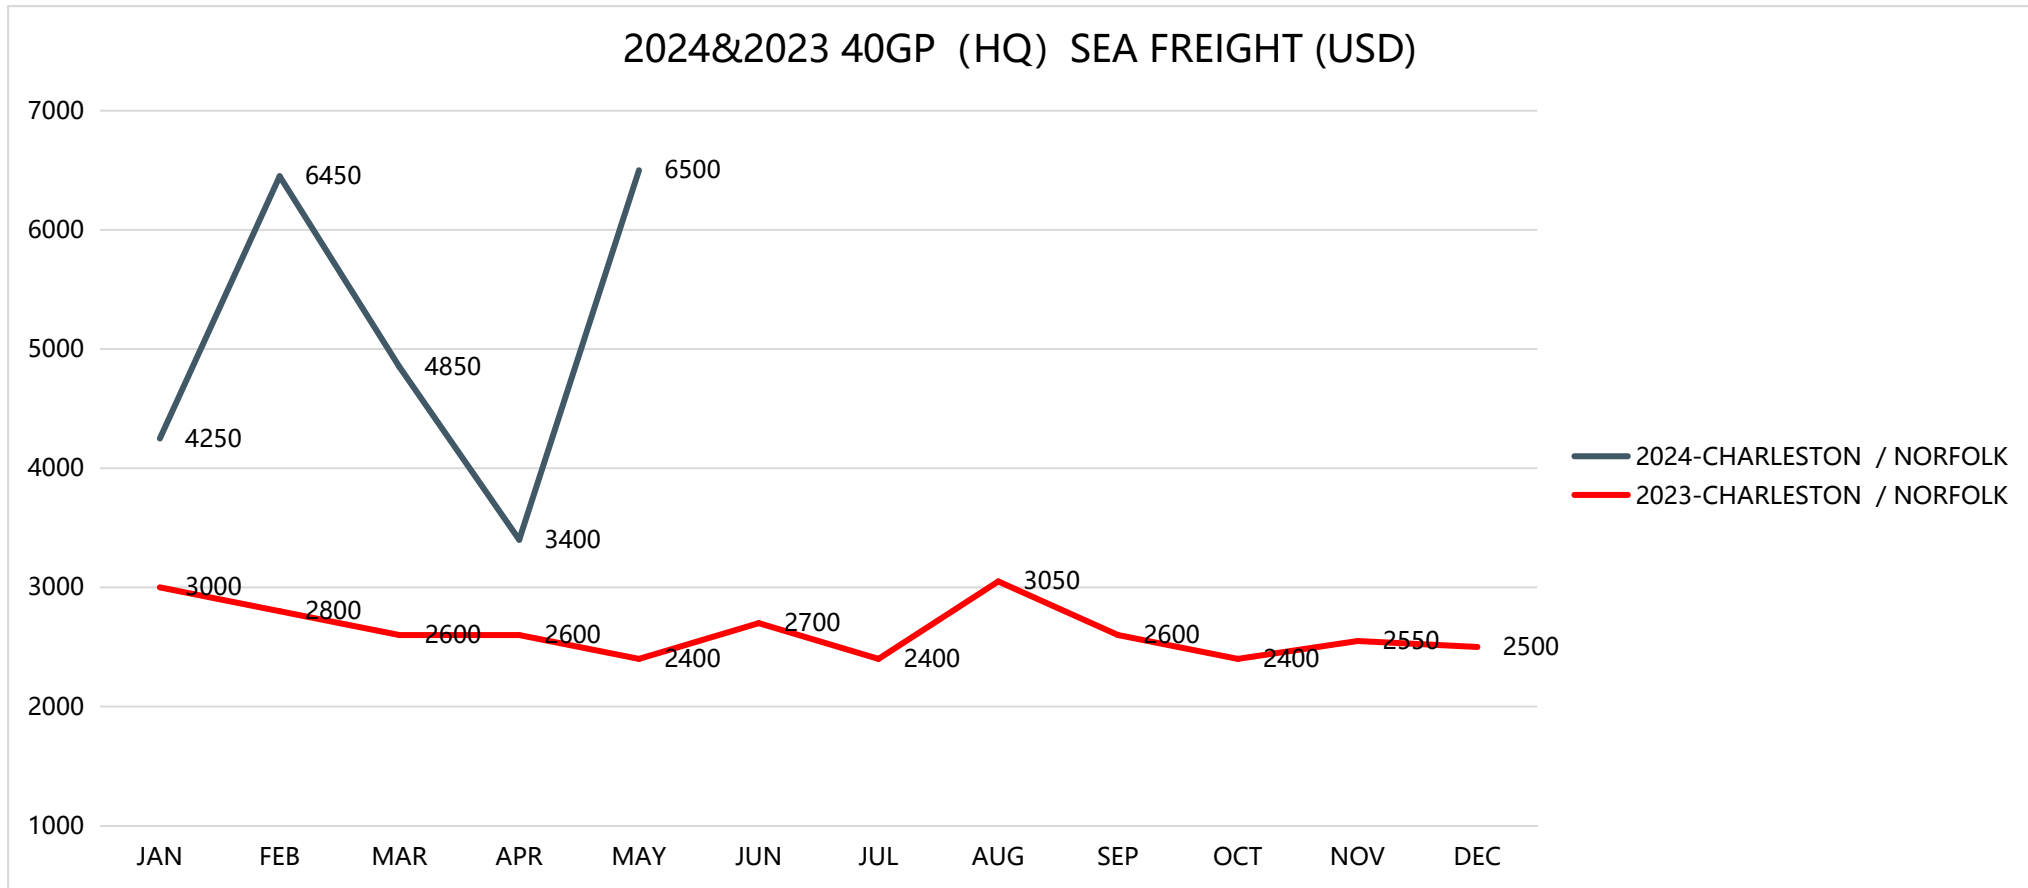

Transportation Cost and Time Information

Shipping to HAMBURG/ ROTTERDAM/ ANTWERP

Shipping to FELIXSTOWE/ SOUTHAMPTON

Shipping to LOS ANGELES/ LONG BEACH/ OAKLAND

Shipping to TACOMA, WA/ SEATTLE, WA

Shipping to NEW YORK/ SAVANNAH

Shipping to CHARLESTON, SC/ NORFOLK, VA

Shipping to HOUSTON, TX/ MIAMI, FL

Shipping Time Information

Destination	Transit Time (Days)
2024-POLAND	35
2024-HAMBURG/ROTTERDAM/ANTWERP	35
2024-FELIXSTOWE/SOUTHAMPTON	35
2024-LOS ANGELES/LONG BEACH/OAKLAND	16
2024-TACOMA/SEATTLE	18
2024-NEW YORK/SAVANNAH	35
2024-CHARLESTON / NORFOLK	35
2024-HOUSTON /MIAMI	35