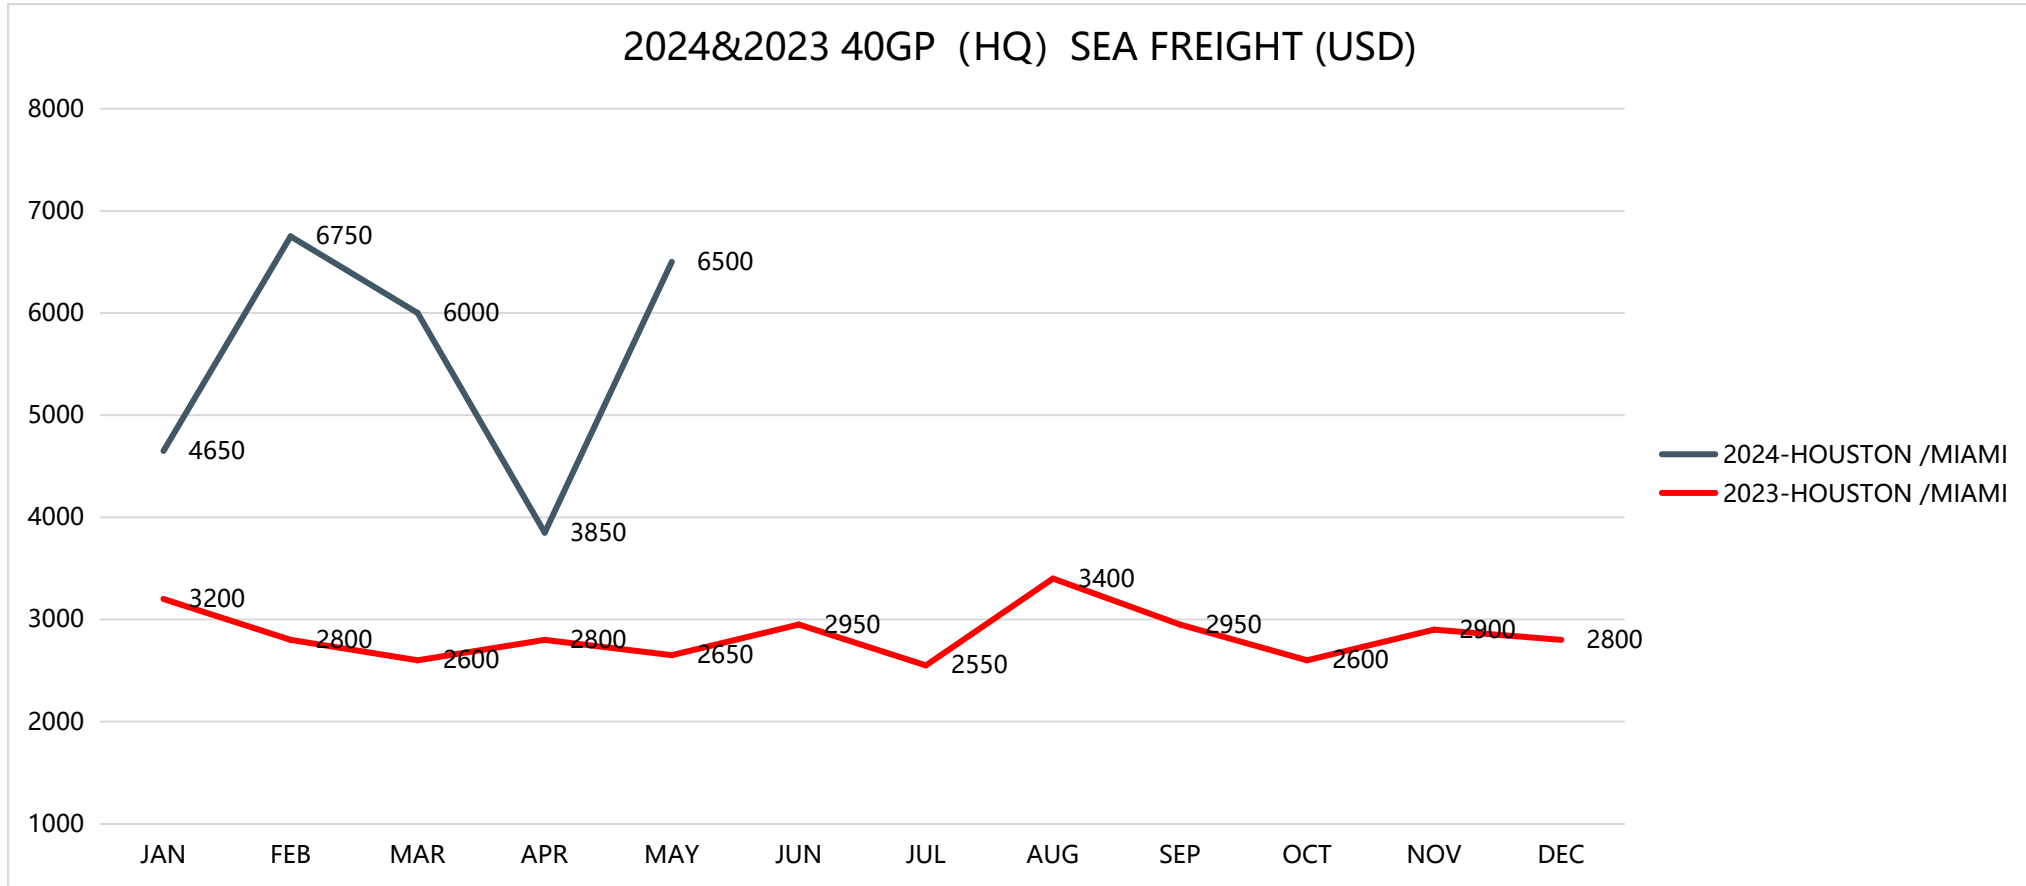

Transportation Cost and Time Information

Shipping to HAMBURG/ ROTTERDAM/ ANTWERP

Shipping to FELIXSTOWE/ SOUTHAMPTON

Shipping to LOS ANGELES/ LONG BEACH/ OAKLAND

Shipping to TACOMA, WA/ SEATTLE, WA

Shipping to NEW YORK/ SAVANNAH

Shipping to CHARLESTON, SC/ NORFOLK, VA

Shipping to HOUSTON, TX/ MIAMI, FL

Shipping Time Information

Destination	Transit Time (Days)
2024-POLAND	35
2024-HAMBURG/ROTTERDAM/ANTWERP	35
2024-FELIXSTOWE/SOUTHAMPTON	35
2024-LOS ANGELES/LONG BEACH/OAKLAND	16
2024-TACOMA/SEATTLE	18
2024-NEW YORK/SAVANNAH	35
2024-CHARLESTON / NORFOLK	35
2024-HOUSTON /MIAMI	35