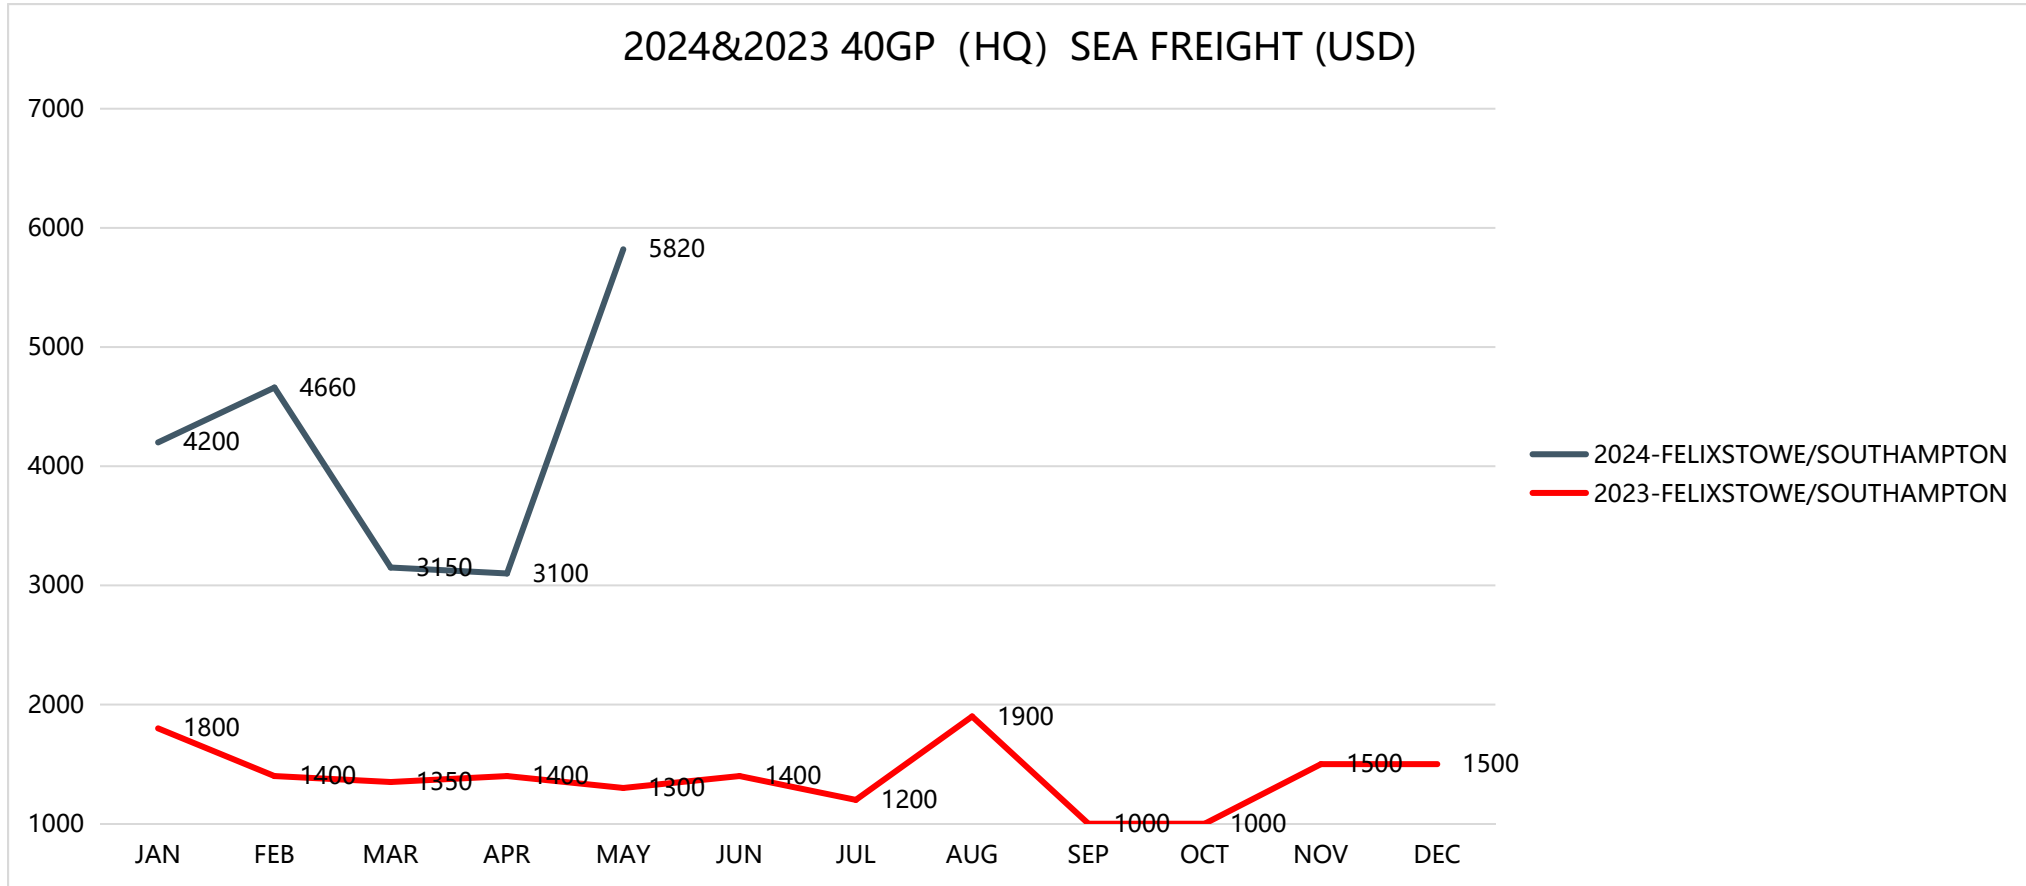

Transportation Cost and Time Information

Shipping to HAMBURG/ ROTTERDAM/ ANTWERP

Shipping to FELIXSTOWE/ SOUTHAMPTON

Shipping to LOS ANGELES/ LONG BEACH/ OAKLAND

Shipping to TACOMA, WA/ SEATTLE, WA

Shipping to NEW YORK/ SAVANNAH

Shipping to CHARLESTON, SC/ NORFOLK, VA

Shipping to HOUSTON, TX/ MIAMI, FL

Shipping Time Information

Destination	Transit Time (Days)
2024-POLAND	35
2024-HAMBURG/ROTTERDAM/ANTWERP	35
2024-FELIXSTOWE/SOUTHAMPTON	35
2024-LOS ANGELES/LONG BEACH/OAKLAND	16
2024-TACOMA/SEATTLE	18
2024-NEW YORK/SAVANNAH	35
2024-CHARLESTON / NORFOLK	35
2024-HOUSTON /MIAMI	35

Train Transport Cost and Time Information

From	To	USD/40HQ	Time (Days)	Customs Clearance+Dispatch (Days)
Shenzhen	Malaszewicze	8000	13	3
	Duisburg/Hamburger	8300	15-18	3
	Budapest	9000	20-23	3
	Madrid	/	28	3
	Moscow	7000	17	3
	London	/	25	3
	Milan	10000	25	3
Ningbo	Malaszewicze	8850	13-15	3
	Duisburg/Hamburger	9350	22-27	3
	Budapest	9600	16	3
Xi'an	Malaszewicze	7400	13-15	3
	Duisburg/Hamburger	8850	22-26	3
	Budapest	8850	16	3