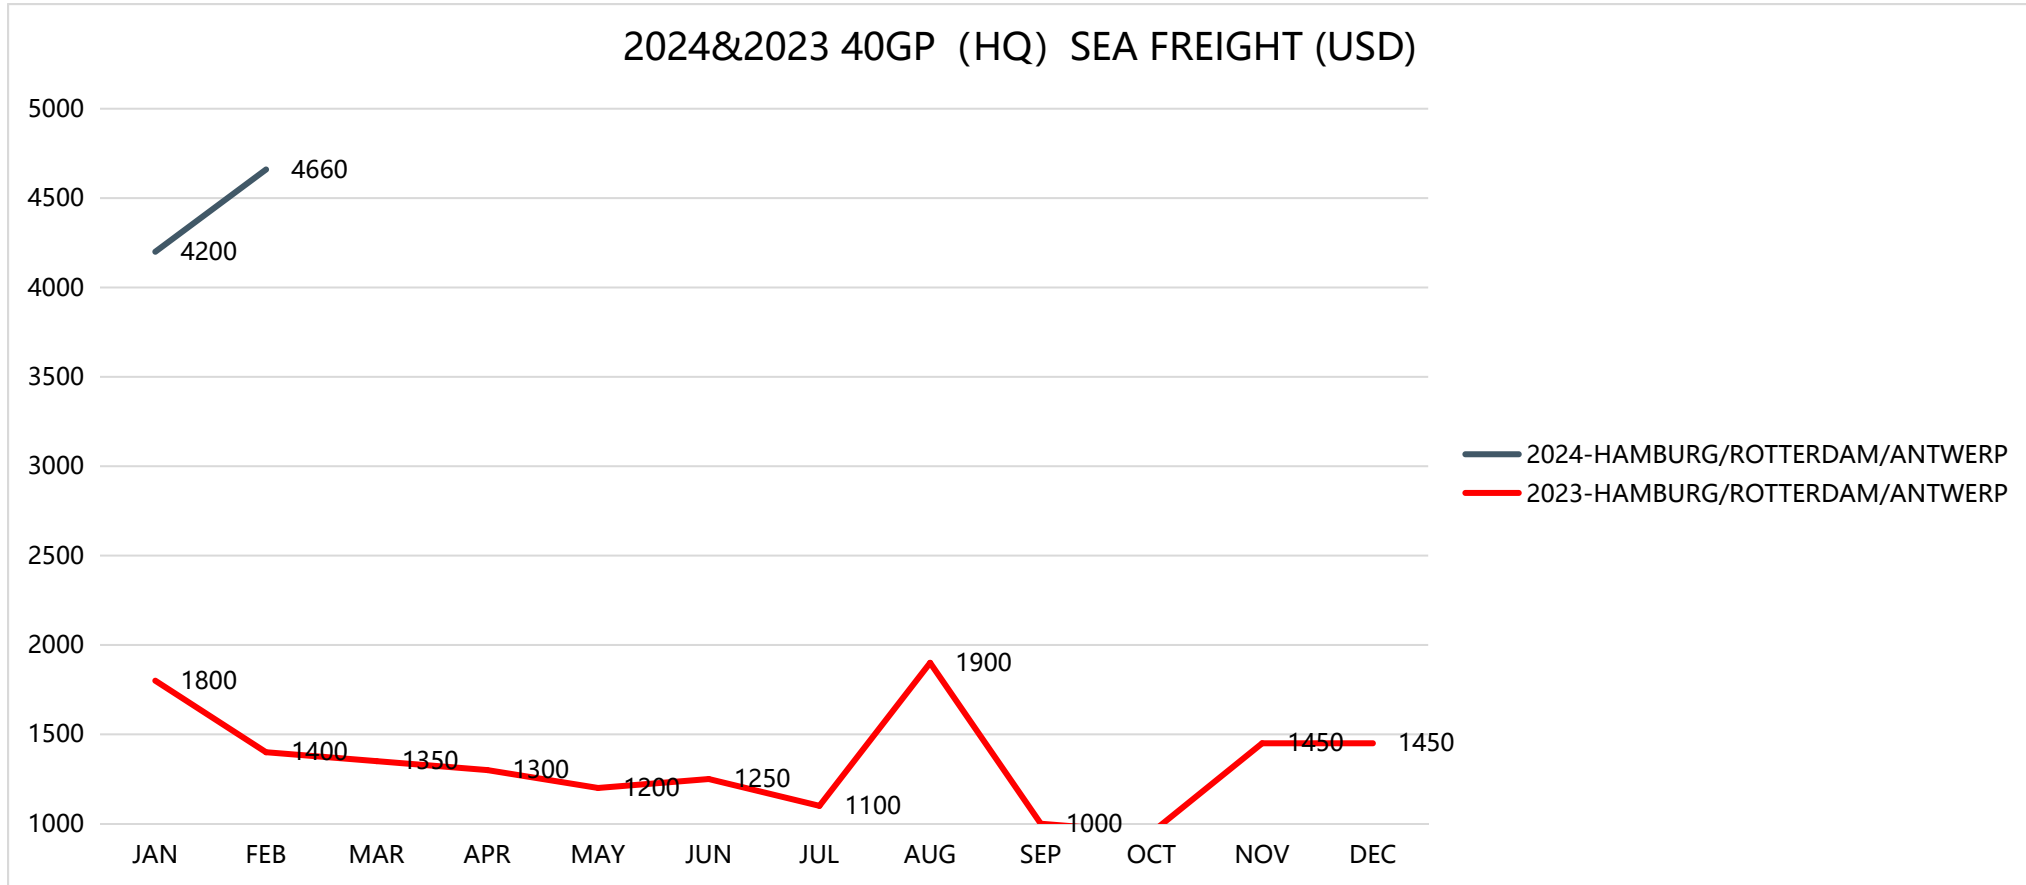

Transportation Cost and Time Information

Shipping to HAMBURG/ ROTTERDAM/ ANTWERP

Shipping to FELIXSTOWE/ SOUTHAMPTON

Shipping to LOS ANGELES/ LONG BEACH/ OAKLAND

Shipping to TACOMA, WA/ SEATTLE, WA

Shipping to NEW YORK/ SAVANNAH

Shipping to CHARLESTON, SC/ NORFOLK, VA

Shipping to HOUSTON, TX/ MIAMI, FL

Shipping Time Information

Destination	Transit Time (Days)
2024-POLAND	35
2024-HAMBURG/ROTTERDAM/ANTWERP	35
2024-FELIXSTOWE/SOUTHAMPTON	35
2024-LOS ANGELES/LONG BEACH/OAKLAND	16
2024-TACOMA/SEATTLE	18
2024-NEW YORK/SAVANNAH	35
2024-CHARLESTON / NORFOLK	35
2024-HOUSTON /MIAMI	35

Train Transport Cost and Time Information

From	To	USD/40HQ	Time (Days)	Customs Clearance+Dispatch (Days)
Shenzhen	Malaszewicze	6700	13	3
	Duisburg/Hamburger	7000	15-18	3
	Budapest	8350	20-23	3
	Madrid	9300	28	3
	Moscow	5800	17	3
	London	10000	25	3
	Milan	9050	25	3
Ningbo	Malaszewicze	7000	13-15	3
	Duisburg/Hamburger	7500	22-27	3
	Budapest	7500	16	3
Xi'an	Malaszewicze	6200	13-15	3
	Duisburg/Hamburger	7500	22-26	3
	Budapest	7600	16	3