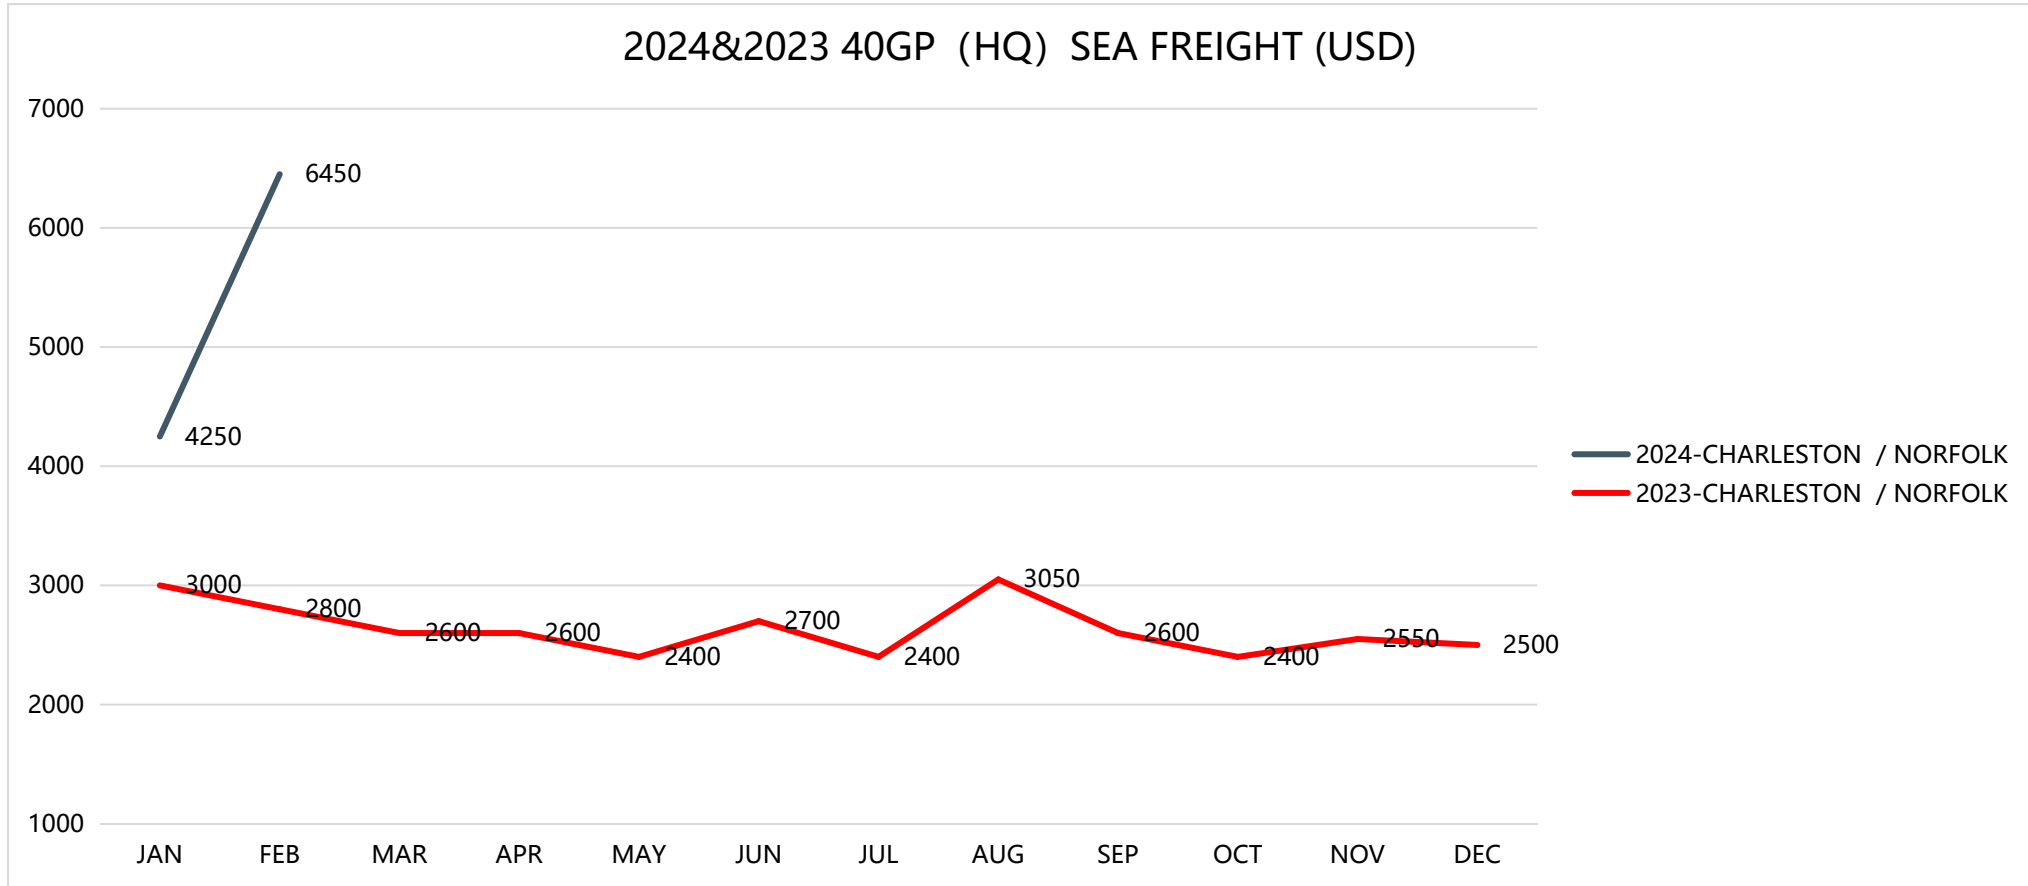

Transportation Cost and Time Information

Shipping to HAMBURG/ ROTTERDAM/ ANTWERP

Shipping to FELIXSTOWE/ SOUTHAMPTON

Shipping to LOS ANGELES/ LONG BEACH/ OAKLAND

Shipping to TACOMA, WA/ SEATTLE, WA

Shipping to NEW YORK/ SAVANNAH

Shipping to CHARLESTON, SC/ NORFOLK, VA

Shipping to HOUSTON, TX/ MIAMI, FL

Shipping Time Information

Destination	Transit Time (Days)
2024-POLAND	35
2024-HAMBURG/ROTTERDAM/ANTWERP	35
2024-FELIXSTOWE/SOUTHAMPTON	35
2024-LOS ANGELES/LONG BEACH/OAKLAND	16
2024-TACOMA/SEATTLE	18
2024-NEW YORK/SAVANNAH	35
2024-CHARLESTON / NORFOLK	35
2024-HOUSTON /MIAMI	35