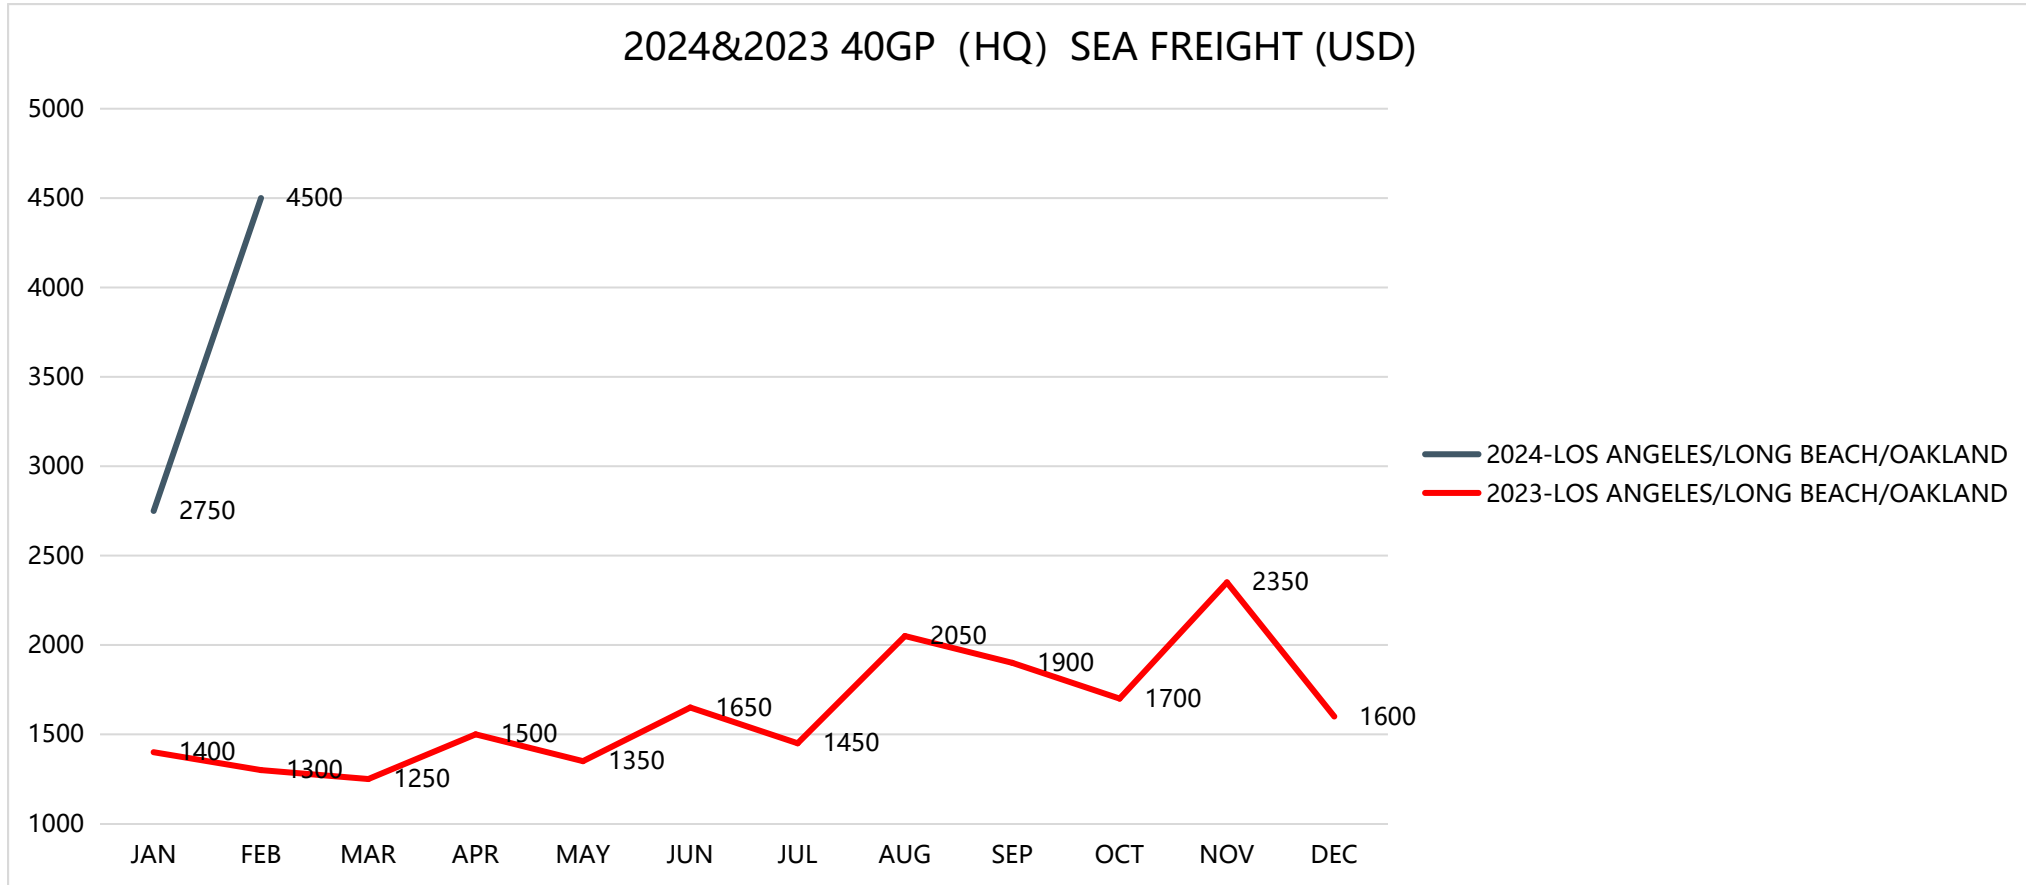

Transportation Cost and Time Information

Shipping to HAMBURG/ ROTTERDAM/ ANTWERP

Shipping to FELIXSTOWE/ SOUTHAMPTON

Shipping to LOS ANGELES/ LONG BEACH/ OAKLAND

Shipping to TACOMA, WA/ SEATTLE, WA

Shipping to NEW YORK/ SAVANNAH

Shipping to CHARLESTON, SC/ NORFOLK, VA

Shipping to HOUSTON, TX/ MIAMI, FL

Shipping Time Information

Destination	Transit Time (Days)
2024-POLAND	35
2024-HAMBURG/ROTTERDAM/ANTWERP	35
2024-FELIXSTOWE/SOUTHAMPTON	35
2024-LOS ANGELES/LONG BEACH/OAKLAND	16
2024-TACOMA/SEATTLE	18
2024-NEW YORK/SAVANNAH	35
2024-CHARLESTON / NORFOLK	35
2024-HOUSTON /MIAMI	35

Train Transport Cost and Time Information

From	To	USD/40HQ	Time (Days)	Customs Clearance+Dispatch (Days)
Shenzhen	Malaszewicze	6700	13	3
	Duisburg/Hamburger	7000	15-18	3
	Budapest	8350	20-23	3
	Madrid	9300	28	3
	Moscow	5800	17	3
	London	10000	25	3
	Milan	9050	25	3
Ningbo	Malaszewicze	7000	13-15	3
	Duisburg/Hamburger	7500	22-27	3
	Budapest	7500	16	3
Xi'an	Malaszewicze	6200	13-15	3
	Duisburg/Hamburger	7500	22-26	3
	Budapest	7600	16	3