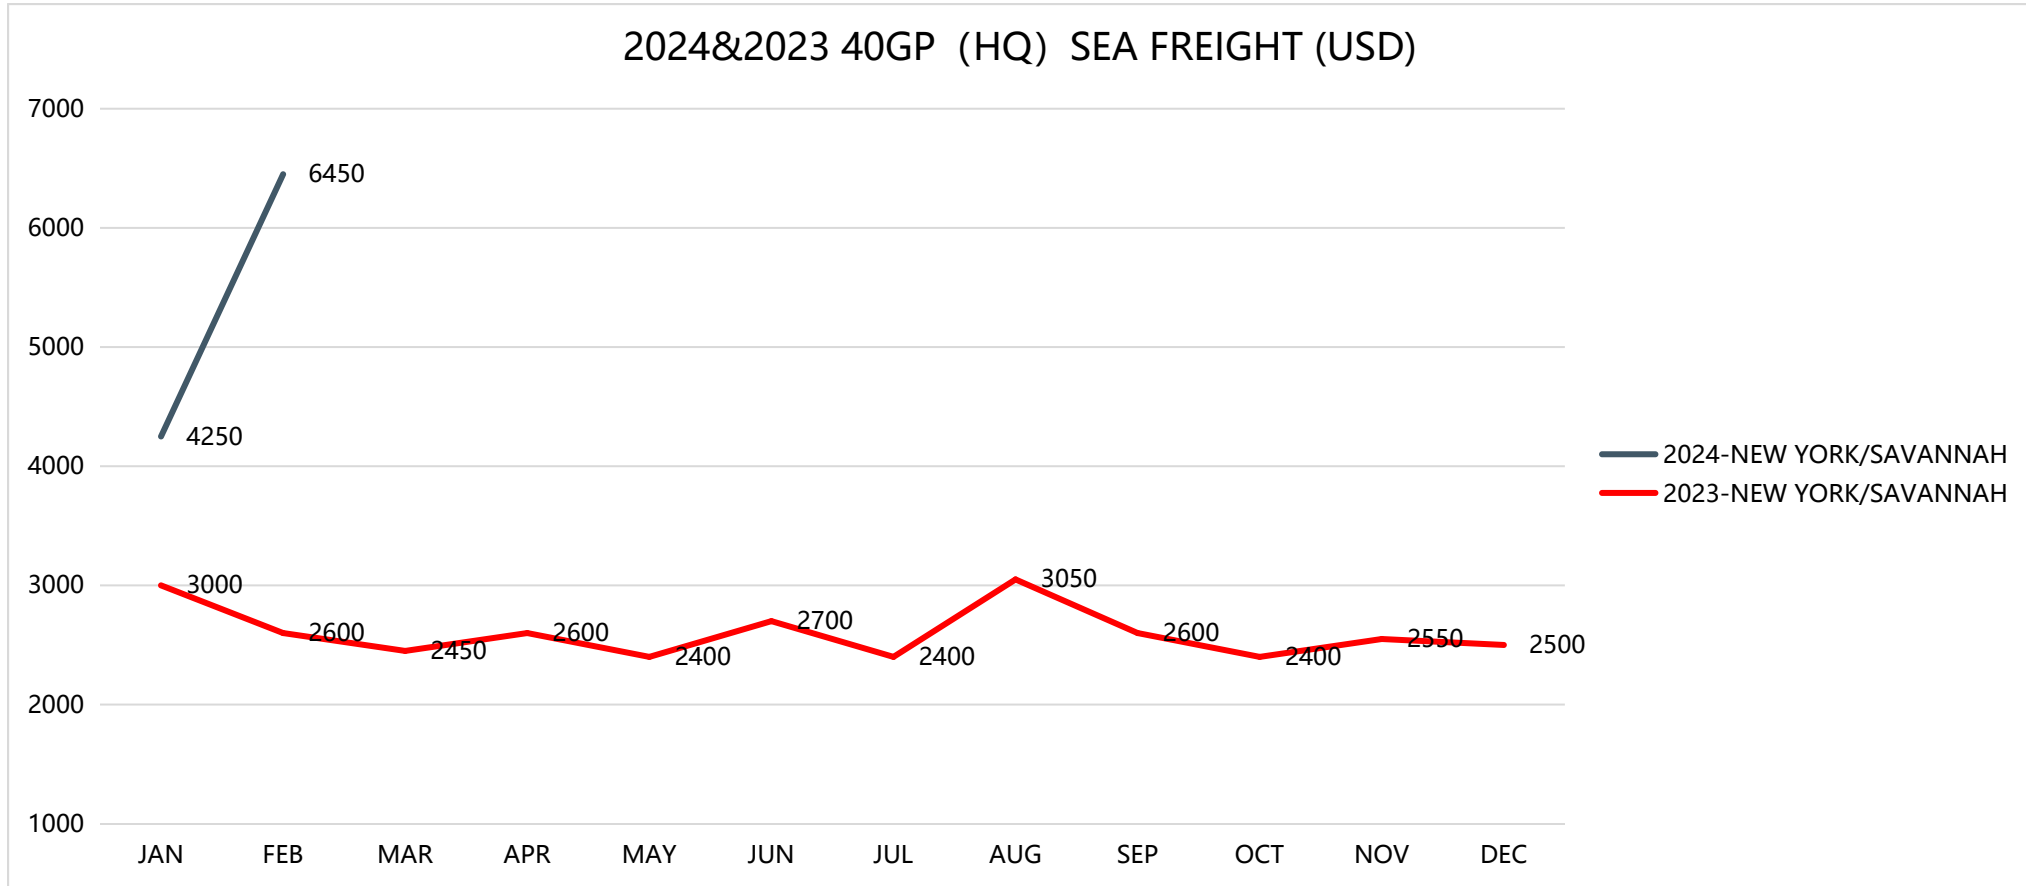

Transportation Cost and Time Information

Shipping to HAMBURG/ ROTTERDAM/ ANTWERP

Shipping to FELIXSTOWE/ SOUTHAMPTON

Shipping to LOS ANGELES/ LONG BEACH/ OAKLAND

Shipping to TACOMA, WA/ SEATTLE, WA

Shipping to NEW YORK/ SAVANNAH

Shipping to CHARLESTON, SC/ NORFOLK, VA

Shipping to HOUSTON, TX/ MIAMI, FL

Shipping Time Information

Destination	Transit Time (Days)
2024-POLAND	35
2024-HAMBURG/ROTTERDAM/ANTWERP	35
2024-FELIXSTOWE/SOUTHAMPTON	35
2024-LOS ANGELES/LONG BEACH/OAKLAND	16
2024-TACOMA/SEATTLE	18
2024-NEW YORK/SAVANNAH	35
2024-CHARLESTON / NORFOLK	35
2024-HOUSTON /MIAMI	35