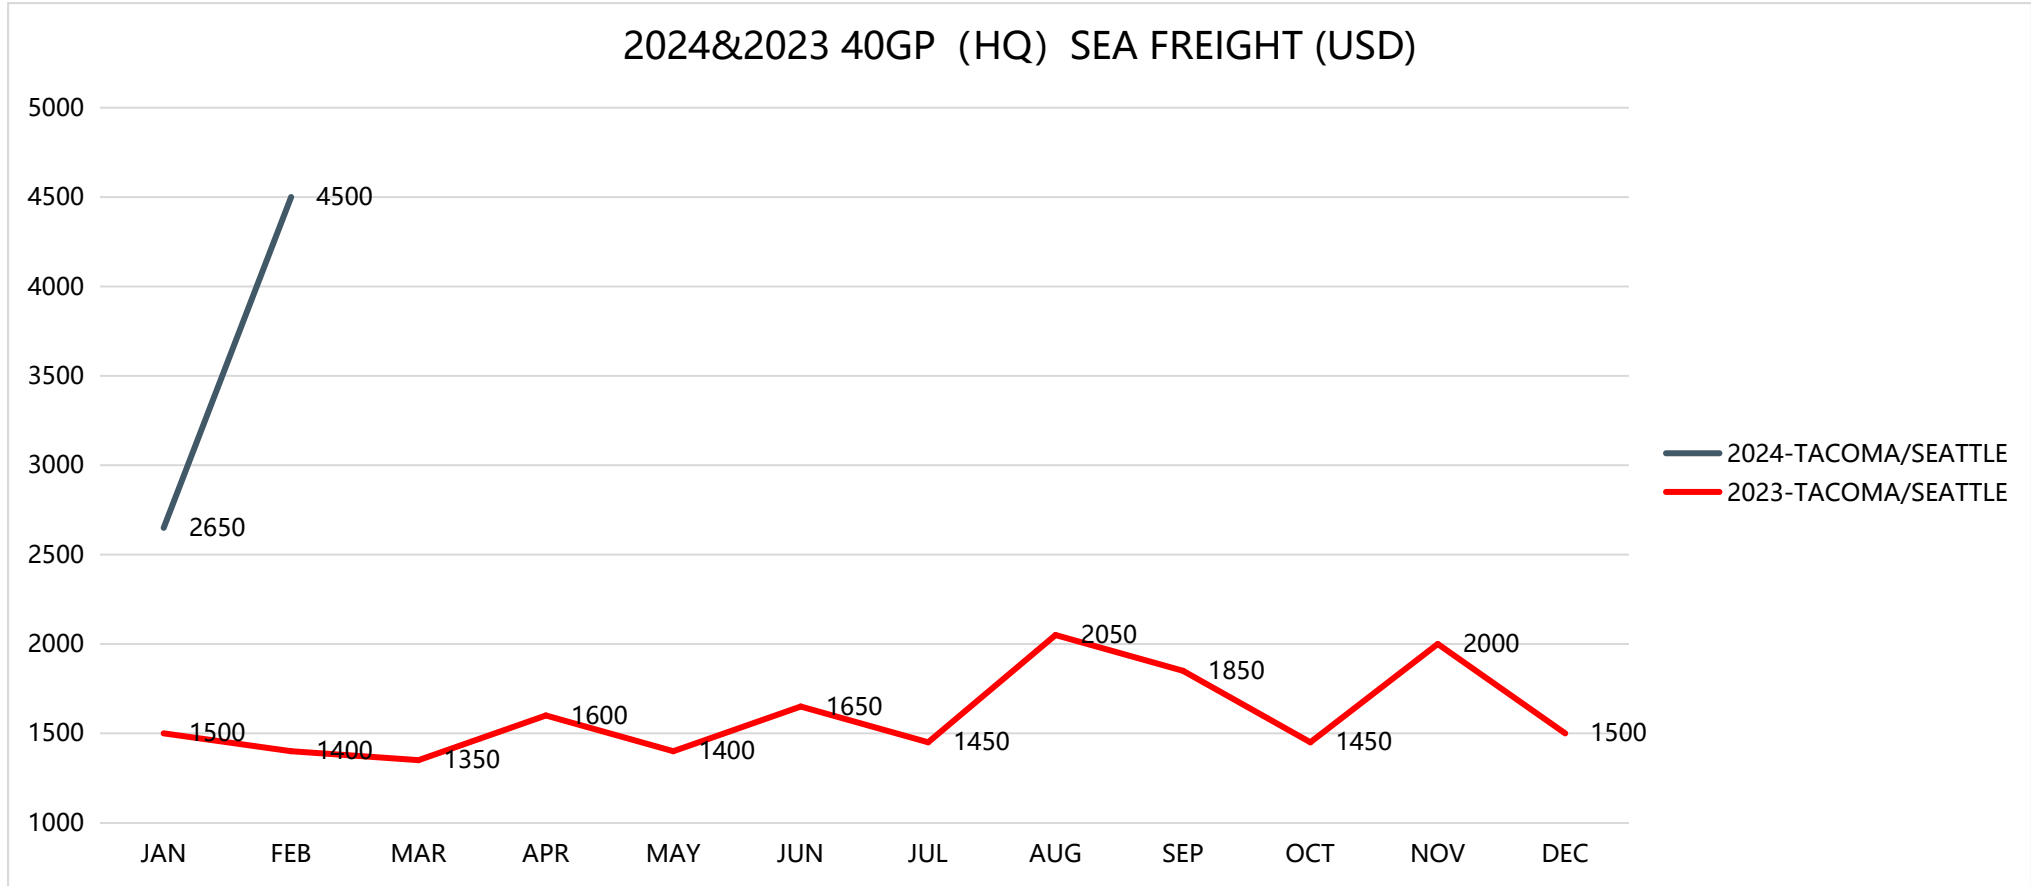

Transportation Cost and Time Information

Shipping to HAMBURG/ ROTTERDAM/ ANTWERP

Shipping to FELIXSTOWE/ SOUTHAMPTON

Shipping to LOS ANGELES/ LONG BEACH/ OAKLAND

Shipping to TACOMA, WA/ SEATTLE, WA

Shipping to NEW YORK/ SAVANNAH

Shipping to CHARLESTON, SC/ NORFOLK, VA

Shipping to HOUSTON, TX/ MIAMI, FL

Shipping Time Information

Destination	Transit Time (Days)
2024-POLAND	35
2024-HAMBURG/ROTTERDAM/ANTWERP	35
2024-FELIXSTOWE/SOUTHAMPTON	35
2024-LOS ANGELES/LONG BEACH/OAKLAND	16
2024-TACOMA/SEATTLE	18
2024-NEW YORK/SAVANNAH	35
2024-CHARLESTON / NORFOLK	35
2024-HOUSTON /MIAMI	35