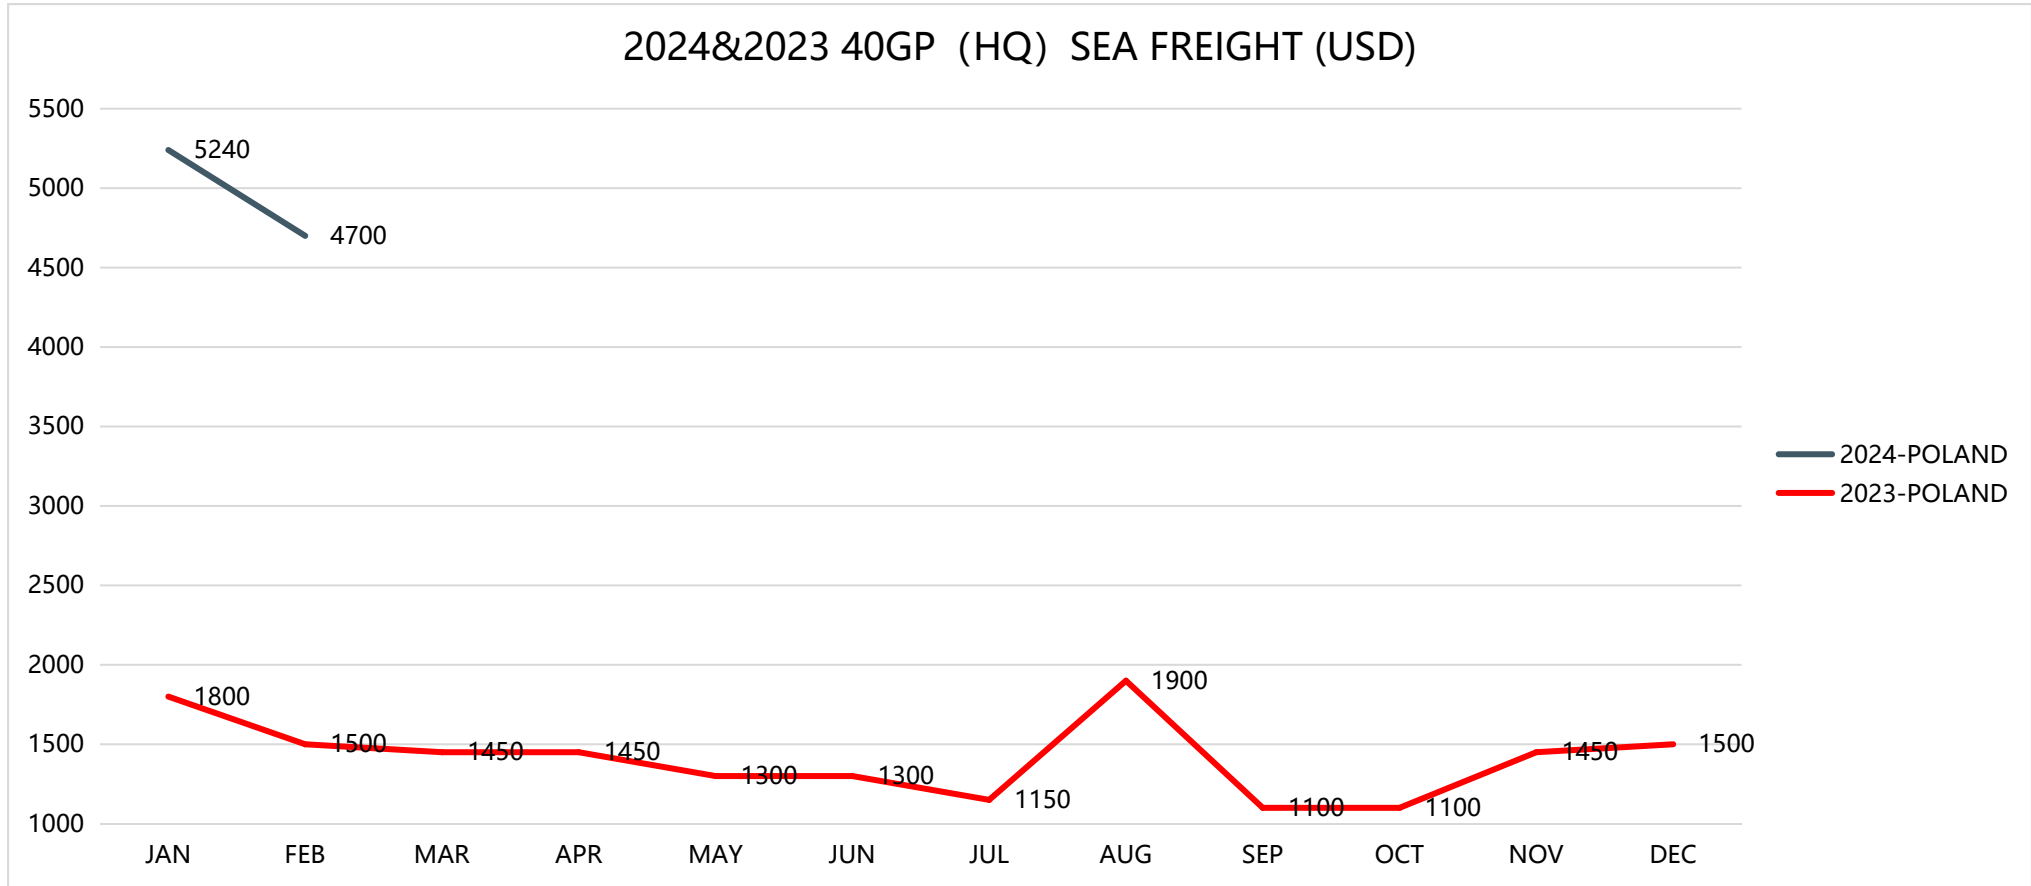

Transportation Cost and Time Information

Shipping to HAMBURG/ ROTTERDAM/ ANTWERP

Shipping to FELIXSTOWE/ SOUTHAMPTON

Shipping to LOS ANGELES/ LONG BEACH/ OAKLAND

Shipping to TACOMA, WA/ SEATTLE, WA

Shipping to NEW YORK/ SAVANNAH

Shipping to CHARLESTON, SC/ NORFOLK, VA

Shipping to HOUSTON, TX/ MIAMI, FL

Shipping Time Information

Destination	Transit Time (Days)
2024-POLAND	35
2024-HAMBURG/ROTTERDAM/ANTWERP	35
2024-FELIXSTOWE/SOUTHAMPTON	35
2024-LOS ANGELES/LONG BEACH/OAKLAND	16
2024-TACOMA/SEATTLE	18
2024-NEW YORK/SAVANNAH	35
2024-CHARLESTON / NORFOLK	35
2024-HOUSTON /MIAMI	35