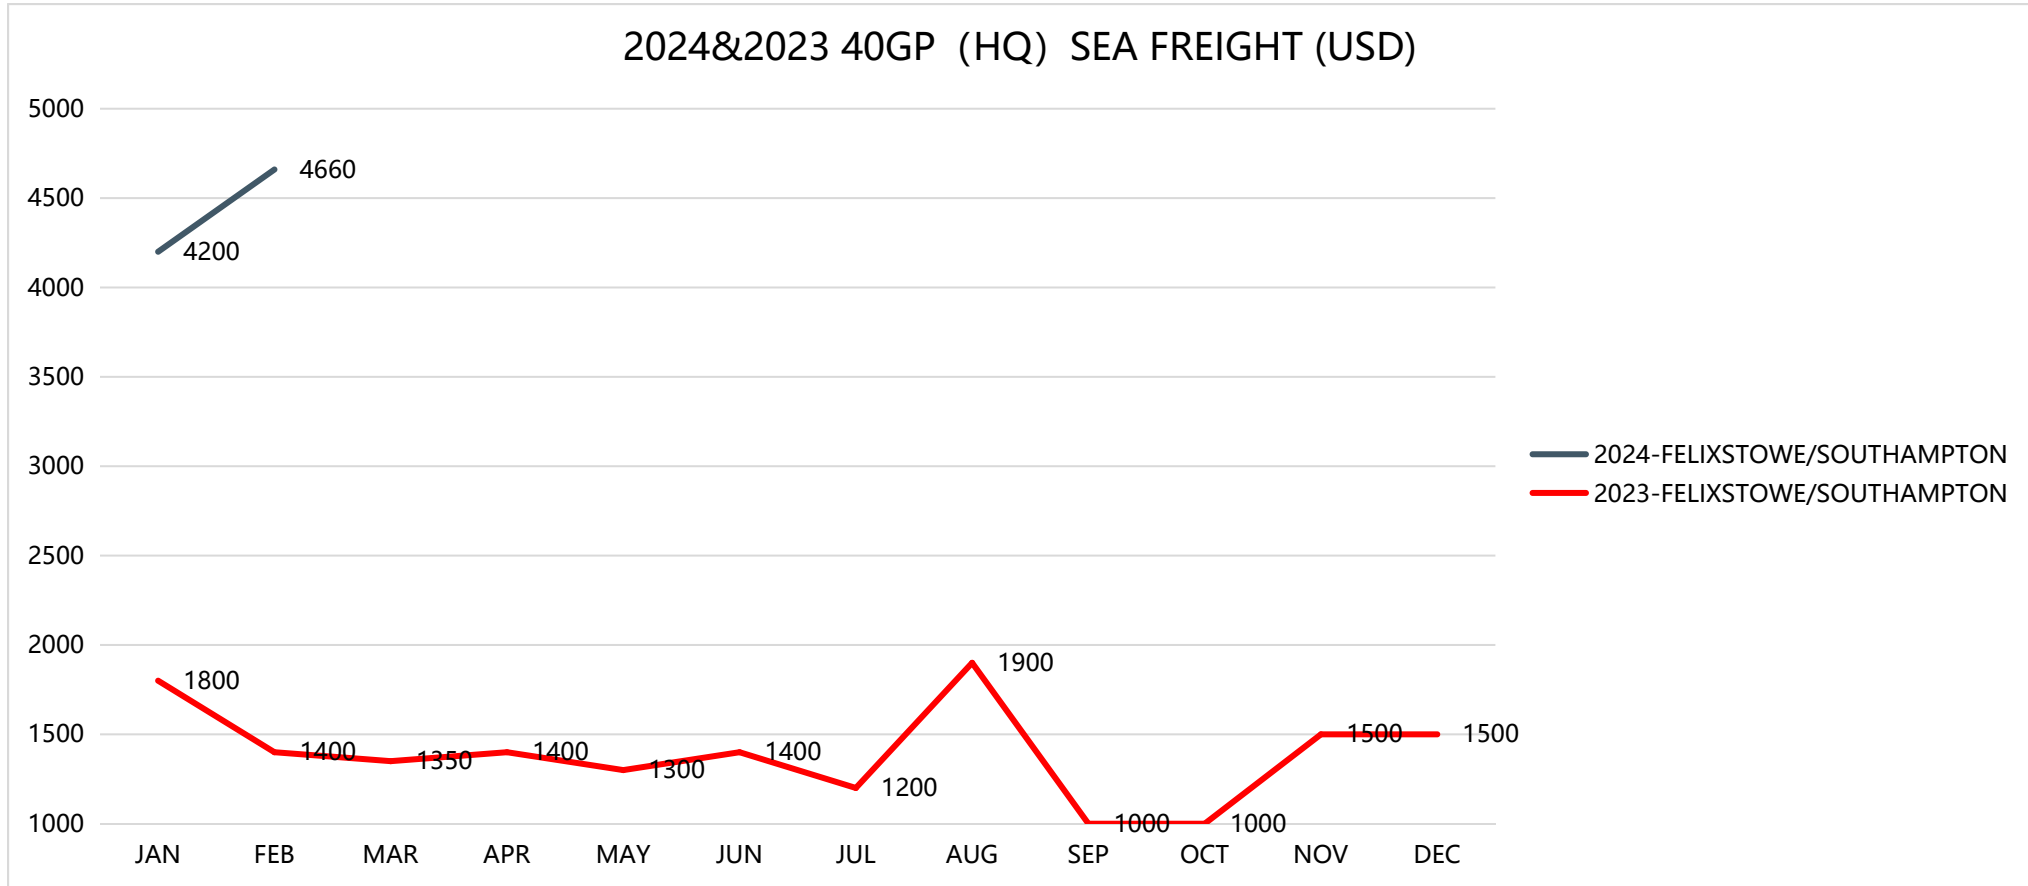

Transportation Cost and Time Information

Shipping to HAMBURG/ ROTTERDAM/ ANTWERP

Shipping to FELIXSTOWE/ SOUTHAMPTON

Shipping to LOS ANGELES/ LONG BEACH/ OAKLAND

Shipping to TACOMA, WA/ SEATTLE, WA

Shipping to NEW YORK/ SAVANNAH

Shipping to CHARLESTON, SC/ NORFOLK, VA

Shipping to HOUSTON, TX/ MIAMI, FL

Shipping Time Information

Destination	Transit Time (Days)
2024-POLAND	35
2024-HAMBURG/ROTTERDAM/ANTWERP	35
2024-FELIXSTOWE/SOUTHAMPTON	35
2024-LOS ANGELES/LONG BEACH/OAKLAND	16
2024-TACOMA/SEATTLE	18
2024-NEW YORK/SAVANNAH	35
2024-CHARLESTON / NORFOLK	35
2024-HOUSTON /MIAMI	35

Train Transport Cost and Time Information

From	To	USD/40HQ	Time (Days)	Customs Clearance+Dispatch (Days)
Shenzhen	Malaszewicze	6700	13	3
	Duisburg/Hamburger	7000	15-18	3
	Budapest	8350	20-23	3
	Madrid	9300	28	3
	Moscow	5800	17	3
	London	10000	25	3
	Milan	9050	25	3
Ningbo	Malaszewicze	7000	13-15	3
	Duisburg/Hamburger	7500	22-27	3
	Budapest	7500	16	3
Xi'an	Malaszewicze	6200	13-15	3
	Duisburg/Hamburger	7500	22-26	3
	Budapest	7600	16	3