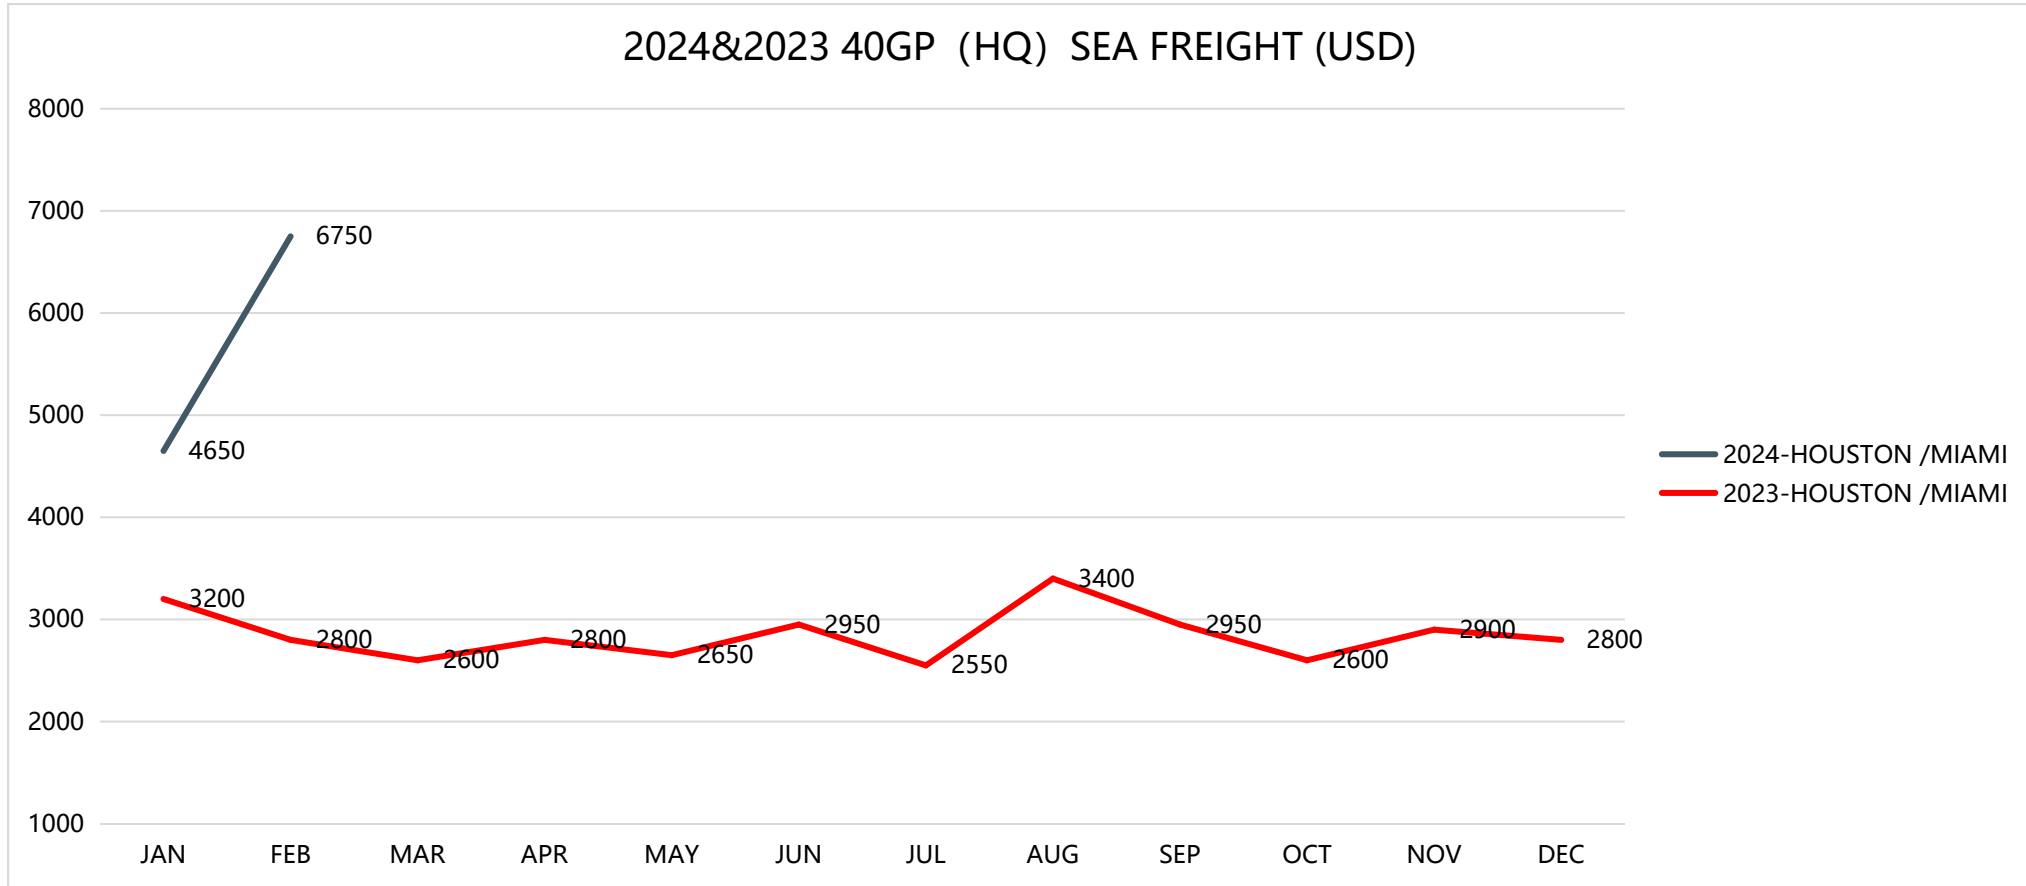

Transportation Cost and Time Information

Shipping to HAMBURG/ ROTTERDAM/ ANTWERP

Shipping to FELIXSTOWE/ SOUTHAMPTON

Shipping to LOS ANGELES/ LONG BEACH/ OAKLAND

Shipping to TACOMA, WA/ SEATTLE, WA

Shipping to NEW YORK/ SAVANNAH

Shipping to CHARLESTON, SC/ NORFOLK, VA

Shipping to HOUSTON, TX/ MIAMI, FL

Shipping Time Information

Destination	Transit Time (Days)
2024-POLAND	35
2024-HAMBURG/ROTTERDAM/ANTWERP	35
2024-FELIXSTOWE/SOUTHAMPTON	35
2024-LOS ANGELES/LONG BEACH/OAKLAND	16
2024-TACOMA/SEATTLE	18
2024-NEW YORK/SAVANNAH	35
2024-CHARLESTON / NORFOLK	35
2024-HOUSTON /MIAMI	35